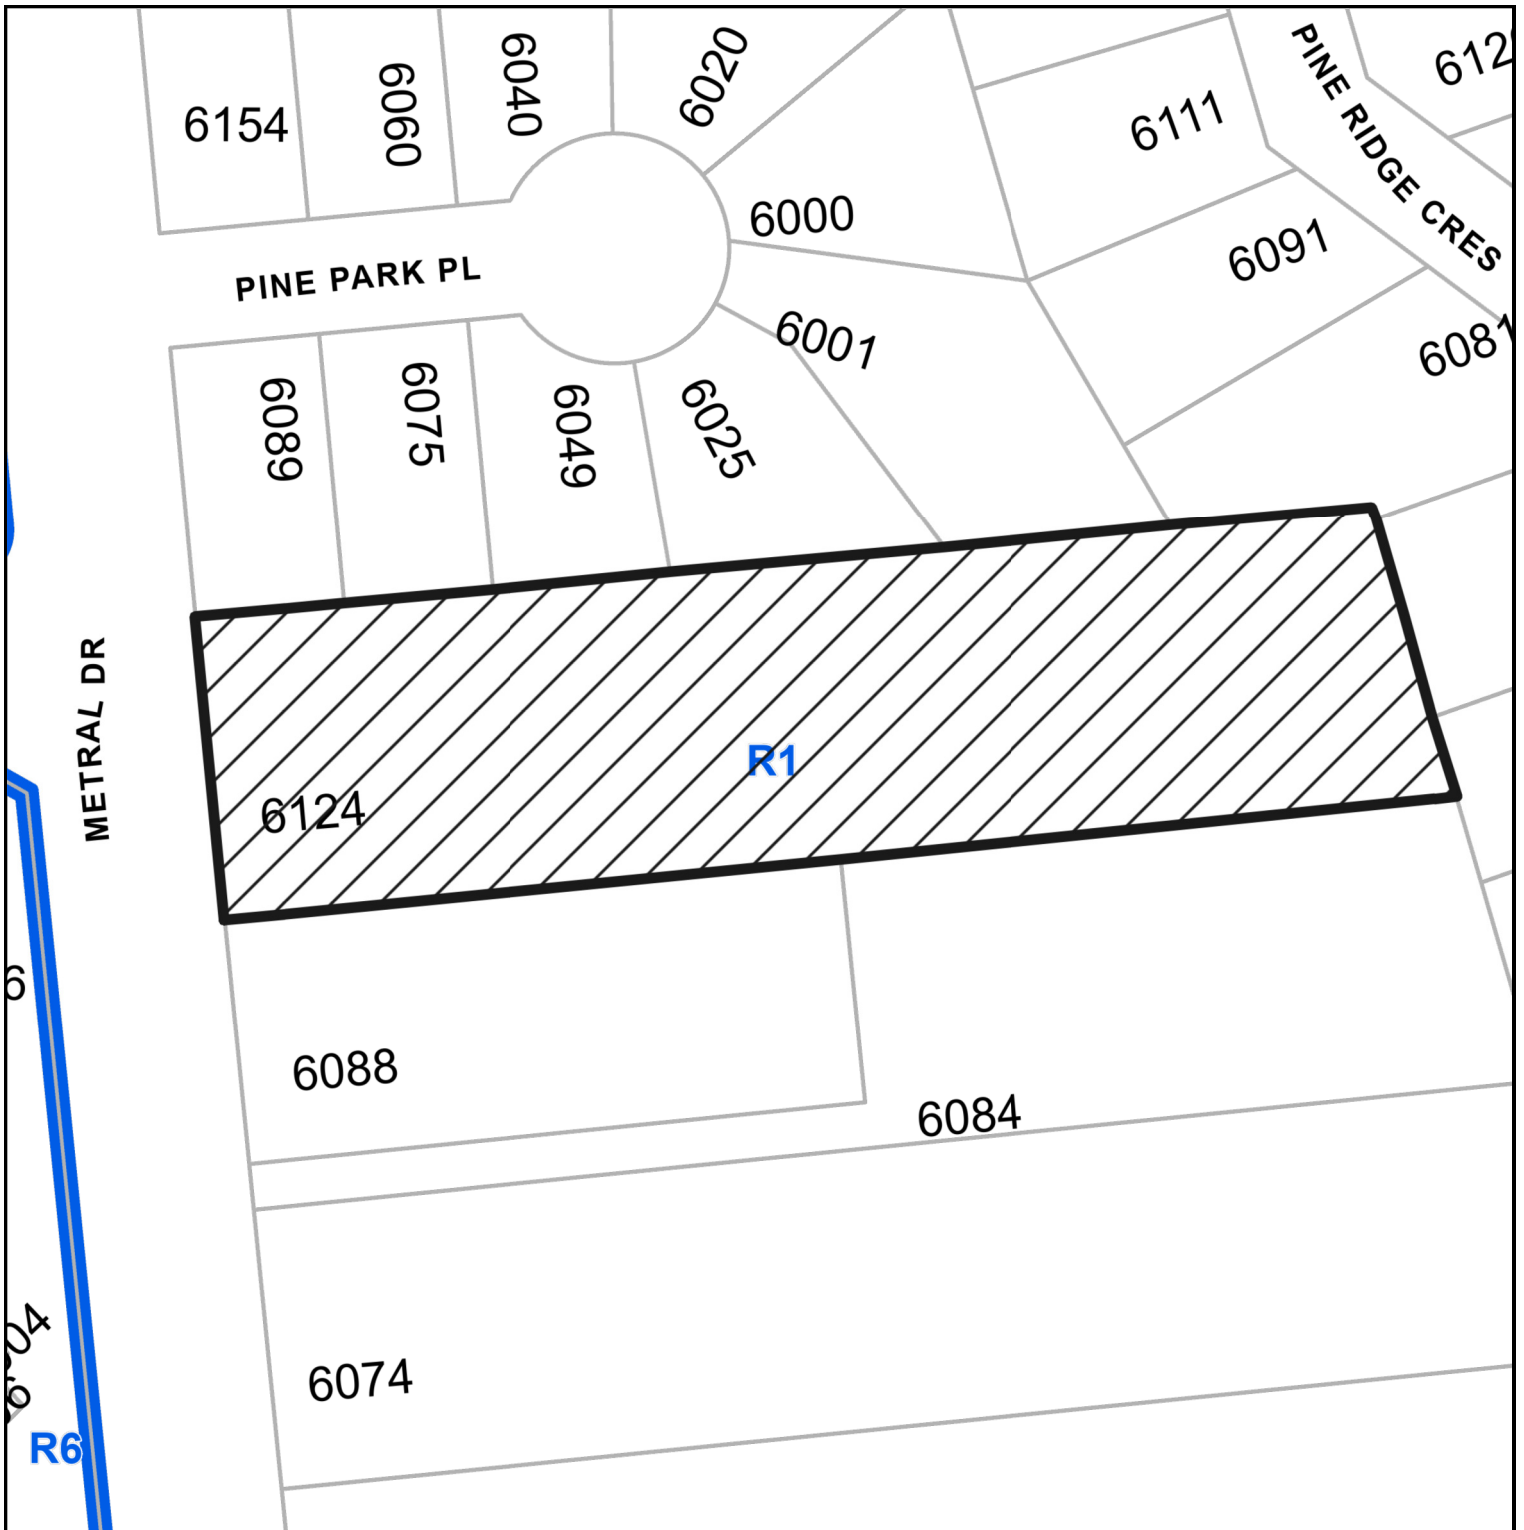

LOCATION PLAN

REZONING APPLICATION NO. RA000485

Subject Property

CIVIC: 6124 METRAL DRIVE

LEGAL: LOT 6, DISTRICT LOT 30, WELLINGTON DISTRICT, PLAN 15012