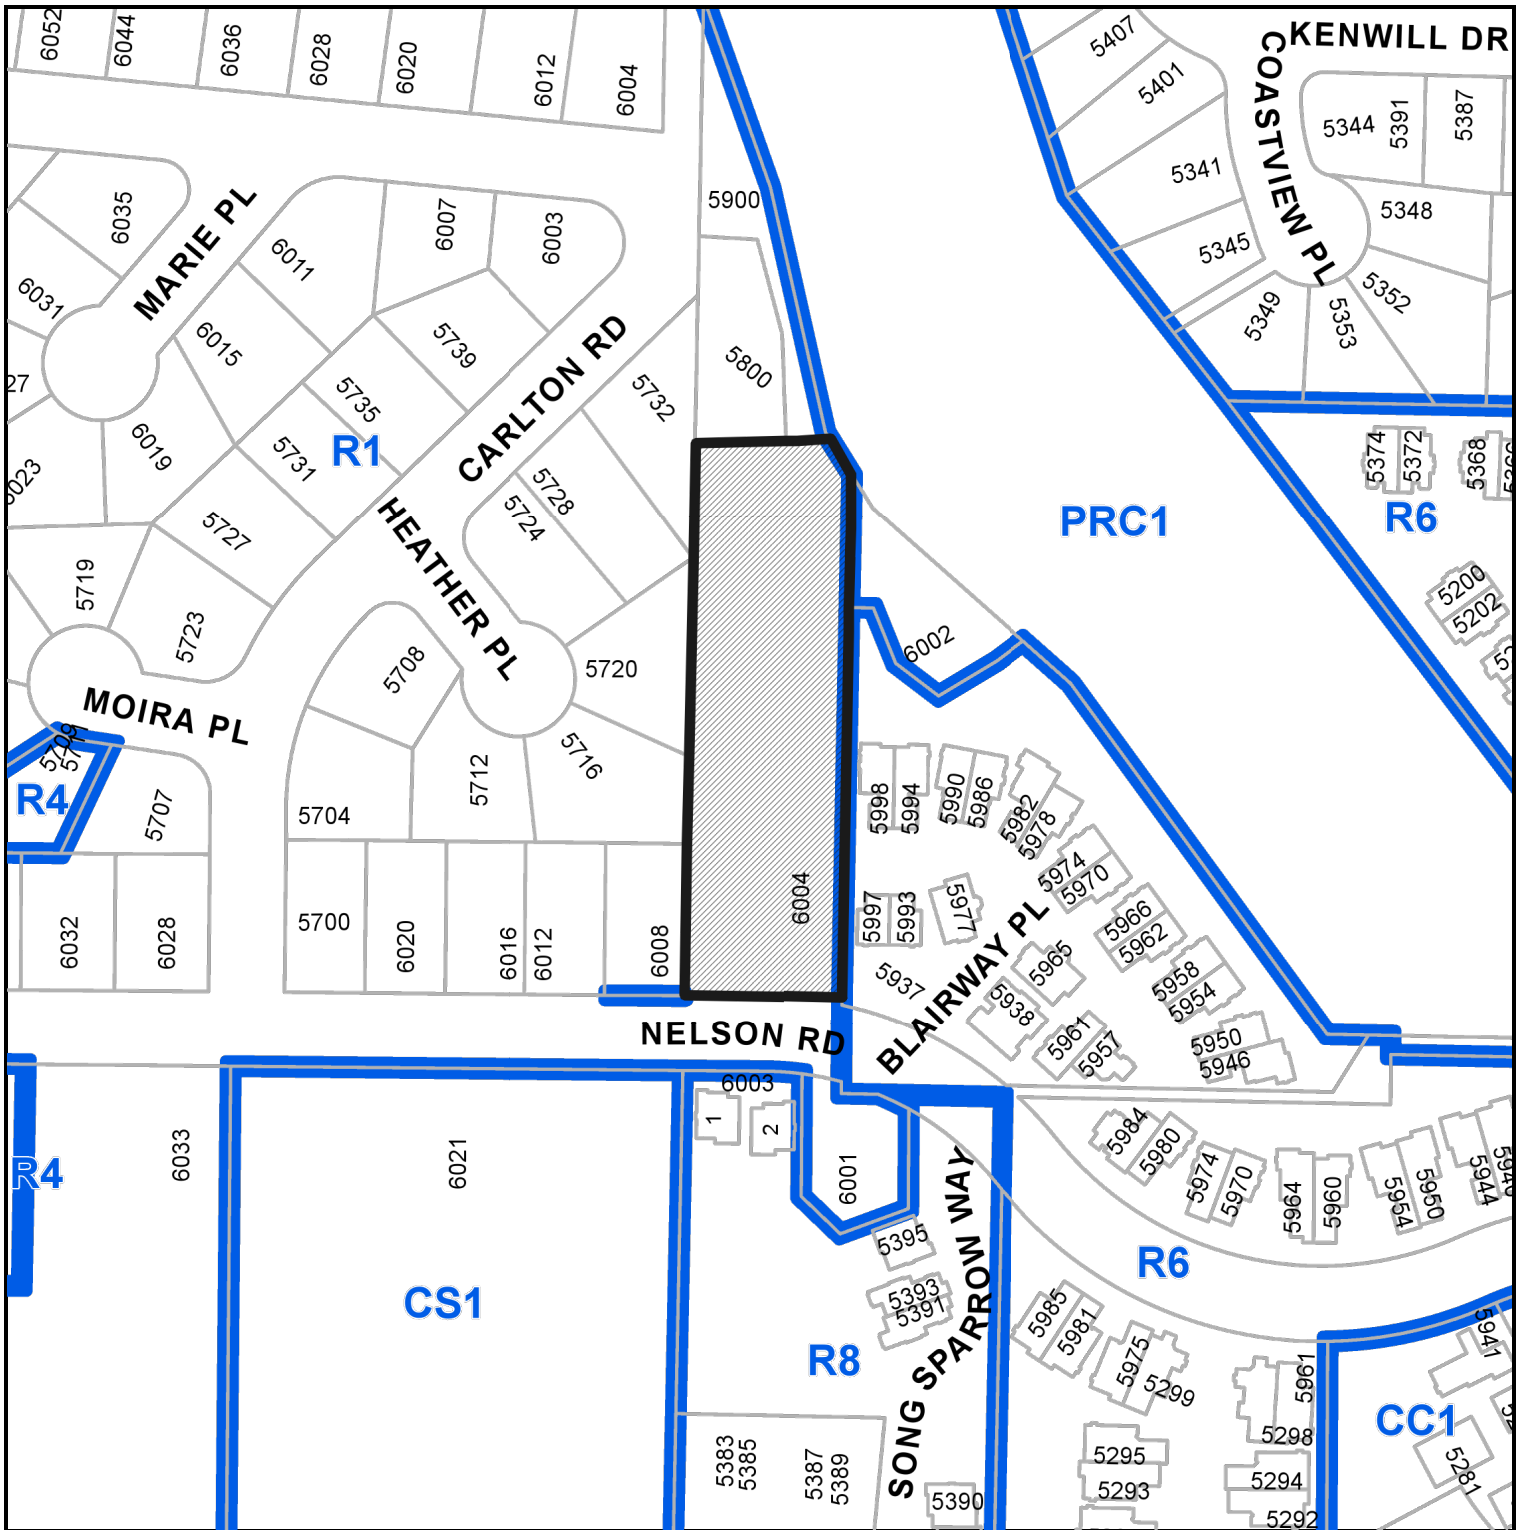

LOCATION PLAN

REZONING APPLICATION NO. RA000468

CIVIC: 6004 NELSON ROAD

LEGAL: LOT 2, DISTRICT LOT 32, WELLINGTON DISTRICT, PLAN EPP102733