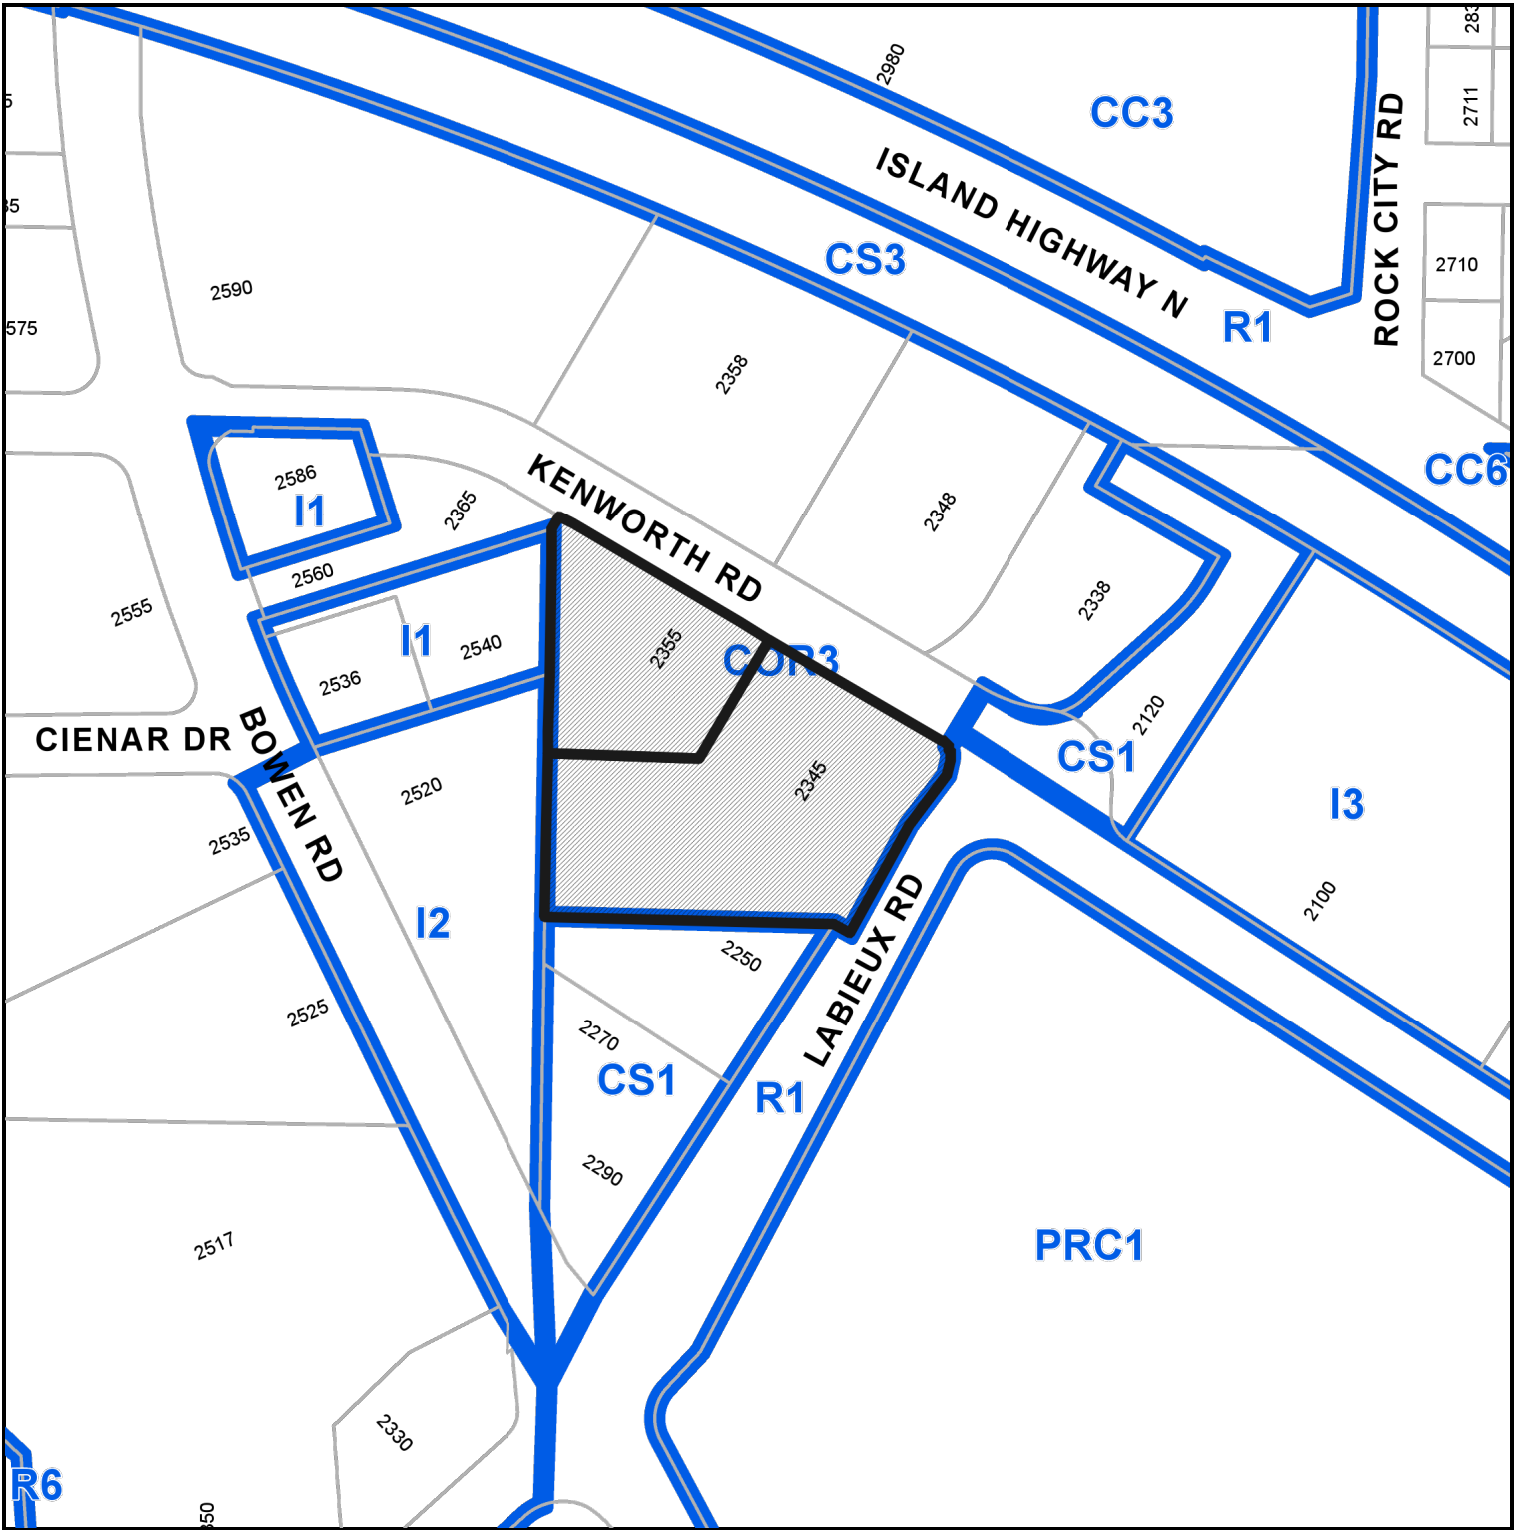

# LOCATION PLAN

## REZONING APPLICATION NO. RA000459

**Subject Property**

CIVIC: 2345 & 2355 KENWORTH ROAD

LEGAL: LOTS 5 & 6, DISTRICT LOT 20, RANGE 7, MOUNTAIN DISTRICT PLAN  
EPP92969