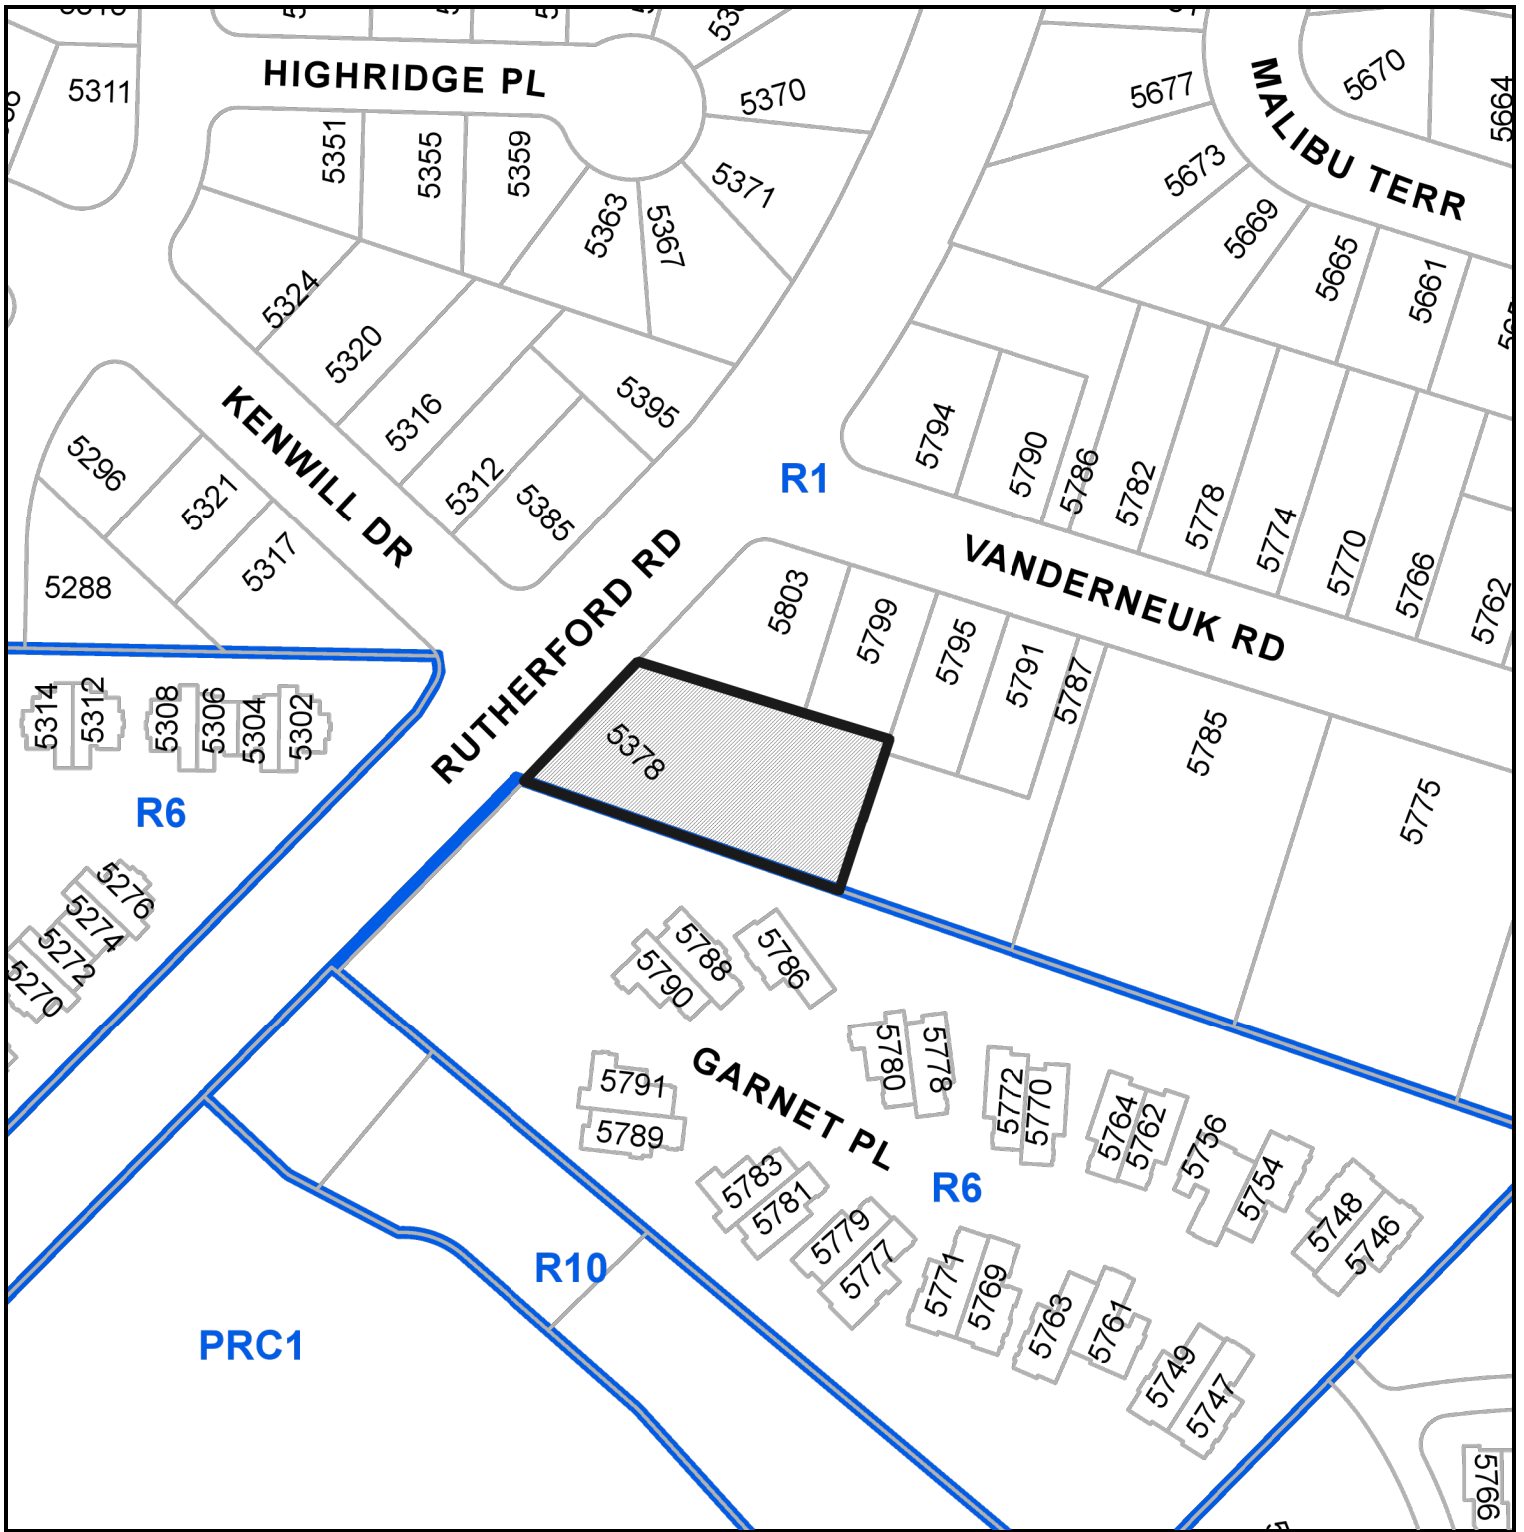

LOCATION PLAN

REZONING APPLICATION NO. RA000455

CIVIC: 5378 RUTHERFORD ROAD

LEGAL: LOT A, DISTRICT LOT 32, WELLINGTON DISTRICT, PLAN VIP84854

Subject Property