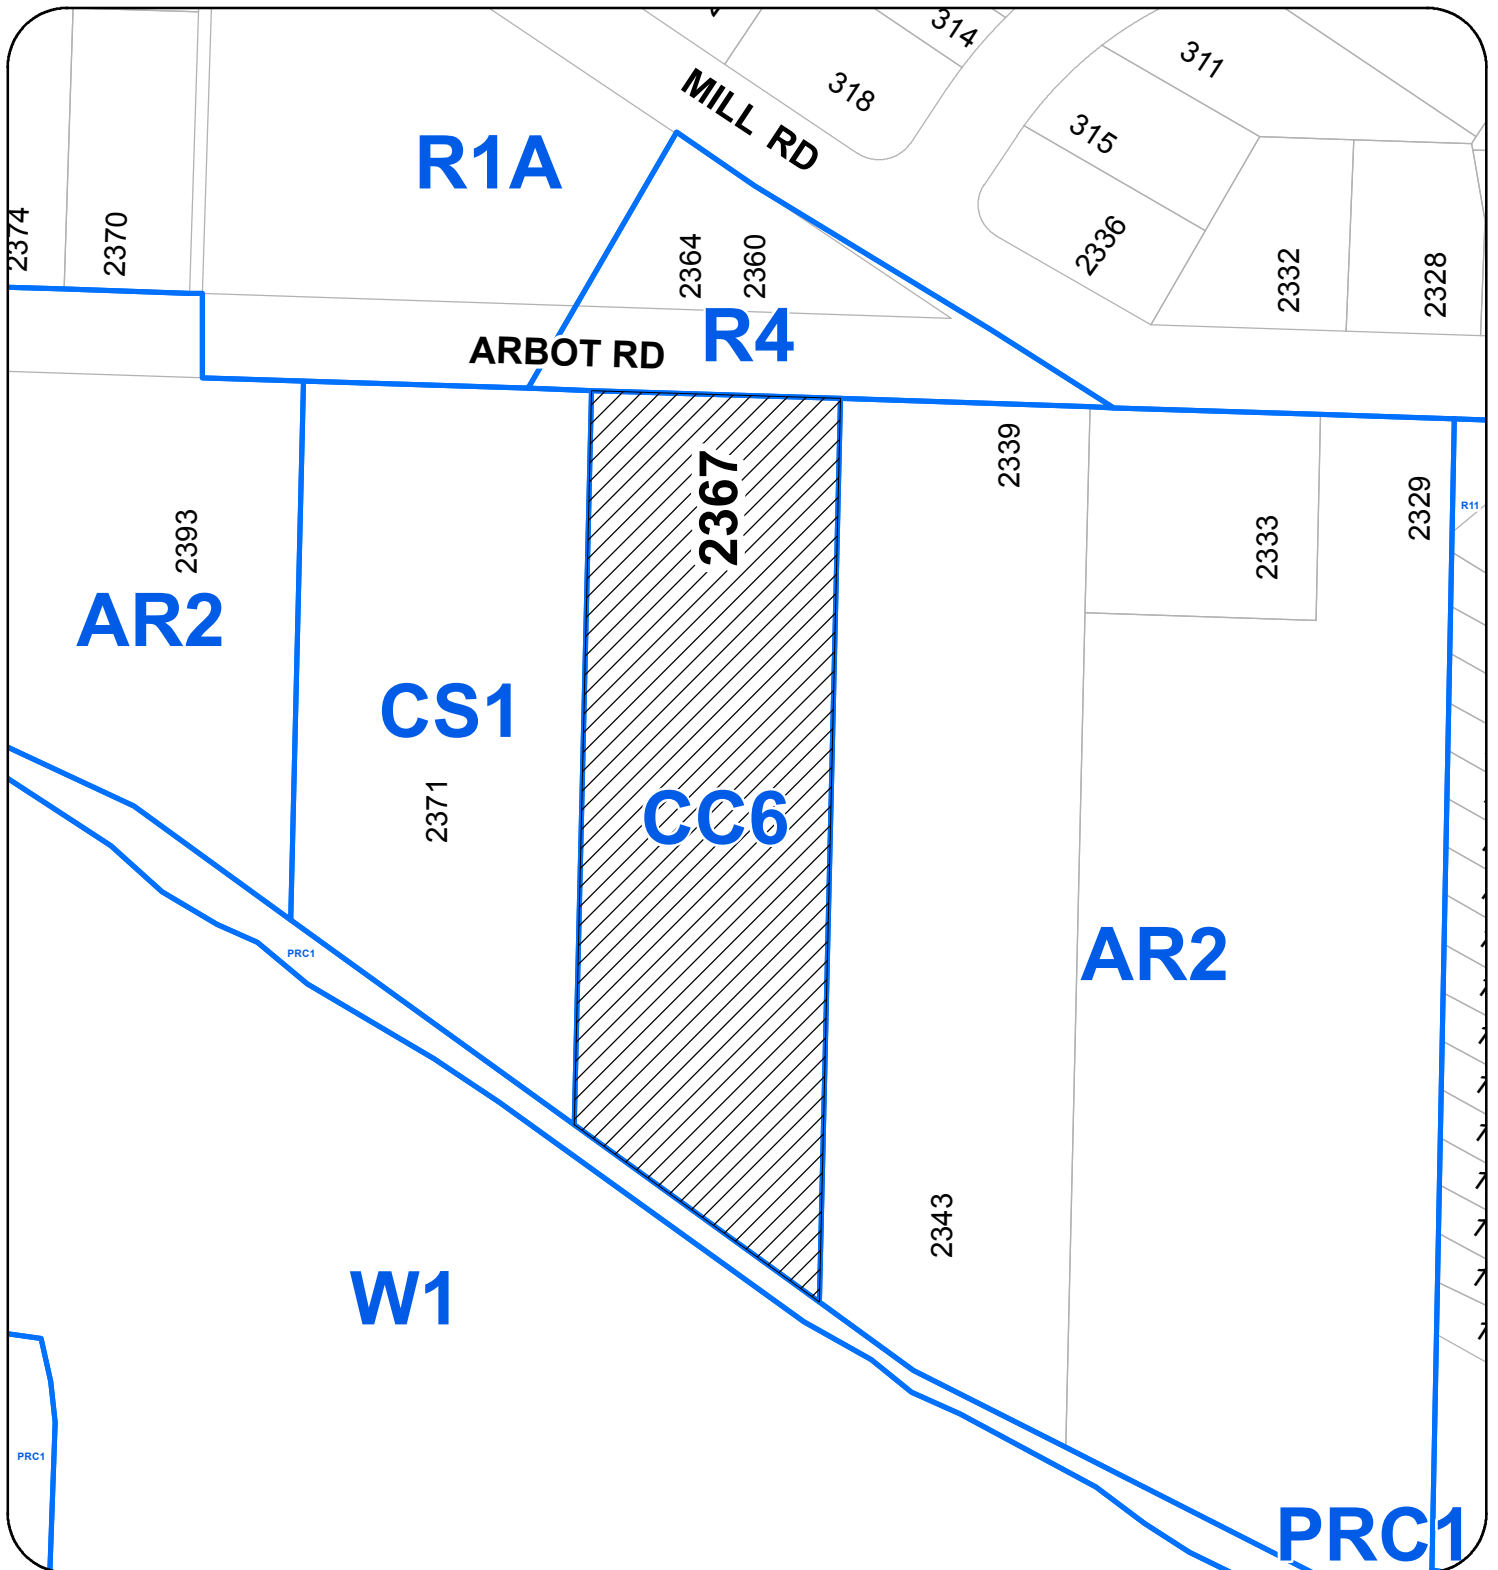

LOCATION PLAN

REZONING APPLICATION NO. RA000424

LOCATION PLAN

CIVIC: 2367 ARBOT ROAD
LEGAL: LOT 3, SECTION 10, RANGE 6
MOUNTAIN DISTRICT, PLAN 18793

SUBJECT PROPERTY