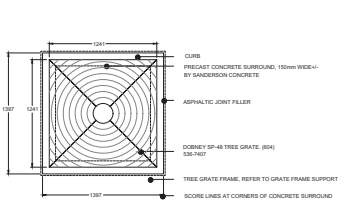

SEAL:

NO. DATE REVISION DESCRIPTION DR.

PROJECT: COMMERCIAL DEVELOPMENT

PROJECT: COMMERCIAL DEVELOPMENT

AT BROOKS LANDING
2180 HIGHLAND BLVD.
NANAIMO, B.C.

DRAWING TITLE:

SHRUB PLAN

DATE: 22.AUG.23 DRAWING NUMBER:

SCALE: 1:150

DRAWN: MM

DESIGN: MM

CHKD: MCV

L2

OF 4

PMG PROJECT NUMBER: 22176-5.2P

RECEIVED
2023-FEB-02

1 TREE IN TREE GRATE WITH STRUCTURAL SOIL 1:20