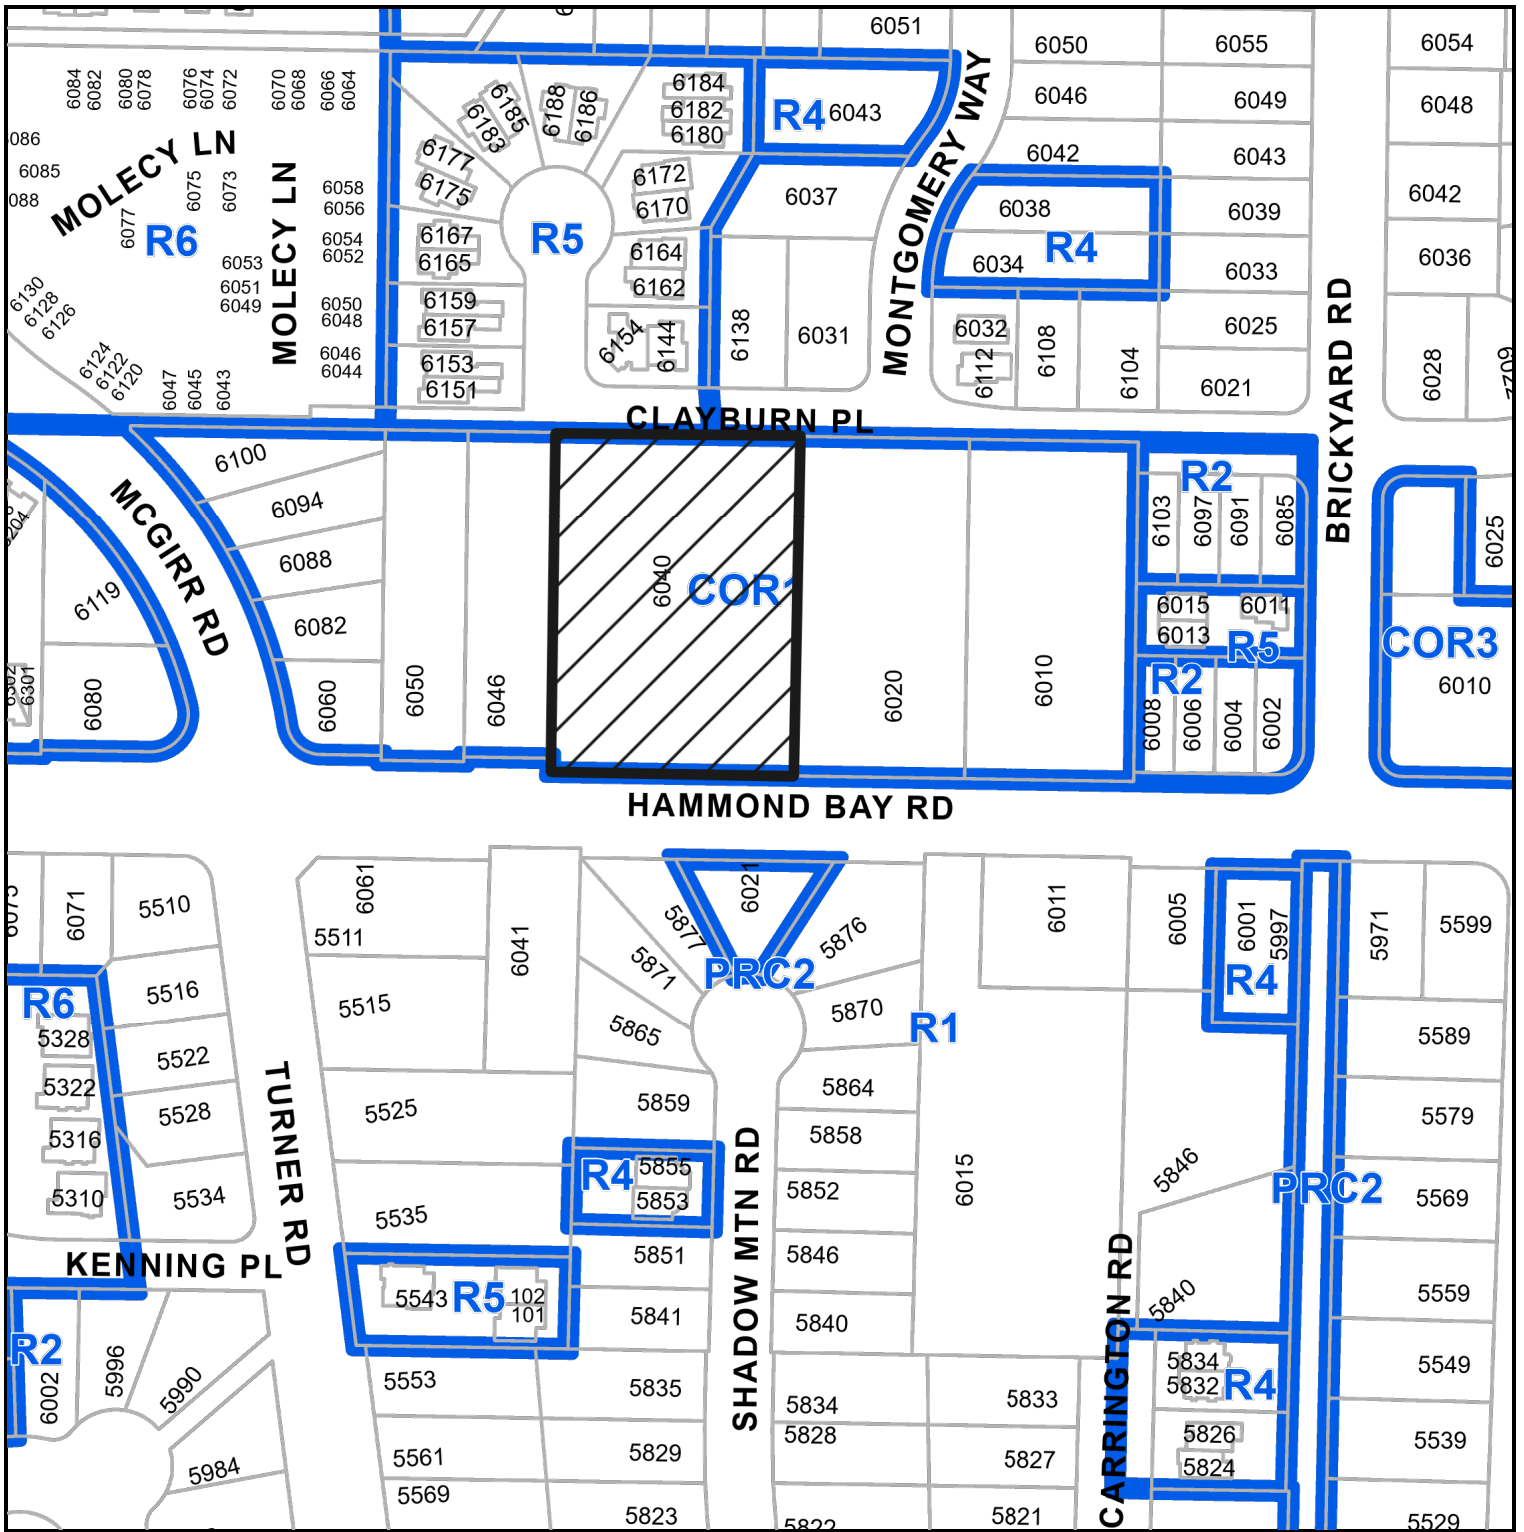

LOCATION PLAN

DEVELOPMENT PERMIT APPLICATION NO. DP001247

CIVIC: 6040 HAMMOND BAY ROAD

Subject Property

LEGAL: LOT 5, DISTRICT LOT 25G, WELLINGTON DISTRICT, PLAN 11632