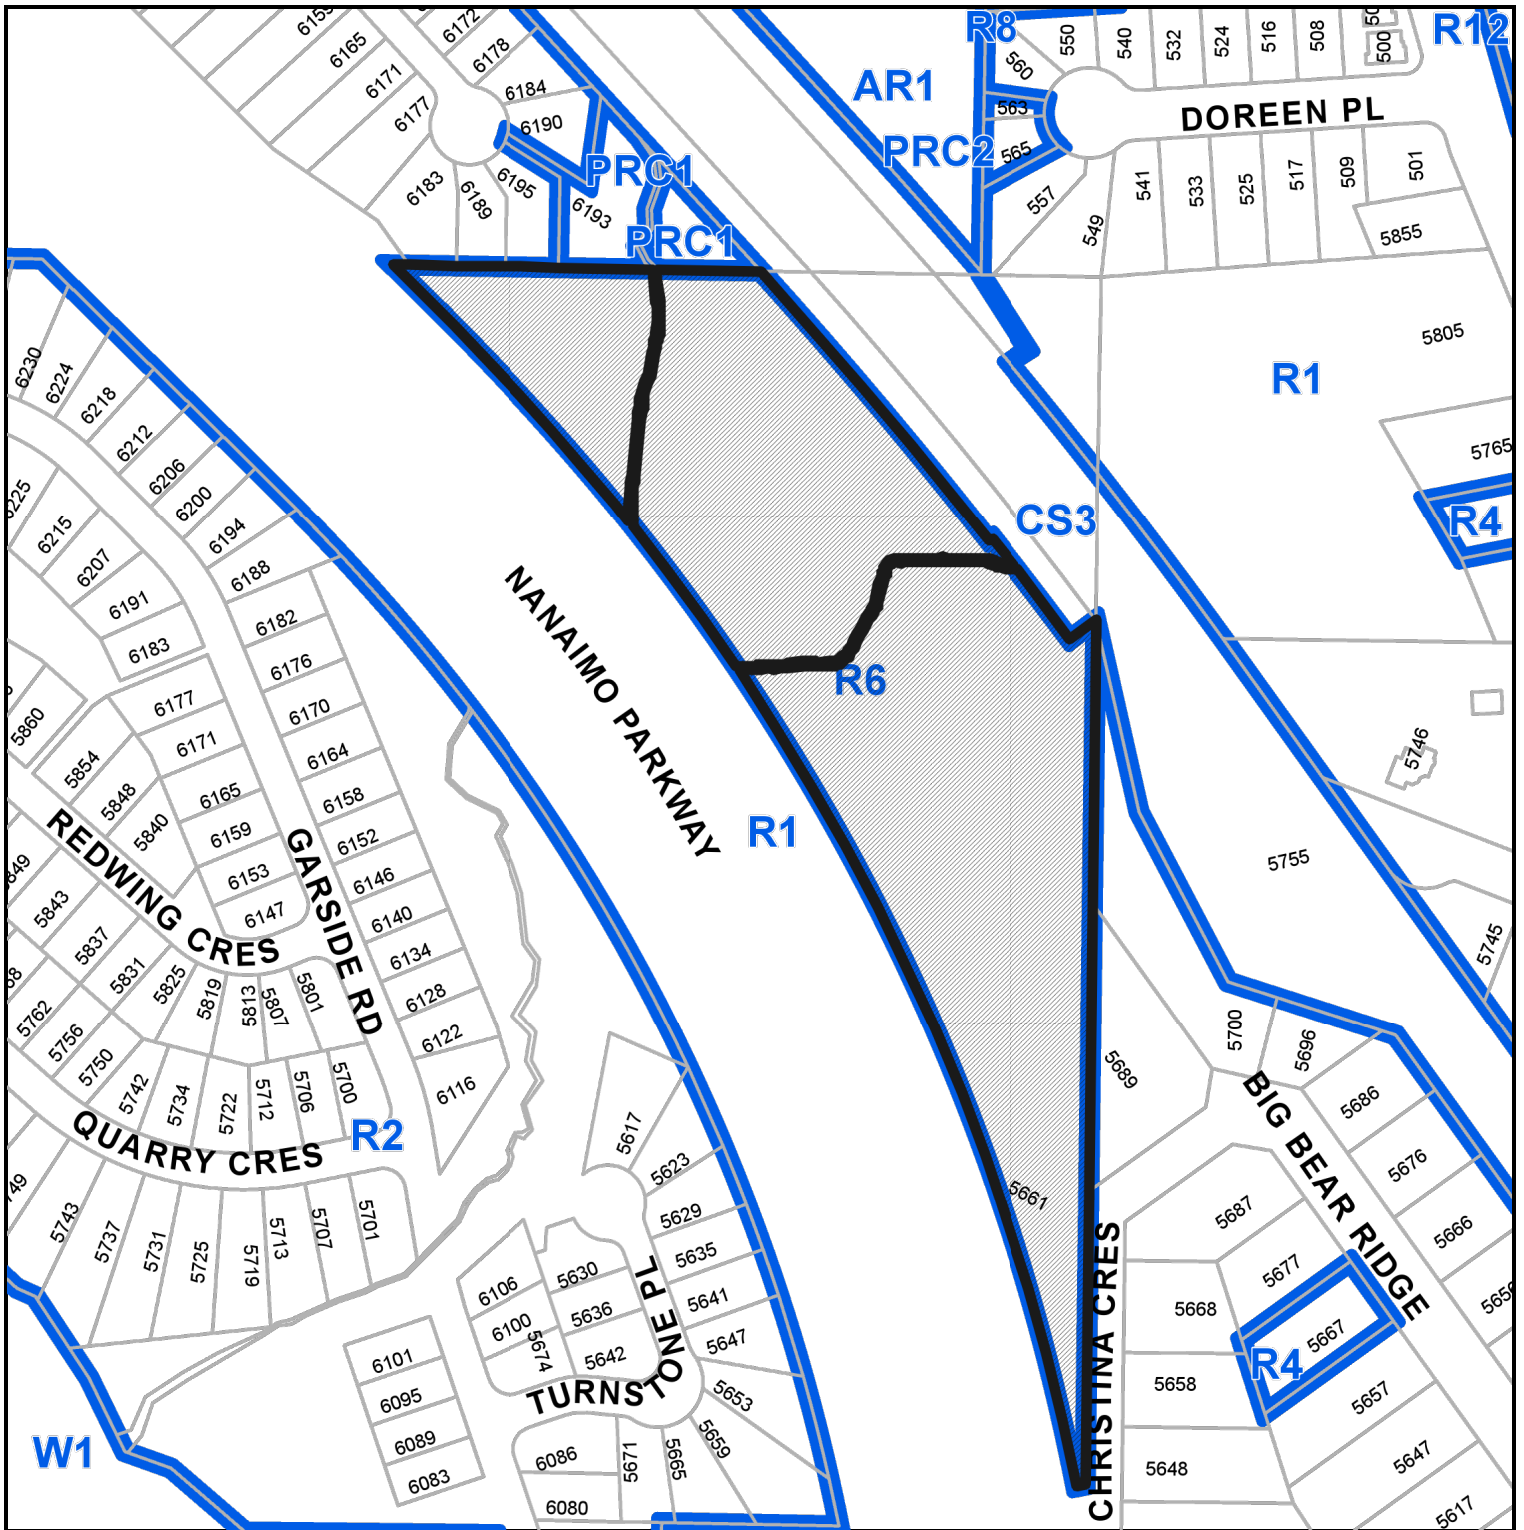

LOCATION PLAN

DEVELOPMENT PERMIT APPLICATION NO. DP001239

Subject Property

CIVIC: 5661 CHRISTINA CRESCENT

LEGAL: LOT 1, DISTRICT LOT 24G (FORMERLY DISTRICT LOT 24),
WELLINGTON DISTRICT, PLAN VIP60991