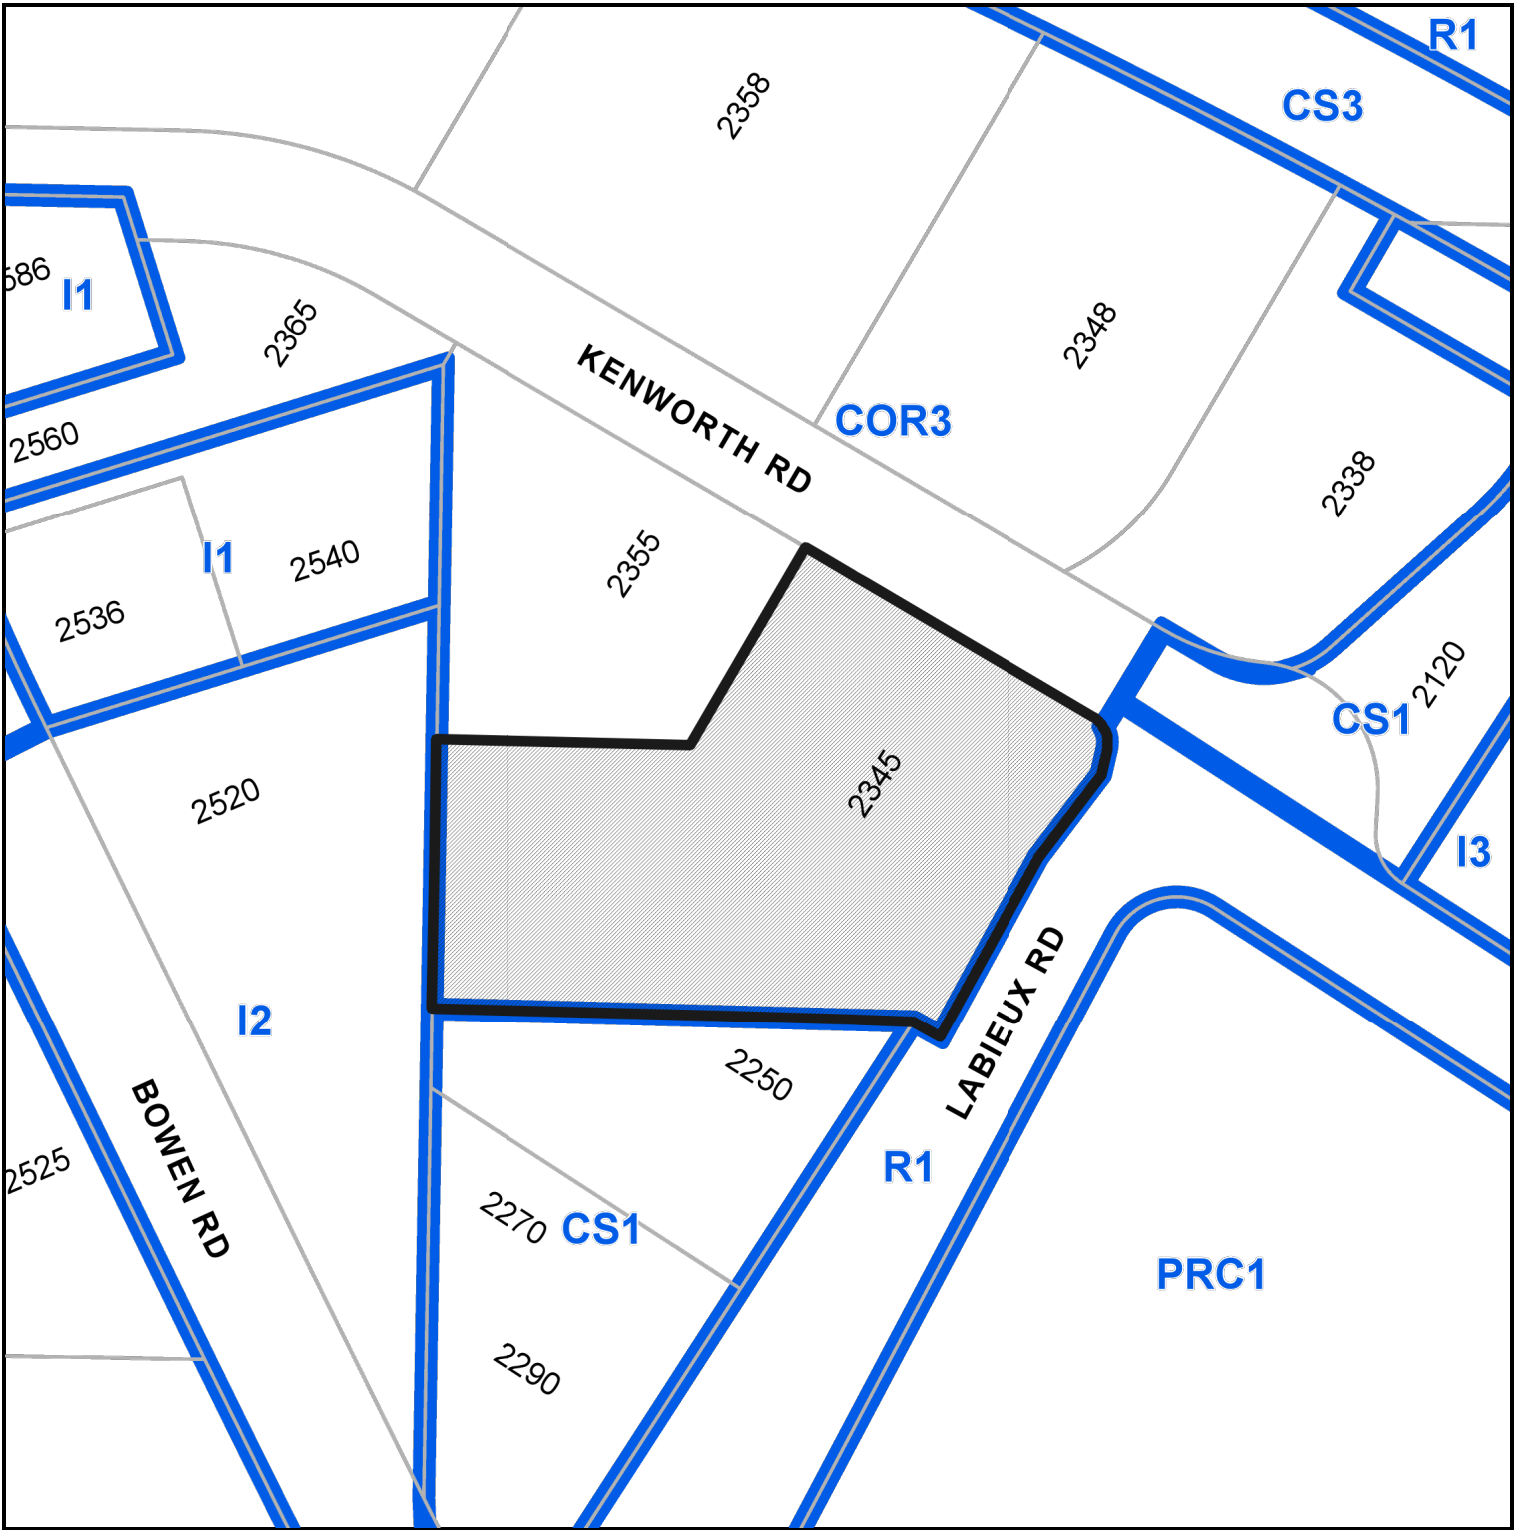

LOCATION PLAN

DEVELOPMENT PERMIT APPLICATION NO. DP001237

Subject Property

CIVIC: 2345 KENWORTH ROAD

LEGAL: LOT 5, SECTION 20, RANGE 7, MOUNTAIN DISTRICT, PLAN EPP92969