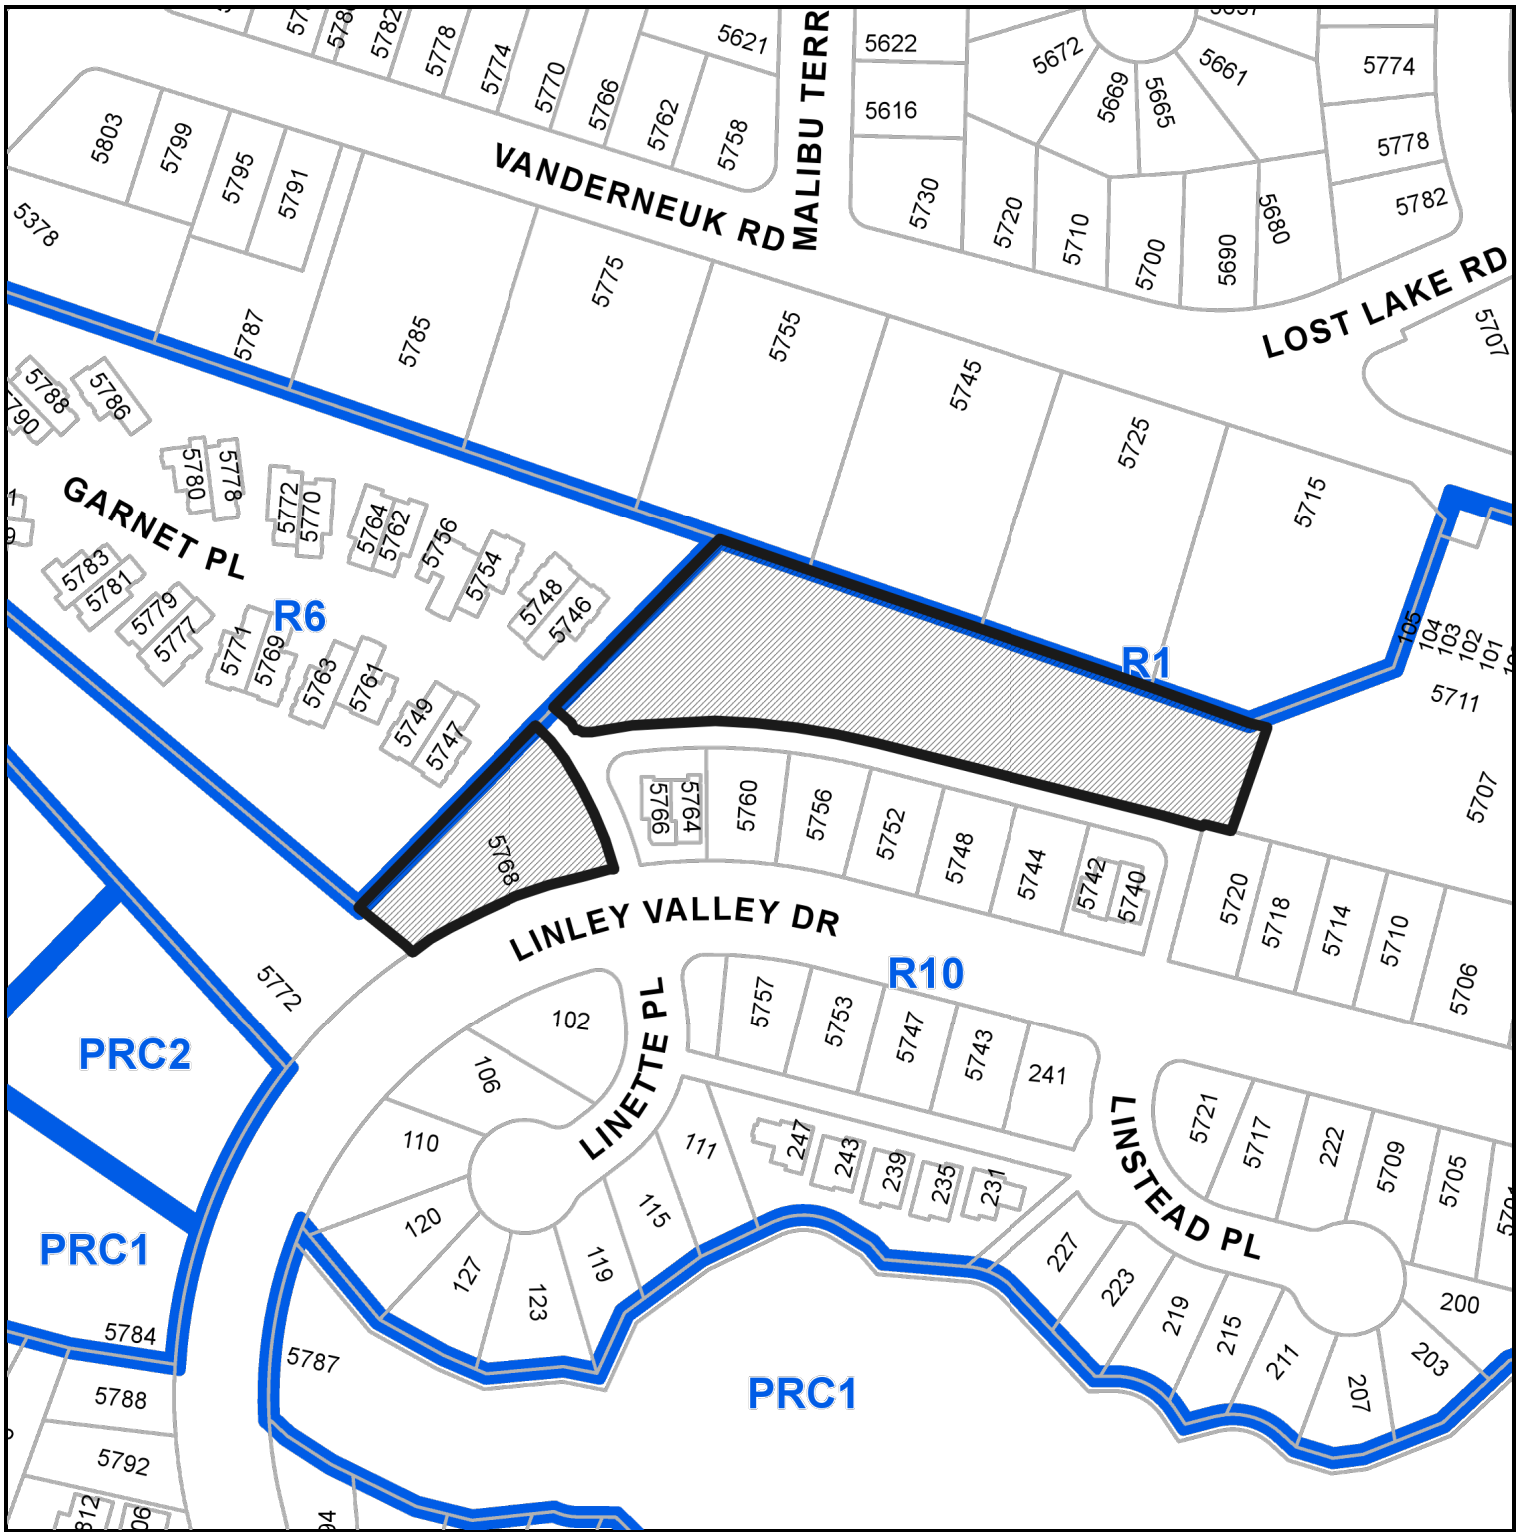

LOCATION PLAN

 **Subject Property**

DEVELOPMENT PERMIT APPLICATION NO. DP001230

CIVIC: 5768 LINLEY VALLEY DRIVE

LEGAL: LOT 43, DISTRICT LOT 32, WELLINGTON DISTRICT, PLAN EPP17440