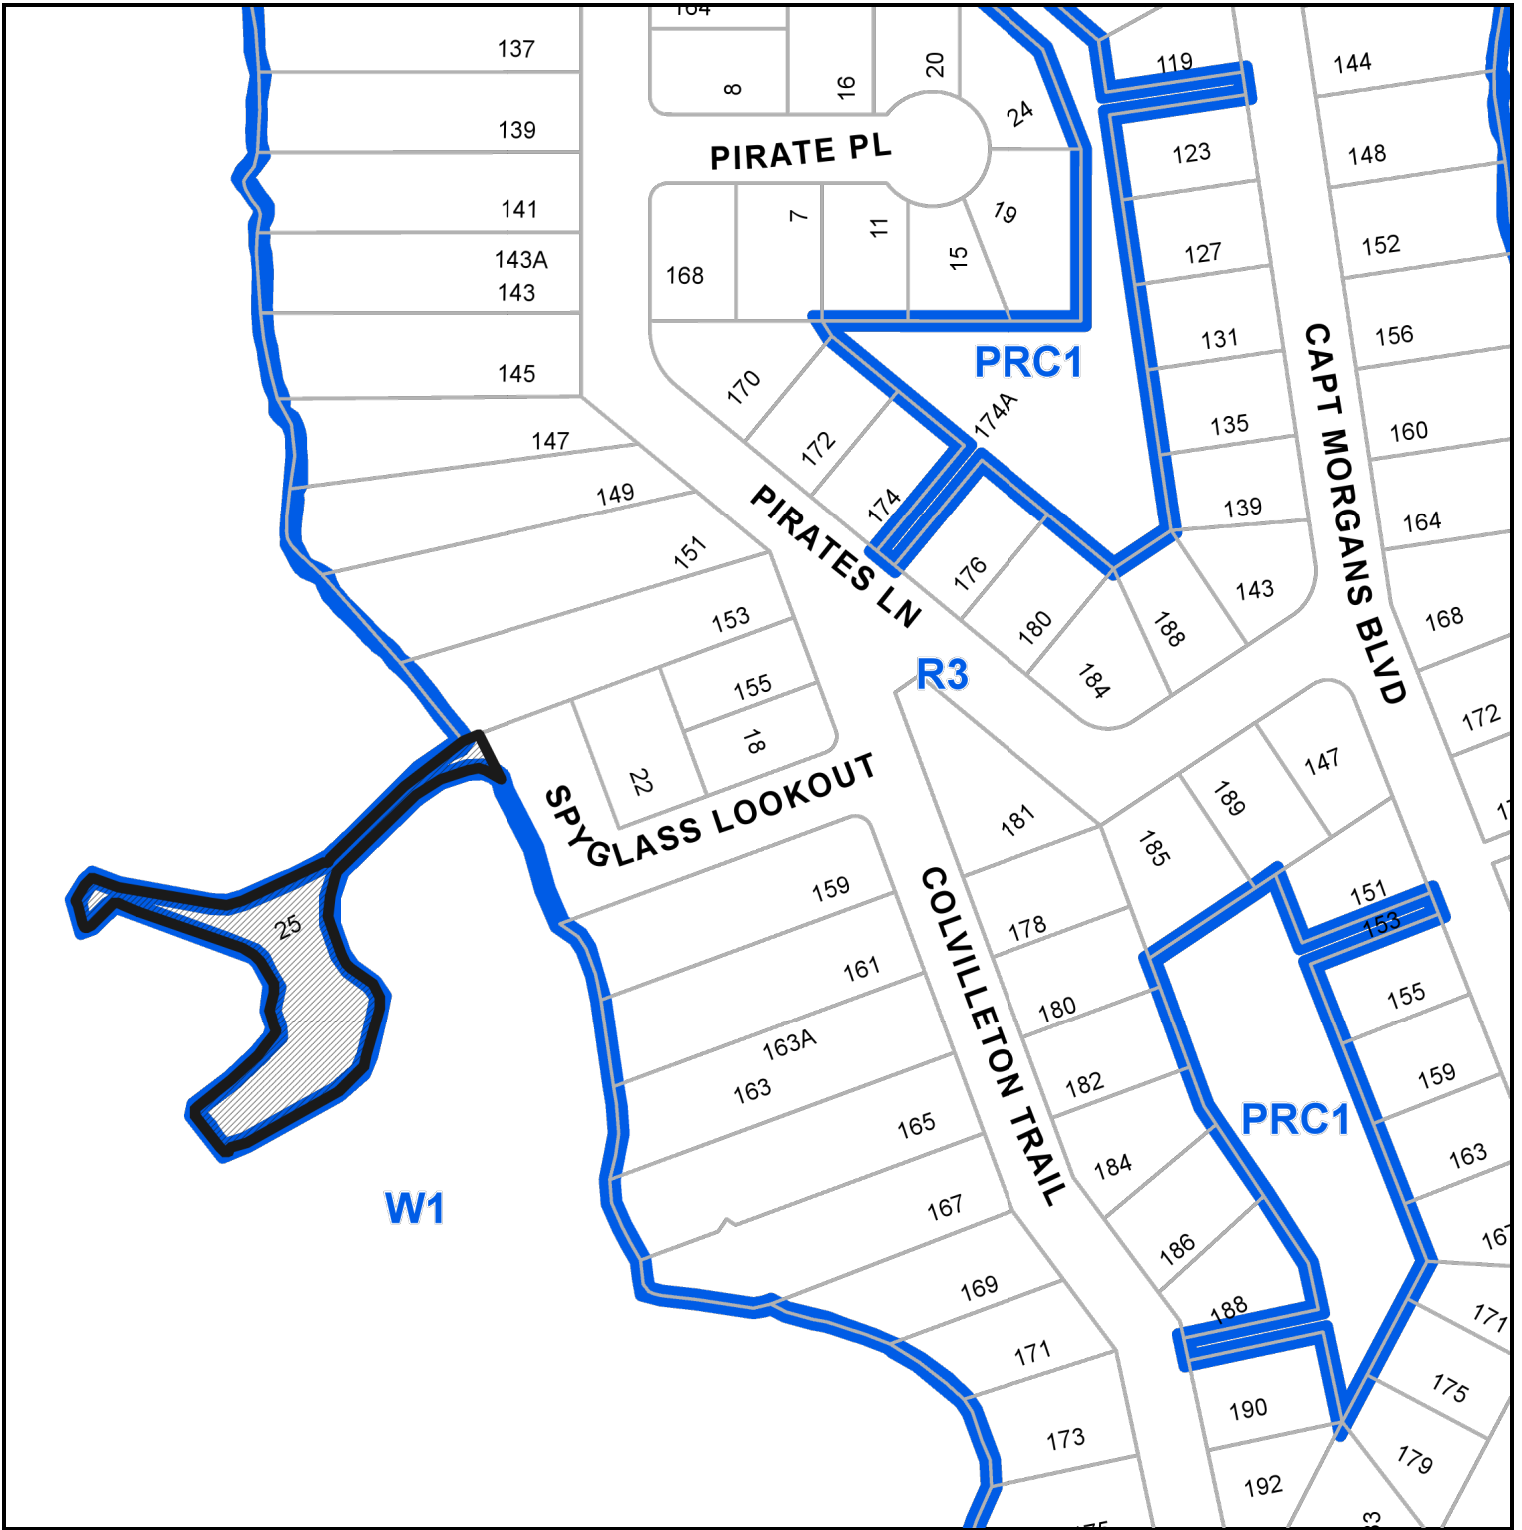

LOCATION PLAN

DEVELOPMENT PERMIT NO. DP001204

CIVIC: 25 SPYGLASS LOOKOUT

LEGAL: LOT 346, DOUGLAS ISLAND (ALSO KNOWN AS PROTECTION ISLAND), NANAIMO DISTRICT, PLAN 14111

Subject Property