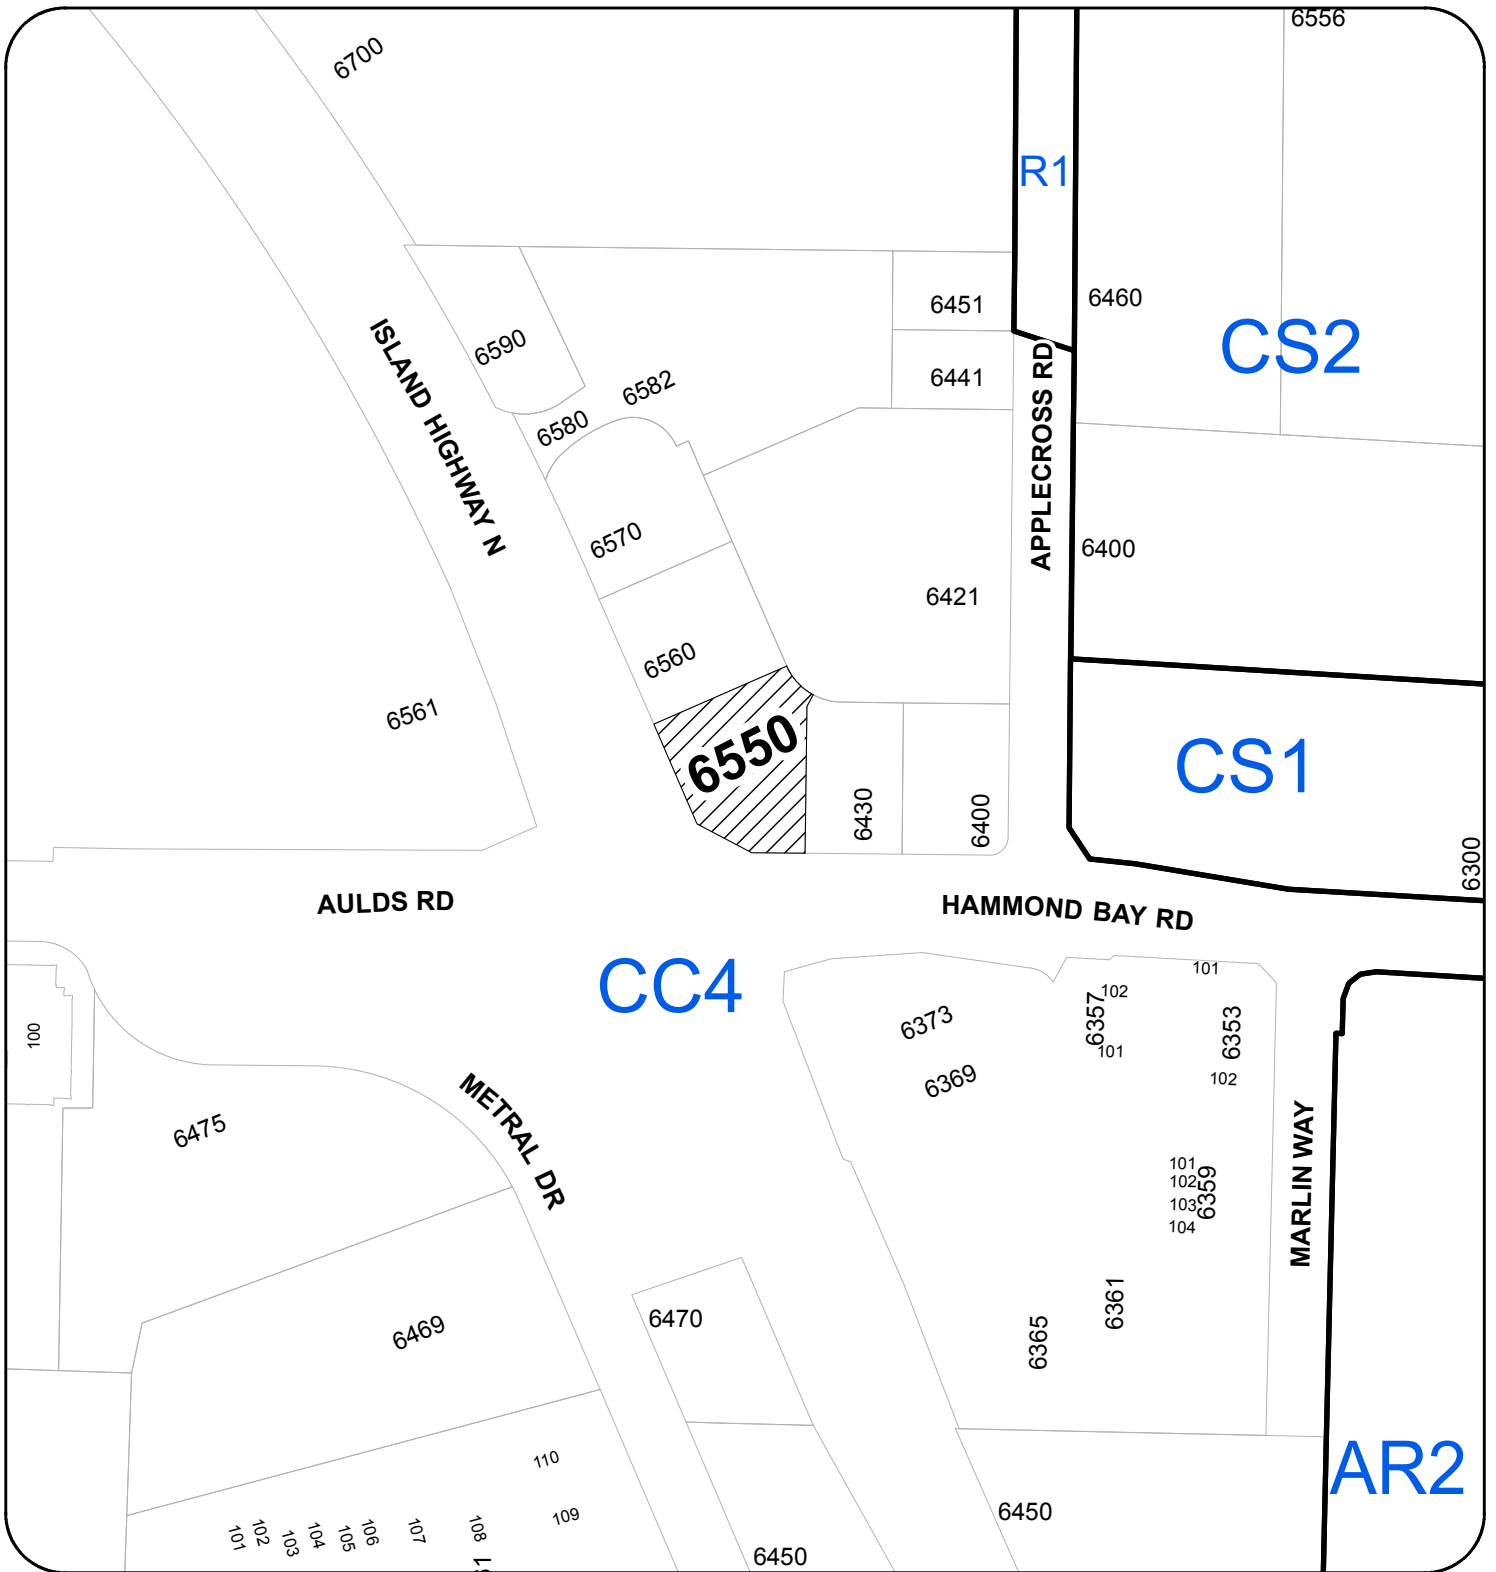

LOCATION PLAN

DEVELOPMENT PERMIT NO. DP001124

LOCATION PLAN

Civic: 6550 ISLAND HIGHWAY N
Legal: LOT A, DISTRICT LOT 28
WELLINGTON DISTRICT, PLAN VIP52037

Subject Property