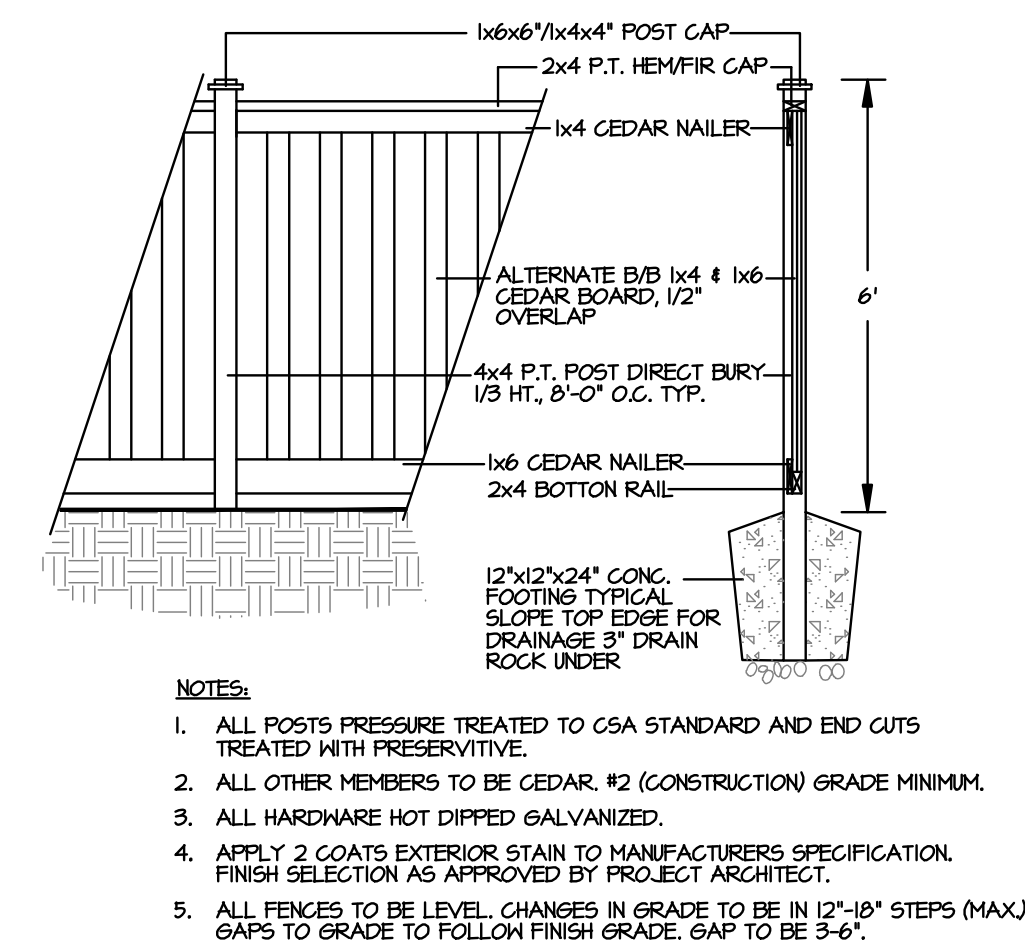

4 6' SOLID FENCE
3/8"=1'-0"

5 WOOD RAIL FENCE
3/8"=1'-0"