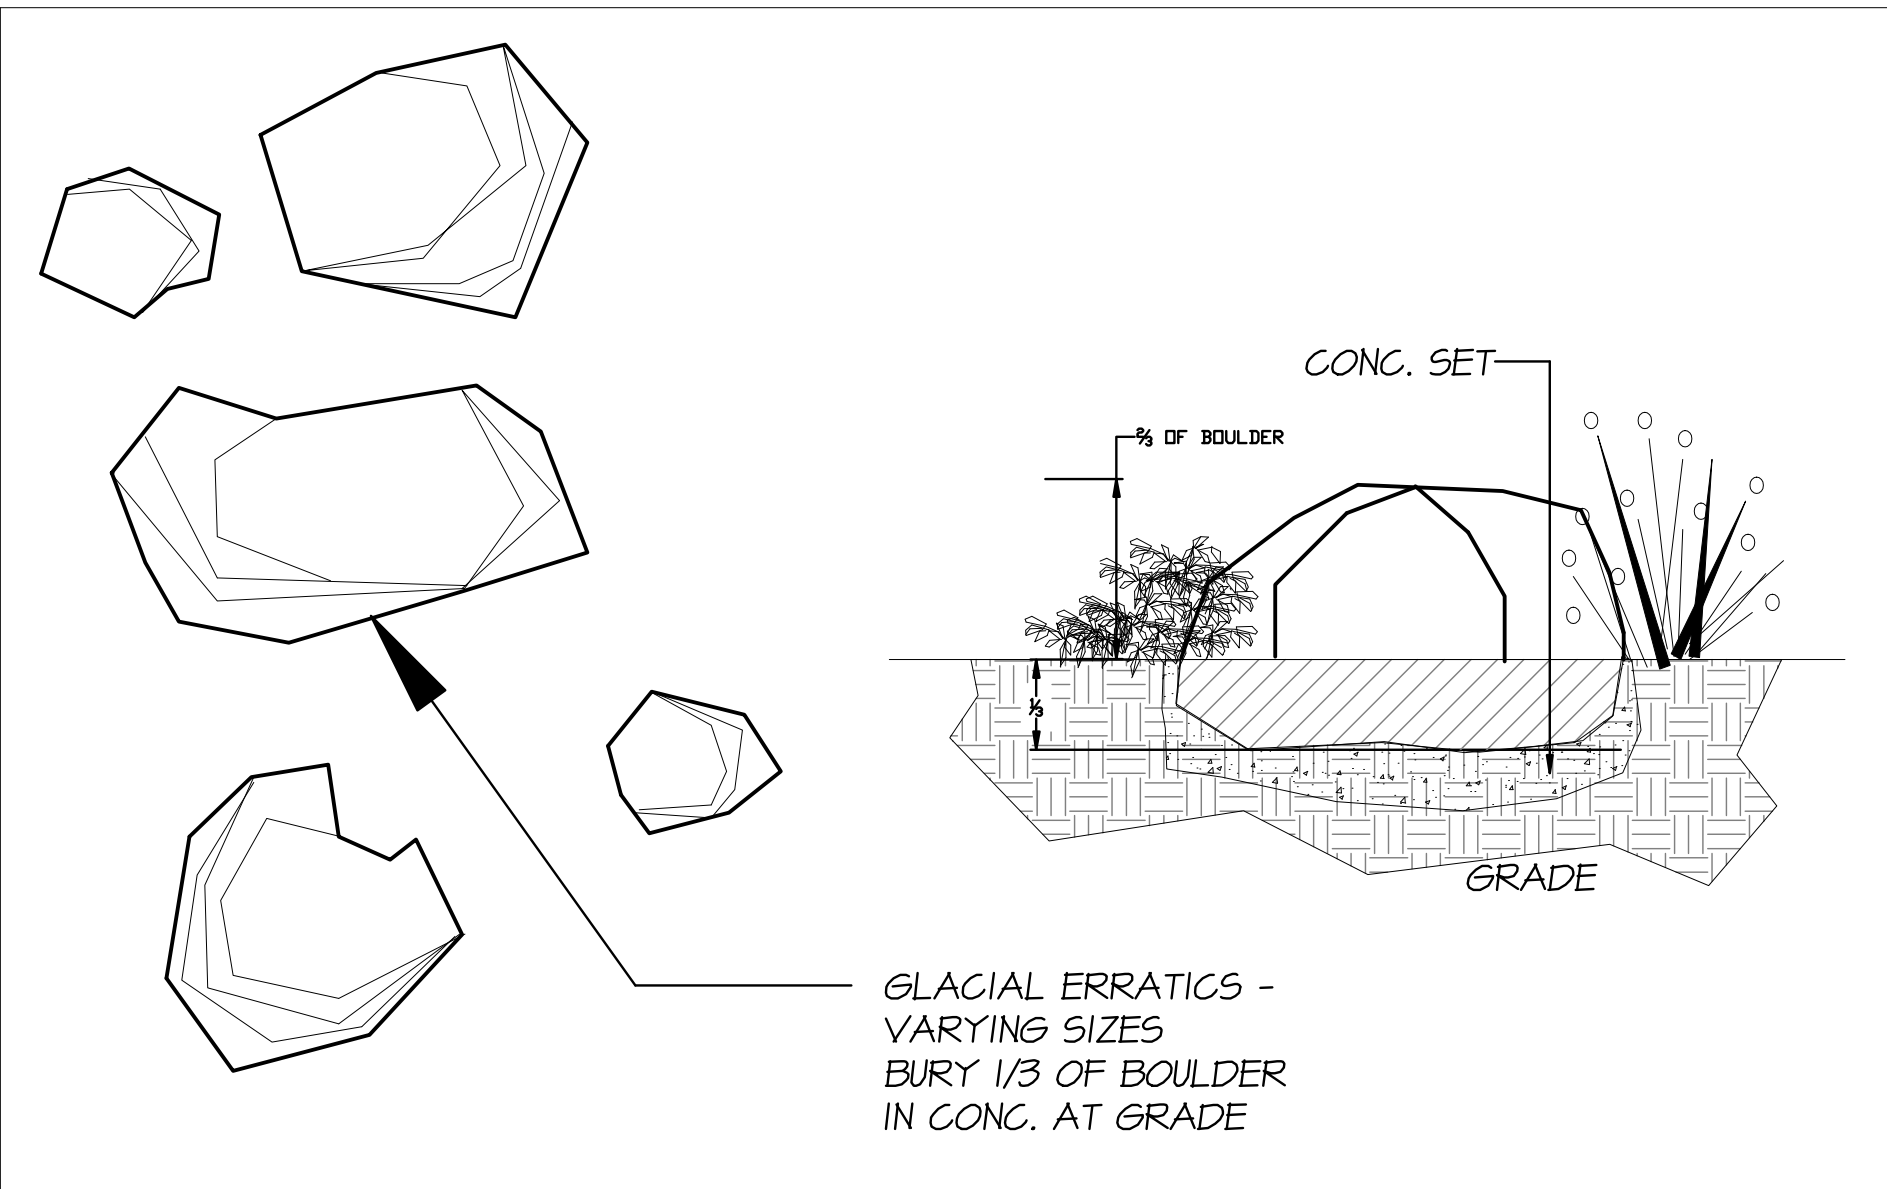

1 BOULDER PLACEMENT
NTS