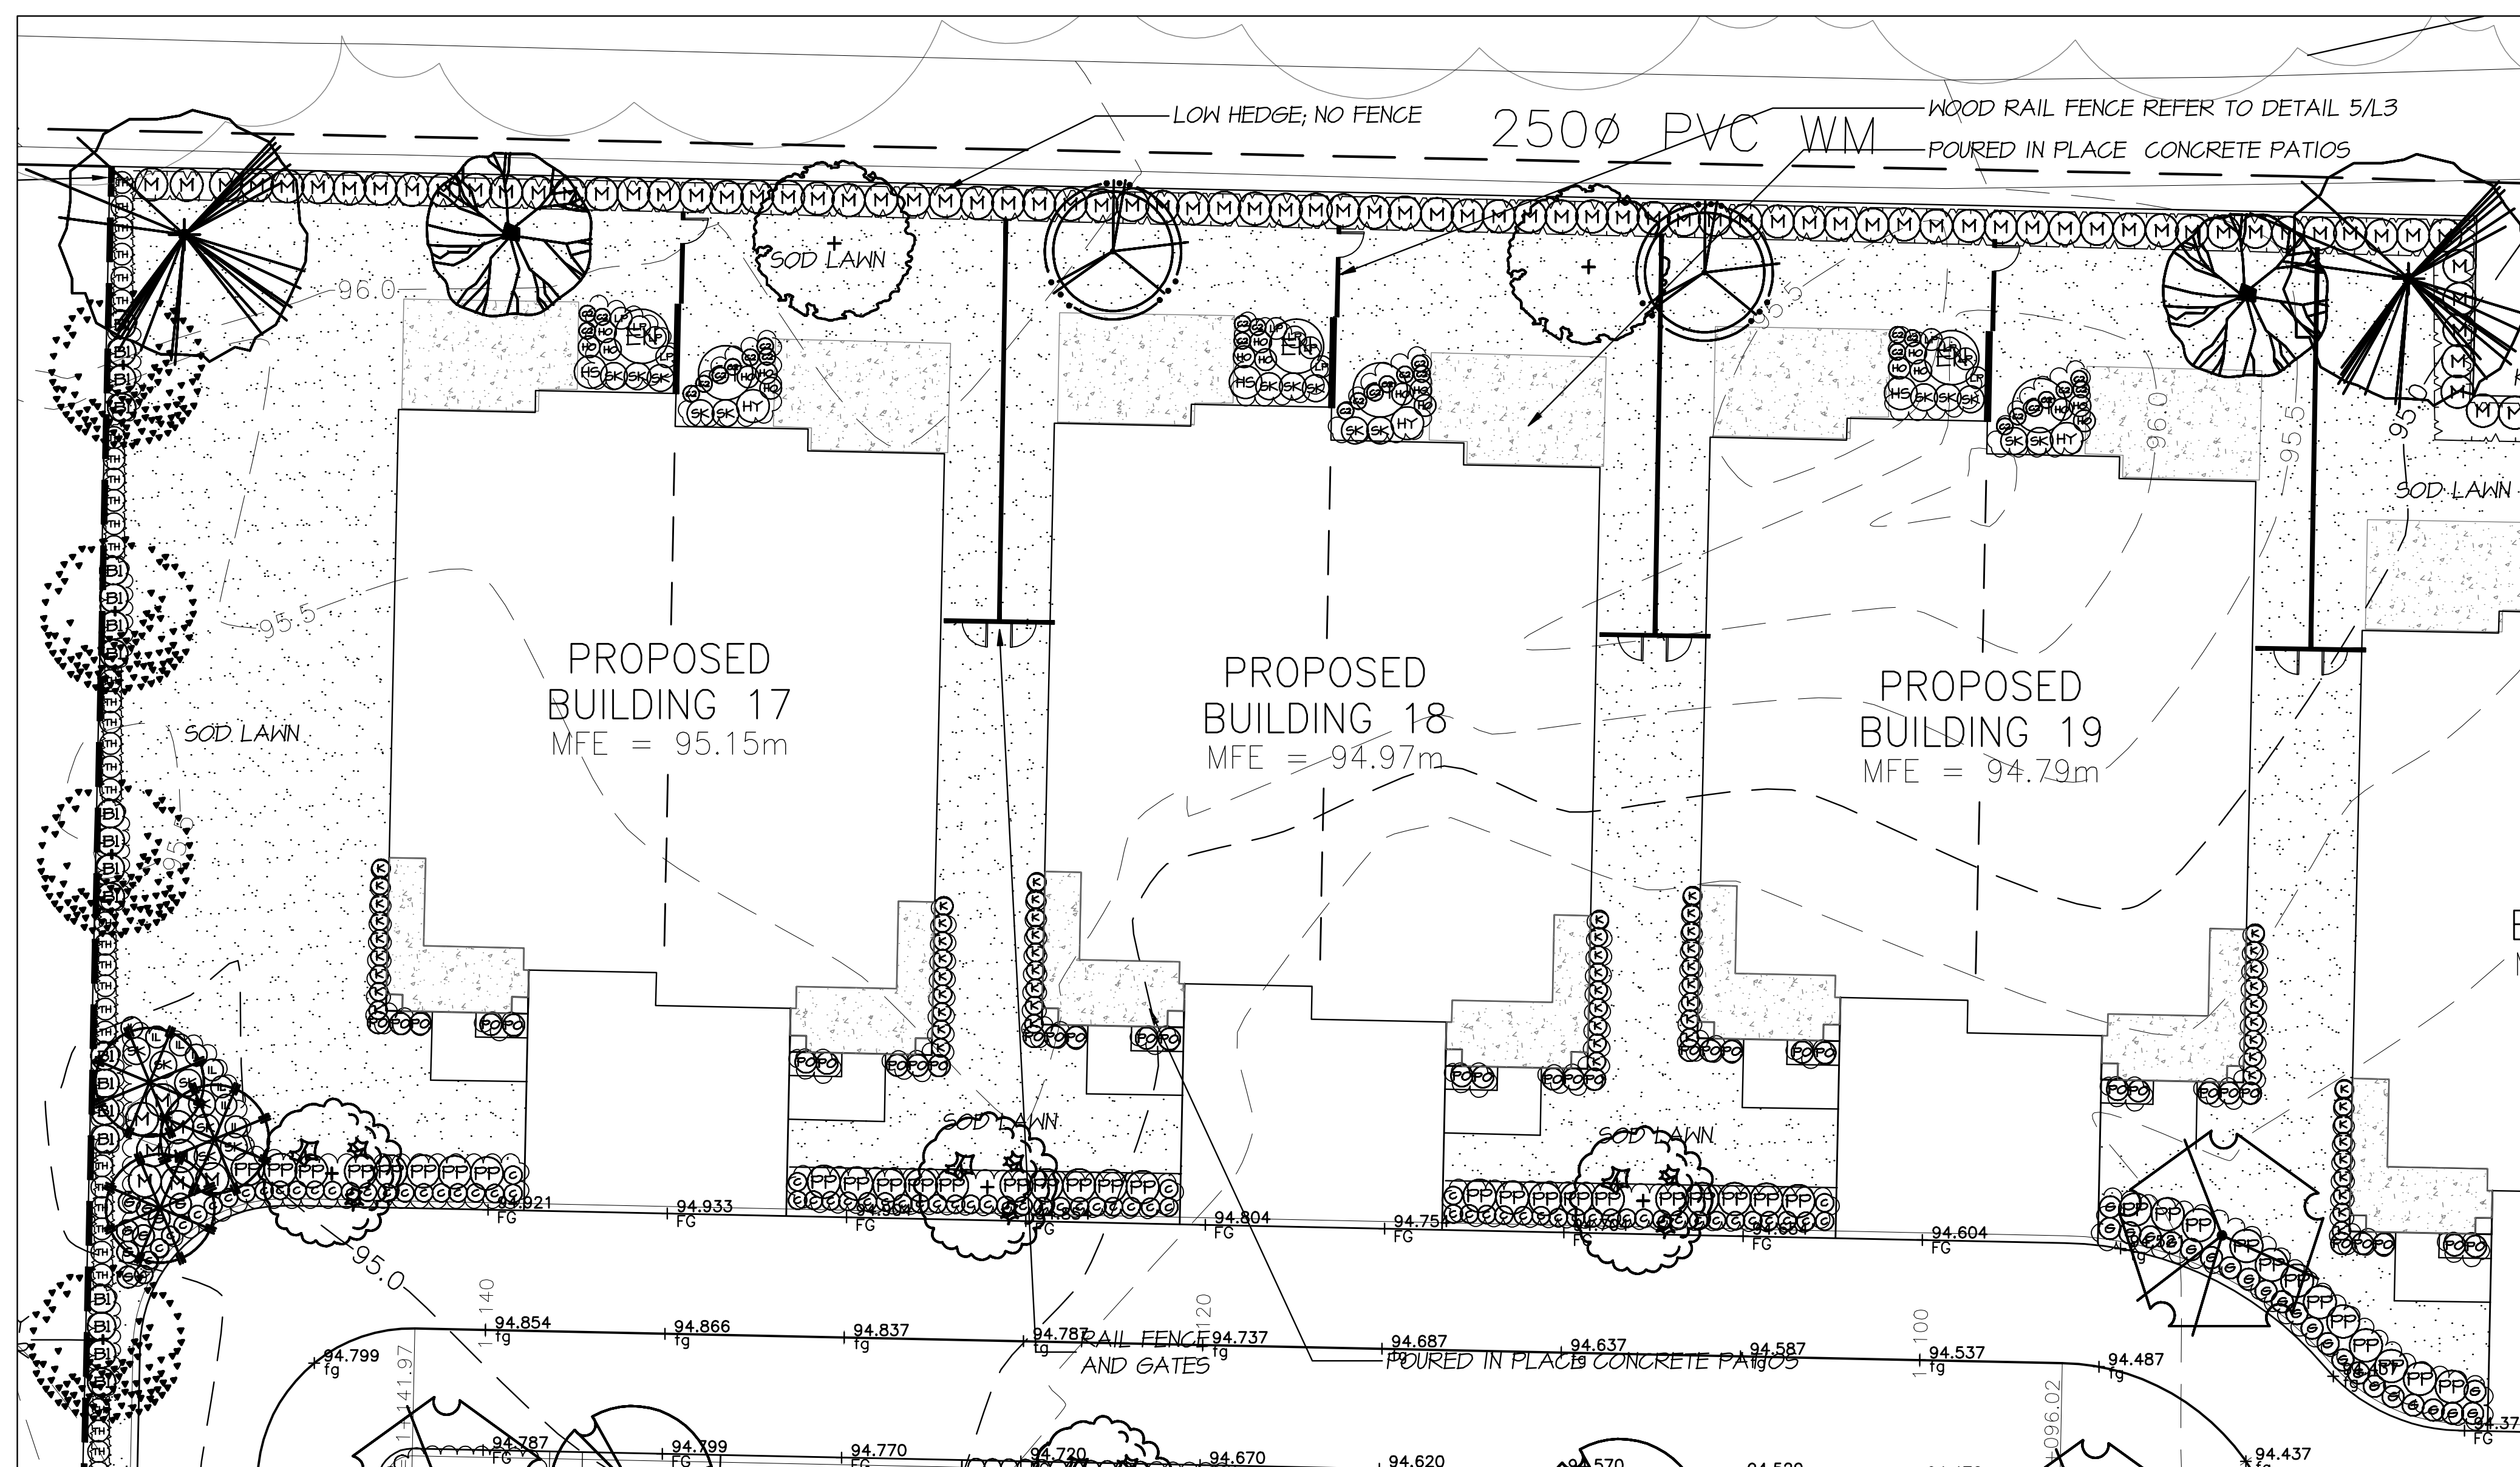

PLANT SCHEDULE			DMG JOB NUMBER	11020
KEY	BOTANICAL NAME	COMMON NAME	PLANTED SIZE / REMARKS	
TREE	10 ACER GRISEBII	VINE MAPLE	3M HT, 3" DBH, 3" STEM CLUMP	
	11 ACER GRISEBII	RED SPURGE MAPLE	60M CAL, 1.5M STD, 84B	
	12 ACER PALMATUM 'OSAKAZUKI'	GREEN JAPANESE MAPLE	3M HT, MULTISTEM, 84B	
	13 ACER X FRIEBERGHII 'AUTUMN BLAZE'	AUTUMN BLAZE MAPLE	60M CAL, 1.5M STD, 84B	
	14 CORNUS NITIDA 'TOKIOS WHITE HONDER'	EDDIES WHITE HONDER PACIFIC DOGWOOD	60M CAL, 1.5M STD, 84B	
	15 GYMNOCLADUS DIORCYA 'BRACLIUS'	SILVER HICKY CYPRESS	2.5M HT, 84B	
	16 CORNUS FLORIDA 'SIBERA'	PINK FLOWERING DOGWOOD	50M CAL, 2.5M HT, 84B	
	17 FRAXINUS AMERICANA 'SUNSHINE VARIETY'	HALES GOFFART GROWING VARIETY	3M HT, 84B	
	18 PRUNELLA SPENCERIANA 'SUNSHINE VARIETY'	PRINCETON SENTRY MADENHAR	60M CAL, 2M STD, 84B	
	19 HEDERA HELIX 'KORBUS HANUKLA'	KORBUS HANUKLA	2.5M HT, 84B, STANDARD FORM	
	20 MAULUS PABULA 'RED GALA'	RED GALA APPLE	50M CAL, 84B	
	21 PAULOWNIA TORRENTOSA	EMPIRESS TREE	50M CAL, 1.5M STD, 84B	
	22 TAXUS HETEROPHYLLA	WESTERN HEMLOCK	3M HT, 84B	
	23 ROBINIA PSEUDOACACIA 'PURPLE ROBE'	PURPLE ROBE HONEY LOCUST	60M CAL, 1.5M STD, 84B	
	24 STRYMON 'DESSIA'	FRAGRANT SPOKESBELL	60M CAL, 1.5M STD, 84B	
	25 ABELIA GRANDIFLORA	GLOSSY ABELIA	3M POT, 30CM	
	26 CALLUNA VULGARIS	HEATH BERRY	3M POT, 60CM	
	27 CHOSTA TERNATA	MEXICAN HOOK ORANGE	3M POT, 40CM	
	28 CORNUS SERICEA	RED COCKER DOGWOOD	3M POT, 30CM	
	29 CORNUS SERICEA 'FLAVIRAMEA'	YELLOWING DOGWOOD	3M POT, 60CM	
	30 CORNUS COSSYFORA	SHRUB BUSH	3M POT	
	31 ENICANTHUS CAMPANULATUS	ENICANTHUS	3M POT	
	32 HAWAIIANIS X INTERMEDIA 'DIANE'	RED WITCH HAZEL	3M POT, 60CM	
	33 HYDRANGEA PANGLOSSATA 'LIME LIGHT'	LIME LIGHT HYDRANGEA, LIMEGREEN-PINK	3M POT, 60CM	
	34 HYDRANGEA SEROTINA 'BLUEBIRD'	BLUEBIRD HYDRANGEA	3M POT, 40CM	
	35 ILEX CORDATA 'SOLD JEM'	GOLD JEM ILEX	3M POT	
	36 LEUCOTHOE FONTANIANA 'RAINBOW'	VARIABLE LEUCOTHOE	3M POT, 30CM	
	37 HANNOIA RAFFLESII	OREGON GRAPE	3M POT, 30CM	
	38 NADINA DOMESTICA	HEAVENLY BANICO	3M POT, 30CM	
	39 PROTINA X FRASERI	PROTINA	3M POT, 30CM	
	40 PHYSCOPARIS BIRNANDY 'CANDY'	BIRNANDY CANDY PACIFIC NINEBARK	3M POT, 30CM	
	41 PIERIS JAPONICA 'LITTLE HEATH'	LITTLE HEATH PIERIS	3M POT, 30CM	
	42 PIERIS JAPONICA 'MOUNTAIN FIRE'	JAPANESE ANDROMEDA	3M POT, 30CM	
	43 RABBITBUSH 'BANDEROTT'	RABBITBUSH	3M POT, 30CM	
	44 RHODODENDRON 'BLUE DIAMOND'	RHODODENDRON BLUE, APRIL	3M POT, 30CM	
	45 RHODODENDRON 'BOON BELLS'	RHODODENDRON PINK	3M POT, 30CM	
	46 RIESER'S SANBUSH 'KING EDWARD'	KING EDWARD FLOWERING CURRANT	3M POT, 60CM	
	47 ROSA EXPLORER 'CHAMPLAIN'	CHAMPLAIN ROSE, DARK RED	3M POT, 40CM	
	48 SCORPIA JAPONICA 'MACADRYLLA'	LARGE LEAF JAPANESE SCORPIA	3M POT, 30CM	
	49 TAXUS X MEDIA 'NIGRA'	HEATH YEW	3M POT, 60CM, 1.5M 84B	
	50 VACCINIUM CORYMBOSUM	BLUEBERRY	3M POT, 60CM	
	51 VACCINIUM OVATUM	EVERGREEN HUCKLEBERRY	3M POT, 30CM	
	52 VACCINIUM OVATUM 'HENDERSON'	EVERGREEN HUCKLEBERRY	3M POT, 60CM	
GRASS	53 CALAMAGROSTIS ACUTIFLORA 'KARL FORSTER'	FORSTER REED GRASS	3M POT	
	54 CALTHA PALUSTRIS	MARSH MARIGOLD	3M POT	
	55 CAREX GRAYI	MORNING STAR SEDGE	3M POT	
	56 CAREX HORRORUM 'GOLD BAND'	GOLDEN BAND JAPANESE SEDGE	3M POT	
	57 FESTUCA CAREX 'ELIJAH BLUE'	ELIJAH BLUE	3M POT	
	58 LIZULA NIVEA	SNOWY HOOD RUSH	3M POT	
	59 STIPA TENISSIANA	MEXICAN FEATHER GRASS	3M POT	
PERENNIAL	60 JASMINE POLYANTHUM	PINK JASMINE	3M POT, 60CM, STAKED	
	61 GROCOSMA LUCIFER	LUCIFER CROCOSMA	3M POT	
	62 HEBERCALLIS	DAY LILY MIXED VARIETIES	3M POT, 2-FAN	
	63 HELICHERA 'PALACE PURPLE'	PALACE PURPLE	3M POT, 30CM	
	64 HOSTA 'SUN POWER'	SUN POWER HOSTA	3M POT, 30CM	
	65 LAVENDULA ANGSTIFOLIA 'HONEYDEW'	ENGLISH LAVENDER	3M POT	
	66 ARCTOSTAPHYLOS 'DWARF'	KINGKINGKING	3M POT, 30CM	
	67 CALLUNA VULGARIS 'DARK BEAUTY'	SCOTT'S HEATHER, DARK PINK	3M POT	
	68 FRAGARIA	EVERGROWING STRAWBERRIES	3M POT	
	69 GALLIUM PLEBEIA	SALAL	3M POT, 30CM, 60CM O.C.	
	70 POLYSTICHUM MUNITUM	WESTERN SHORR FERN	3M POT, 25CM