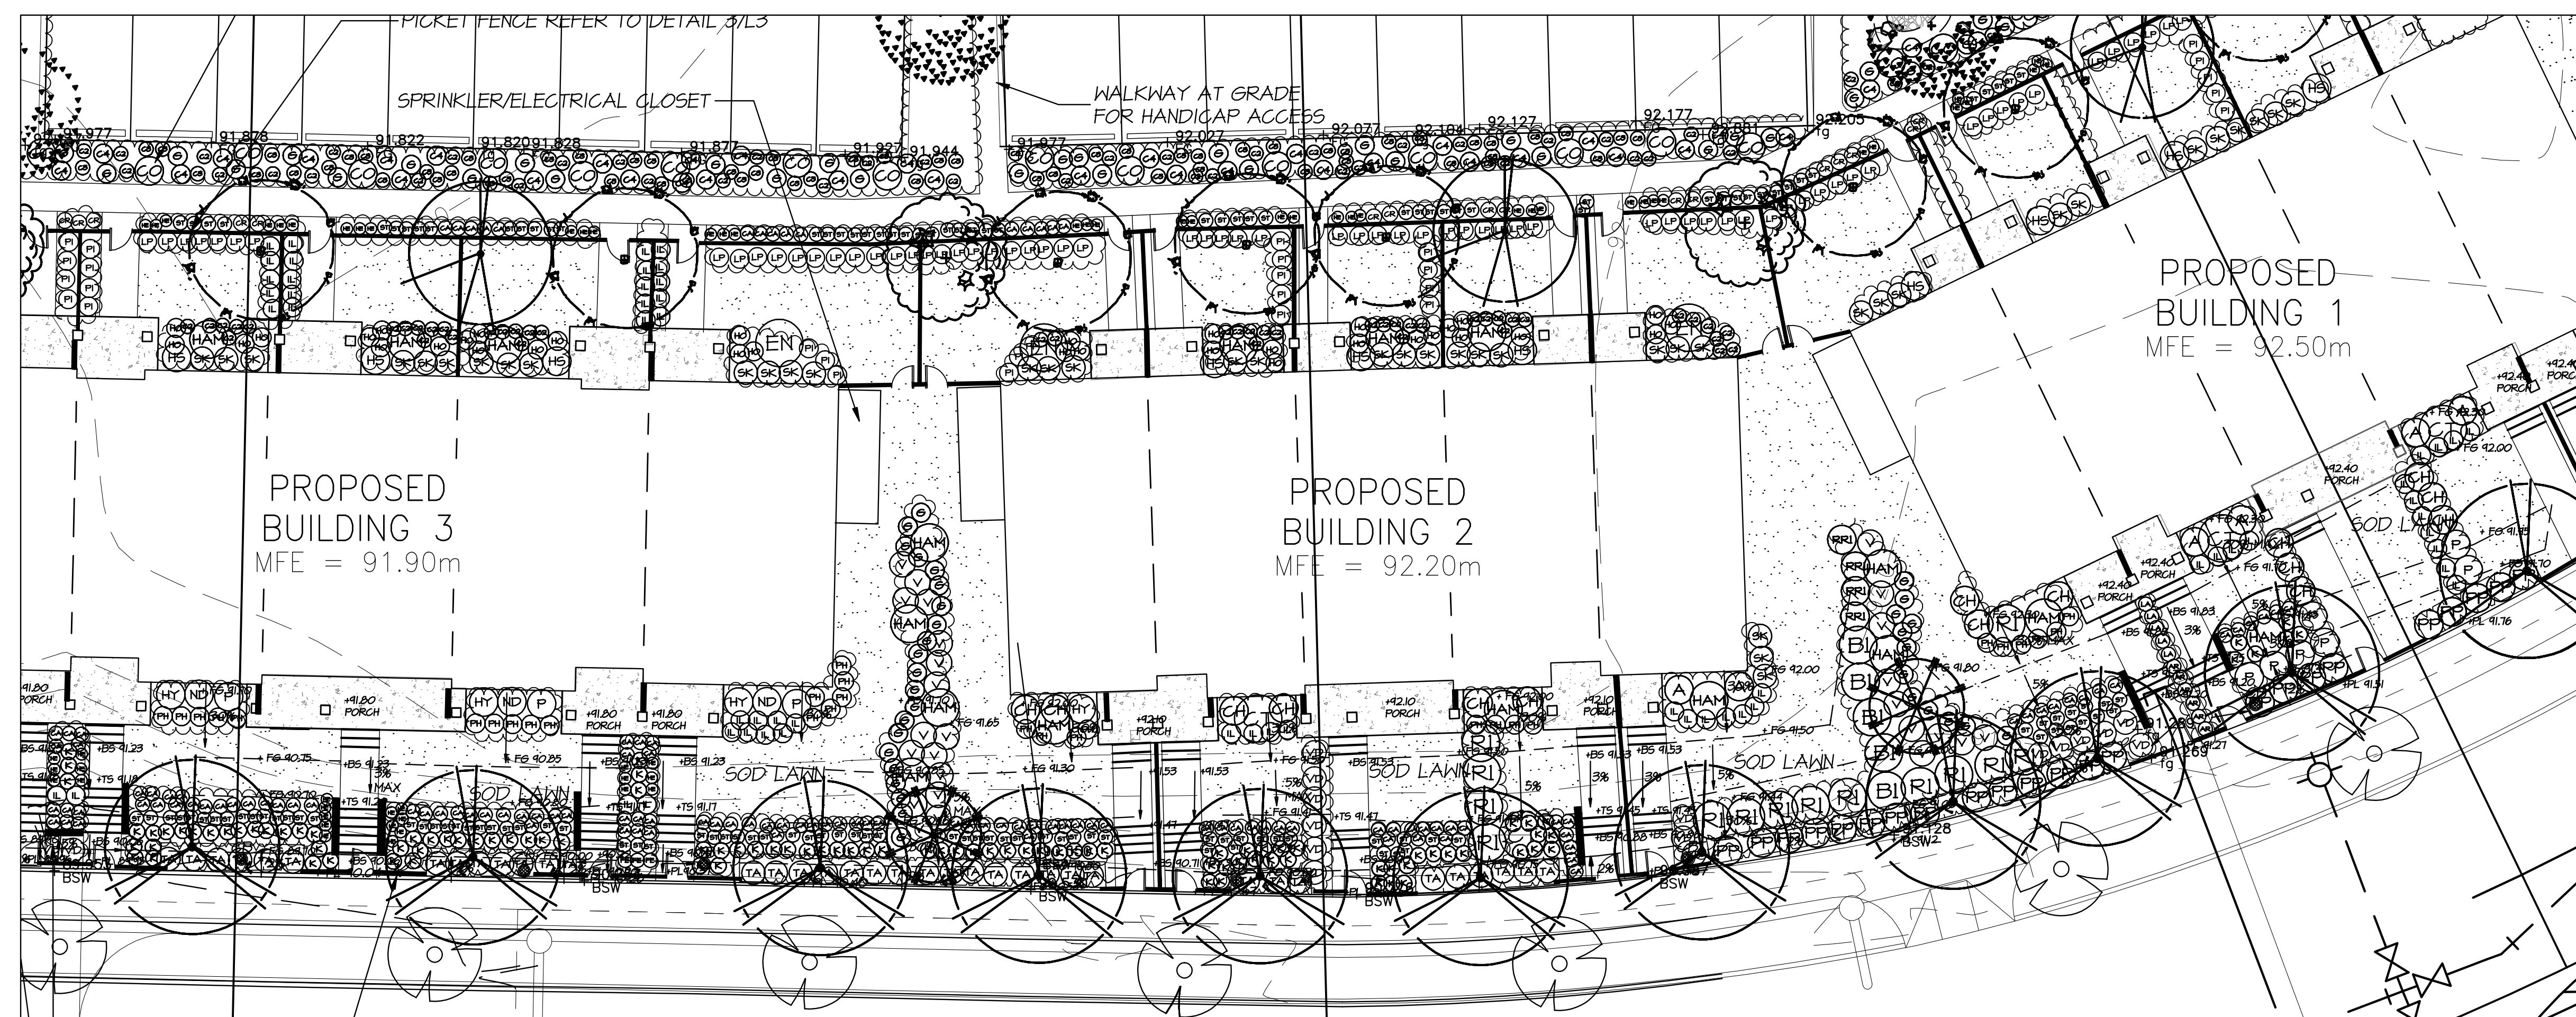

DMG
landscape architects

A Partnership of
J.D. Mitchell & Associates Ltd.
Patricia Campbell Mills Consultants Ltd.
Mary Chan Yip Consultants Ltd.

Suite C100 - 4185 8th Street Drive
Burnaby, British Columbia
V5C 6G9
ph (604) 437-3642; fx 437-8723

PROJECT:
RESIDENTIAL LOT 1
1720 DUFFERIN CRESCENT
NANAIMO, BC

DRAWING TITLE: SHRUB ENLARGEMENTS	
DATE: 11/FEB/08	DRAWING NUMBER:
SCALE: 3/32"=1'-0"	L2
DRAWN: RH	
DESIGN: MTL/M	
CHKD:	OF 3
DMG PROJECT NUMBER: 11020-2.1P	11-020