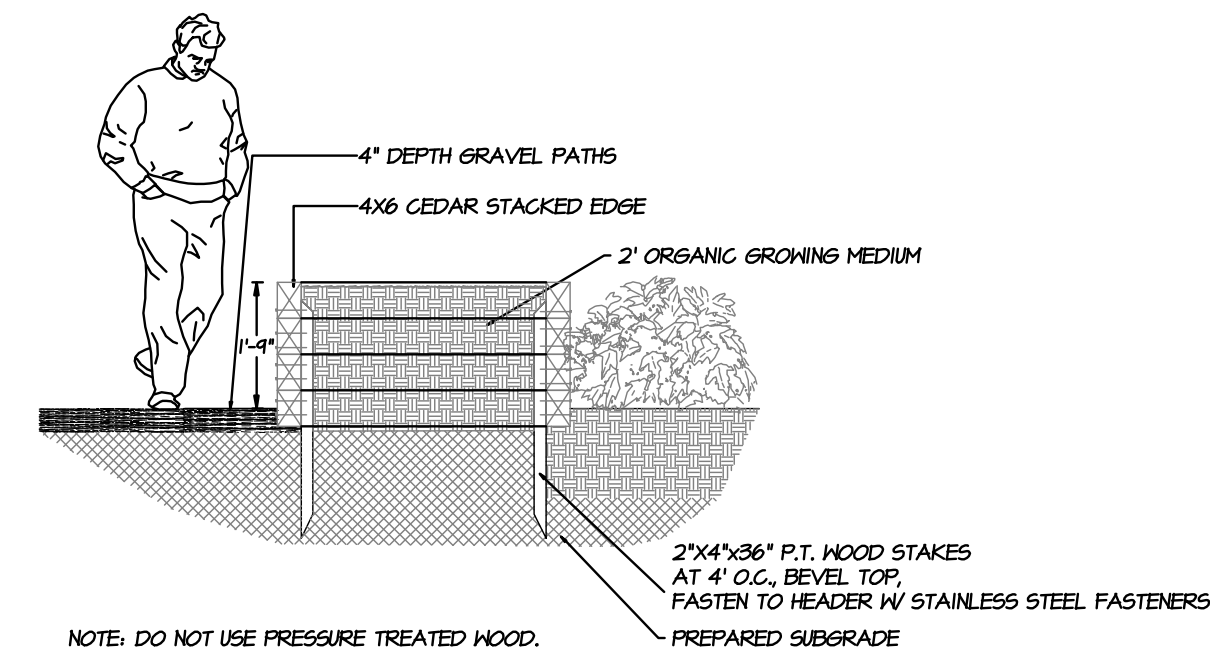

2 COMMUNITY GARDEN PLOTS
3/8"=1'-0"