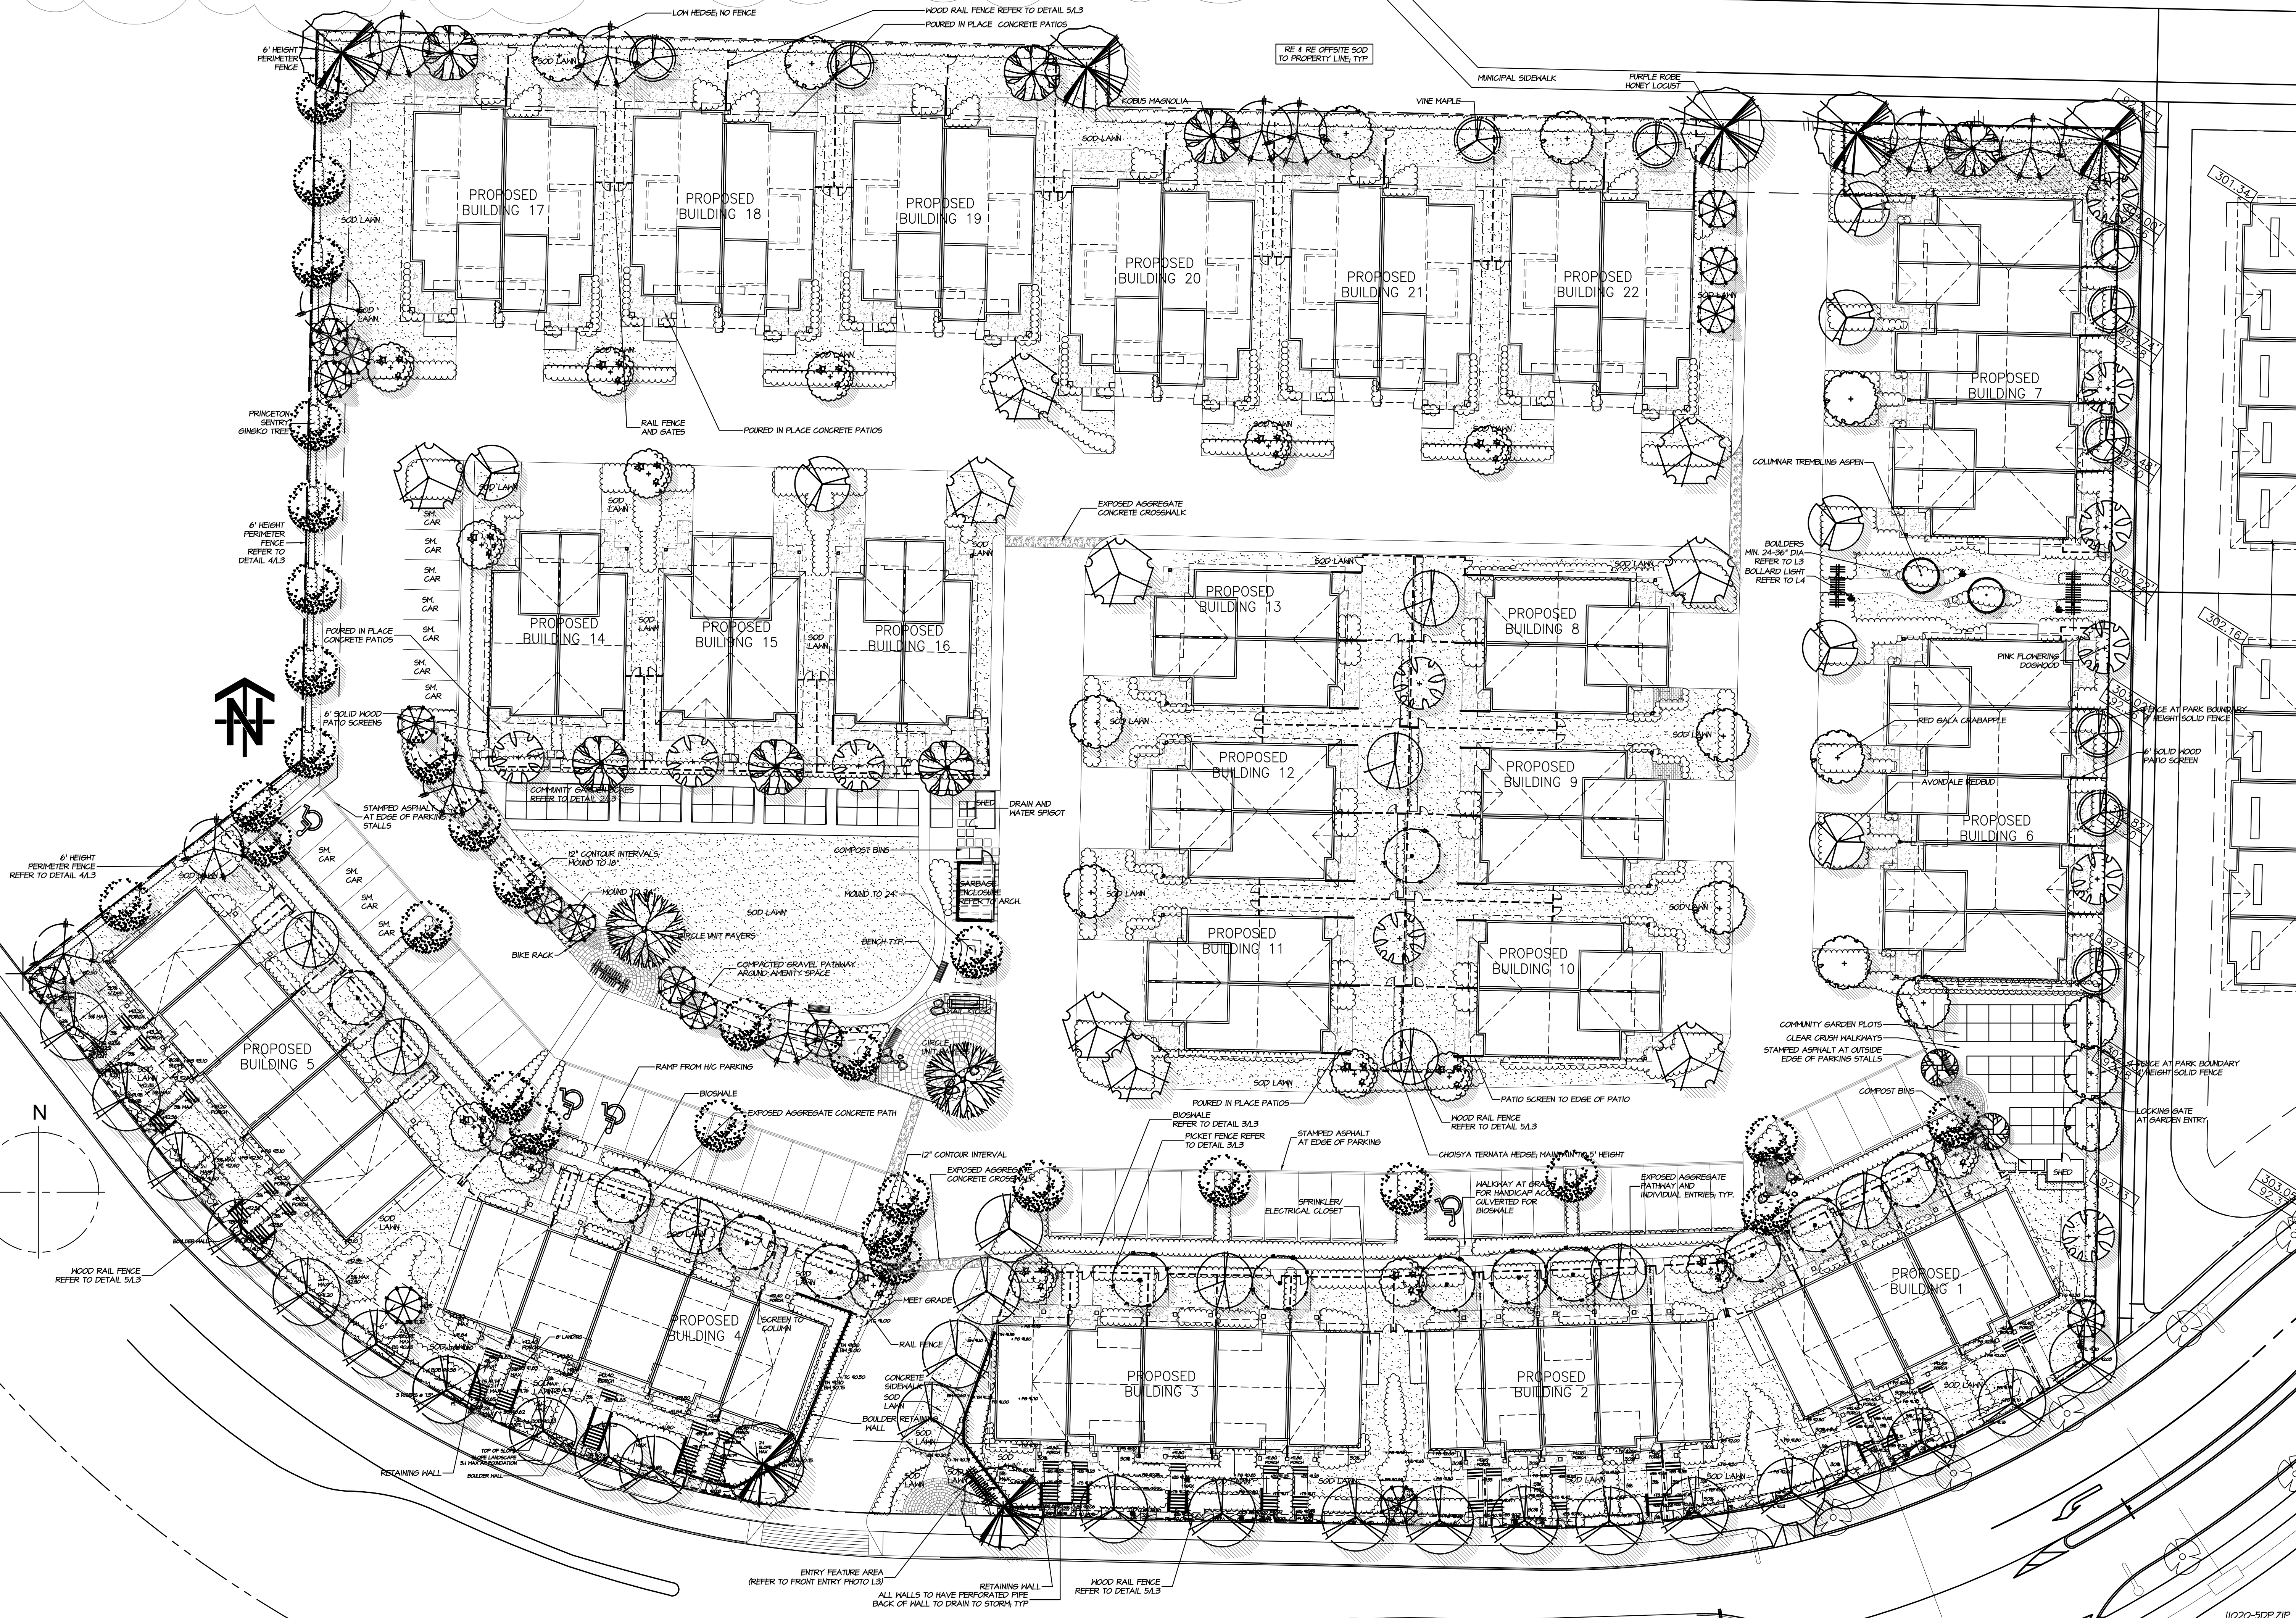

IN

NO.	DATE	REVISION DESCRIPTION	DR.
2	11 APR 04	REV. PER CITY COMMENTS	MTLM
1	11 MAR 03	ISSUED FOR DP	RH

SEAL:

A Partnership of
J.D. Mitchell & Associates Ltd.
Patricia Campbell Mills Consultants Ltd.
Mary Chan Yip Consultants Ltd.

Suite C100 - 4185 Still Creek Drive
Burnaby, British Columbia
V5C 6G9
ph (604) 437-3942; fx 437-8723

PROJECT:
RESIDENTIAL DEVELOPMENT
1720 DUFFERIN CRESCENT
NANAIMO, BC

DRAWING TITLE:
TREE PLAN

DATE: 11 FEB 08
SCALE: 1"=20'-0"
DRAWN: RH
DESIGN: MTLM
CHKD:

DRAWING NUMBER:
L1
OF 9

DMG PROJECT NUMBER: 11-020

11020-5DP.ZIP