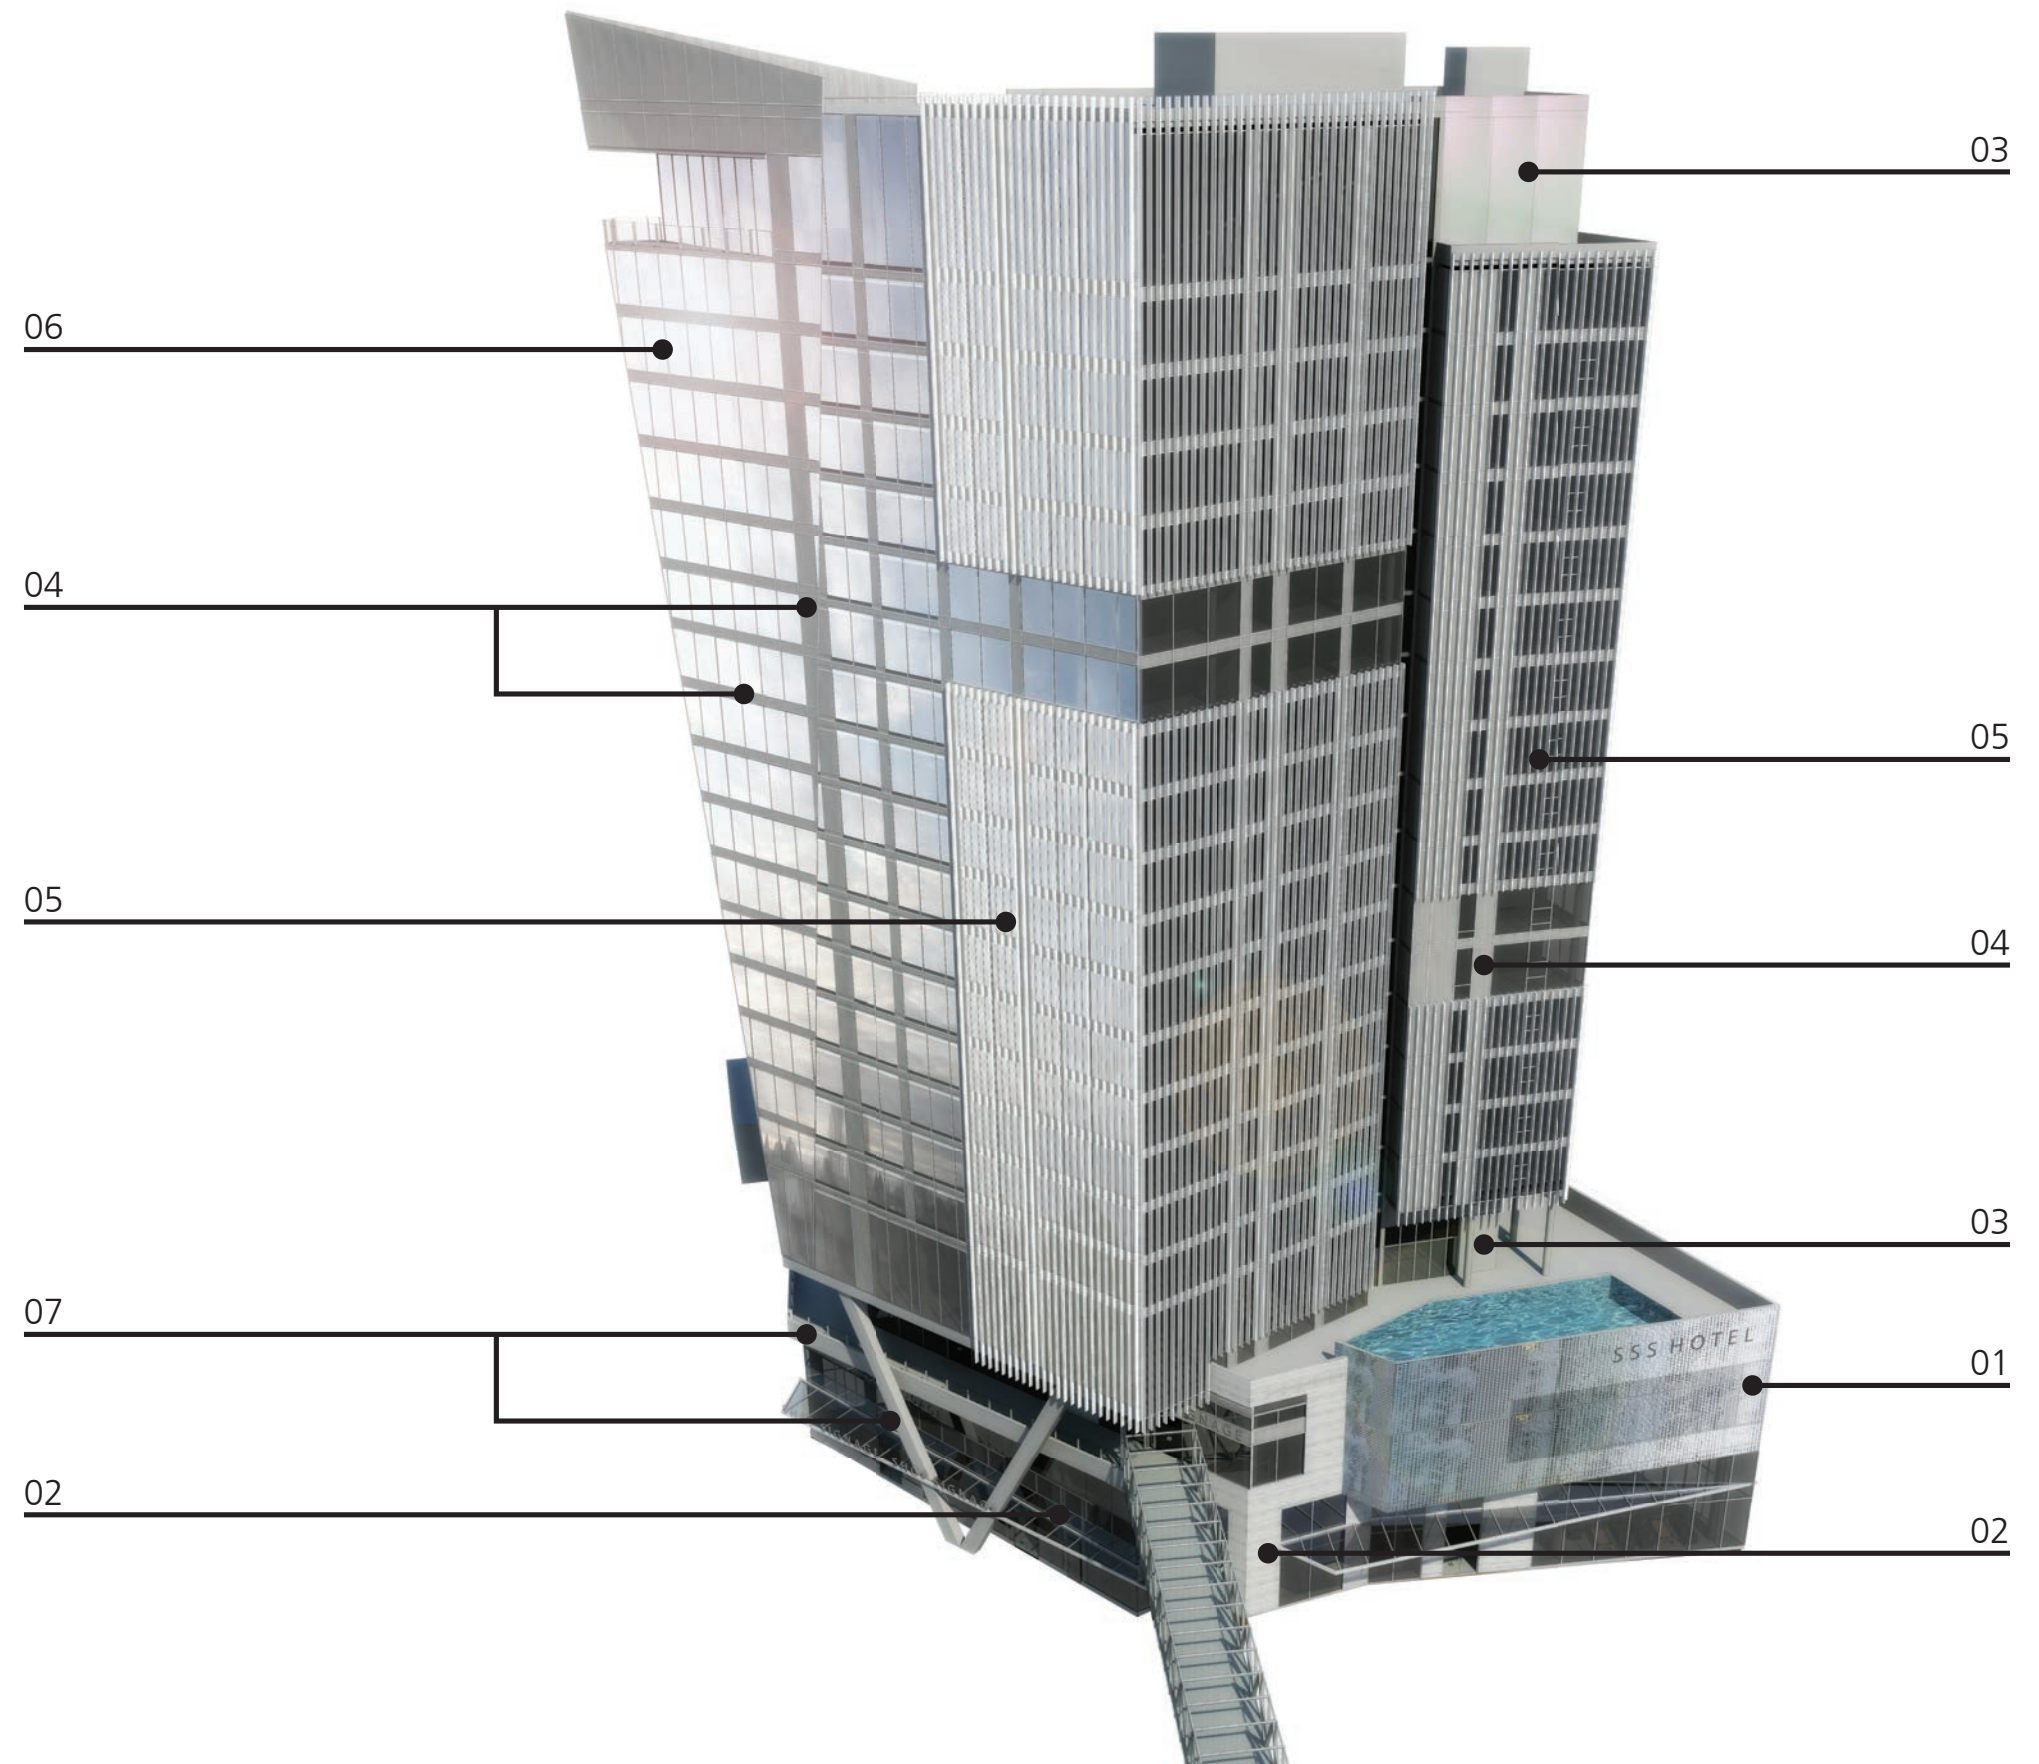

01: PERFORATED METAL PANEL
- STAINLESS STEEL

02: PACIFIC ASHLAR STONE

03: ALUCOBOND METAL PANEL
- SPECTRA SAKURA

04: SPANDREL PANEL

BENJAMIN MOORE
SNOW WHITE
2122-70

05: ALUMINUM SOLAR SHADE

06: CURTAIN WALL GLAZING

BENJAMIN MOORE
SNOW WHITE
2122-70

07: PAINTED CONCRETE

03

06

05

04

04

05