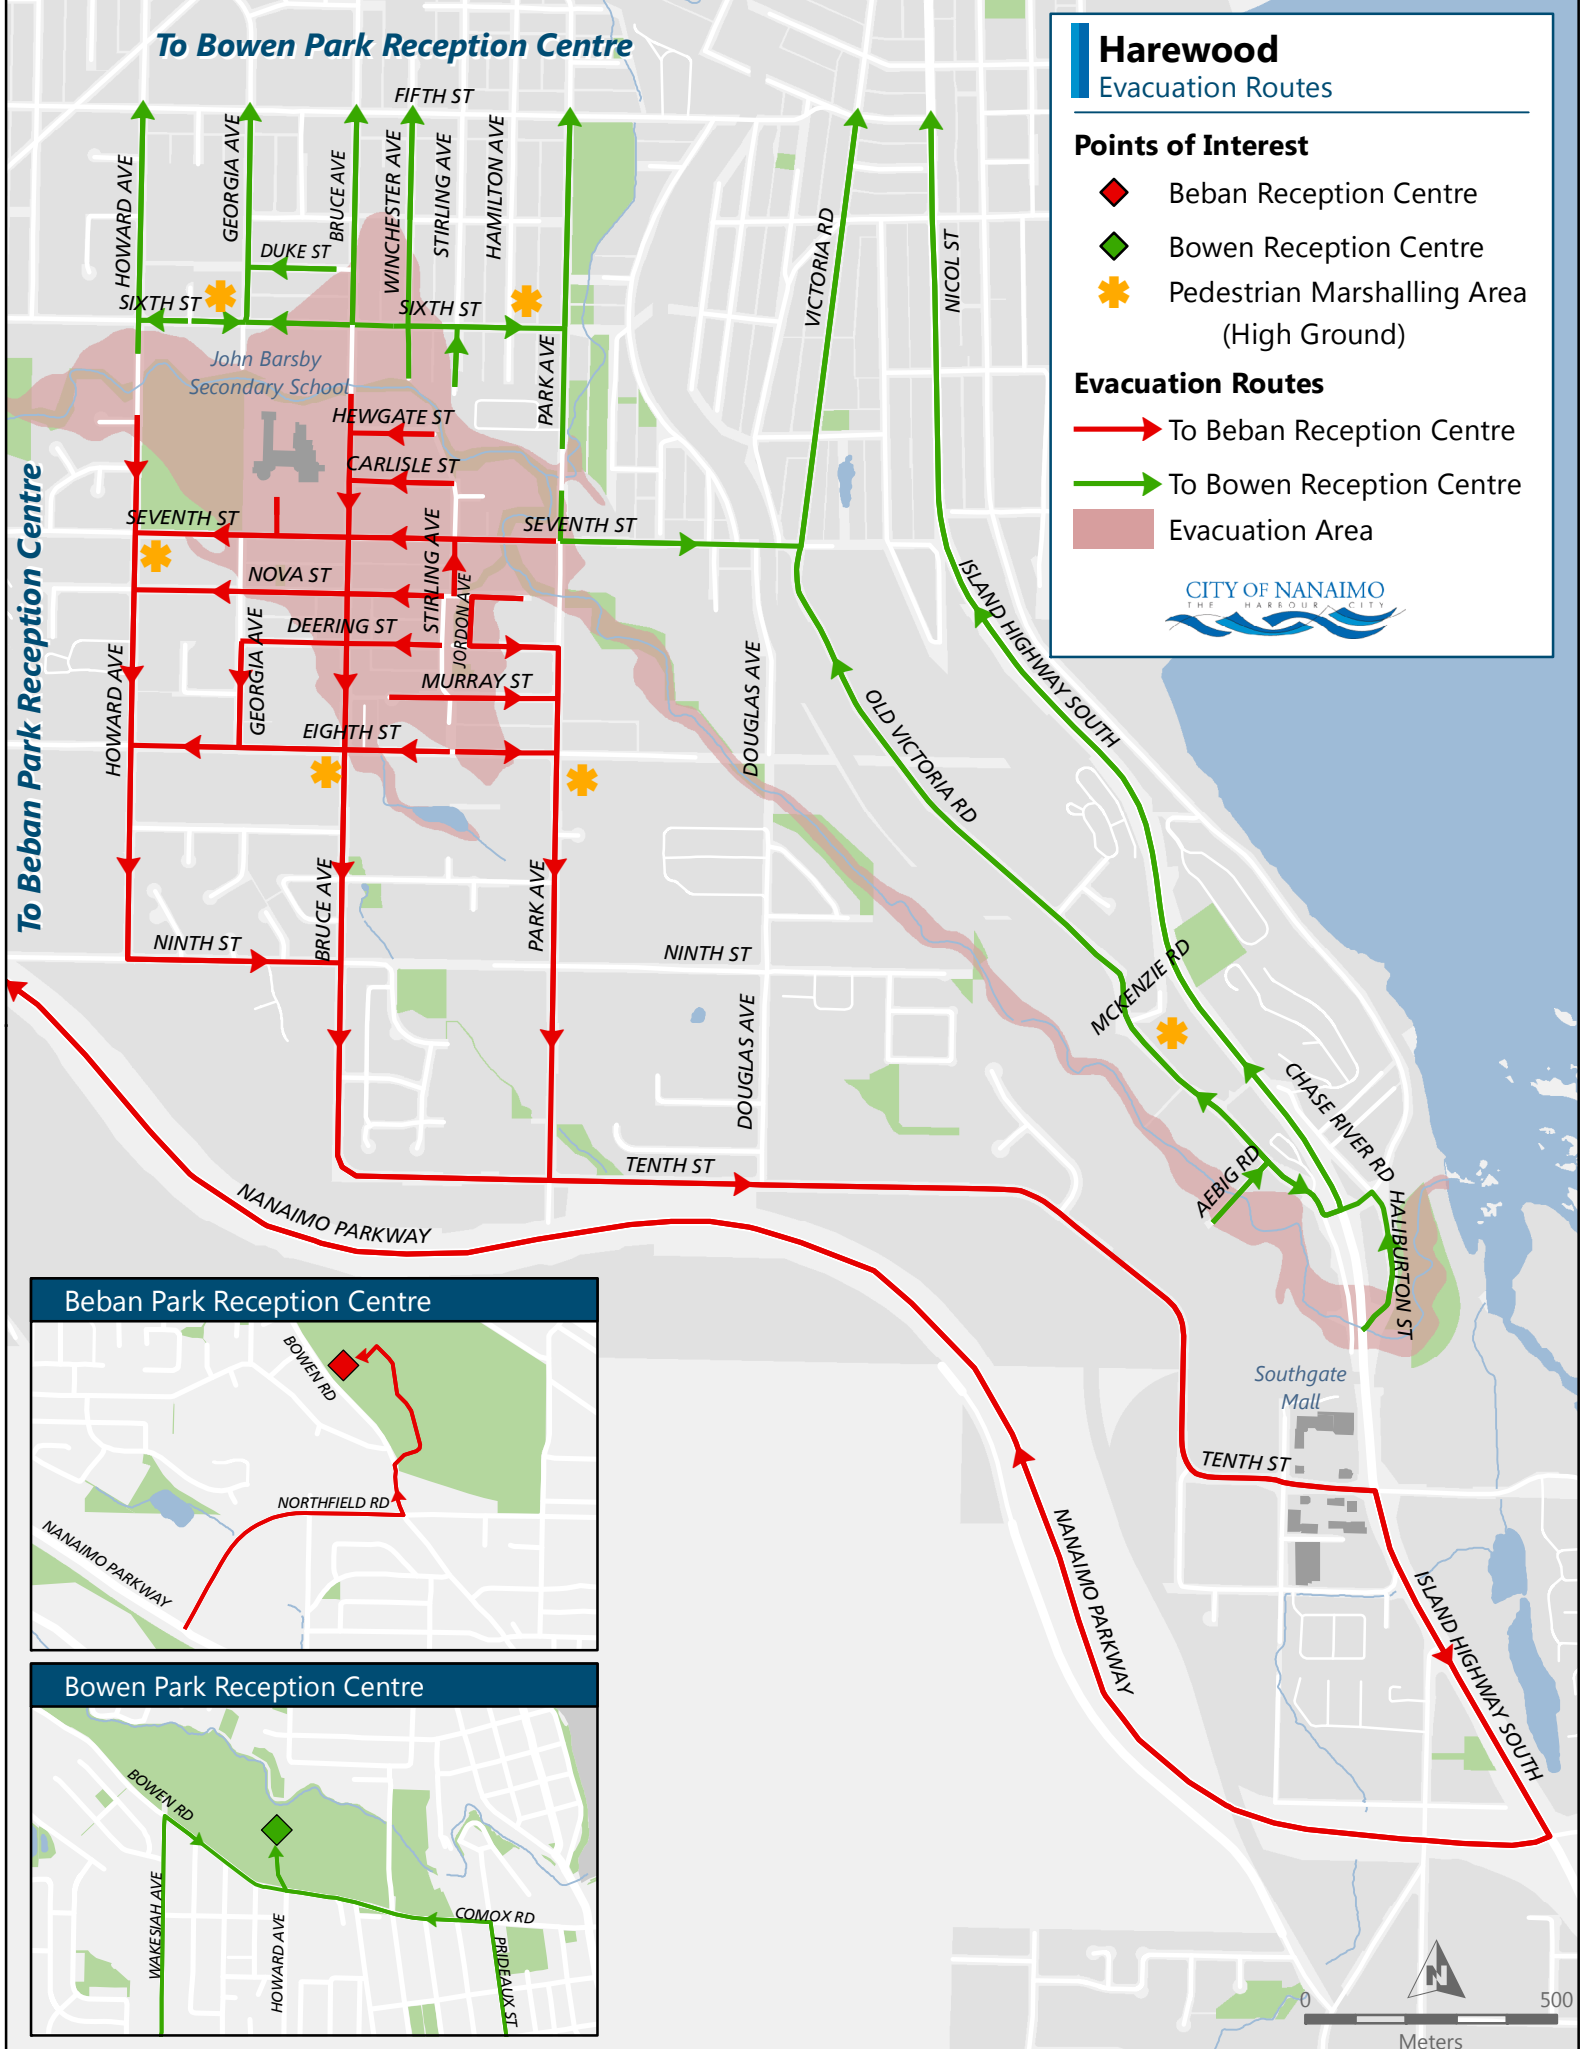

To Bowen Park Reception Centre

Harewood Evacuation Routes

Points of Interest

- ◆ Beban Reception Centre
- ◆ Bowen Reception Centre
- ✿ Pedestrian Marshalling Area (High Ground)

Evacuation Routes

- To Beban Reception Centre
- To Bowen Reception Centre
- Evacuation Area

To Beban Park Reception Centre

Harewood

Key Markings

-  Dam Location
-  Evacuation Area