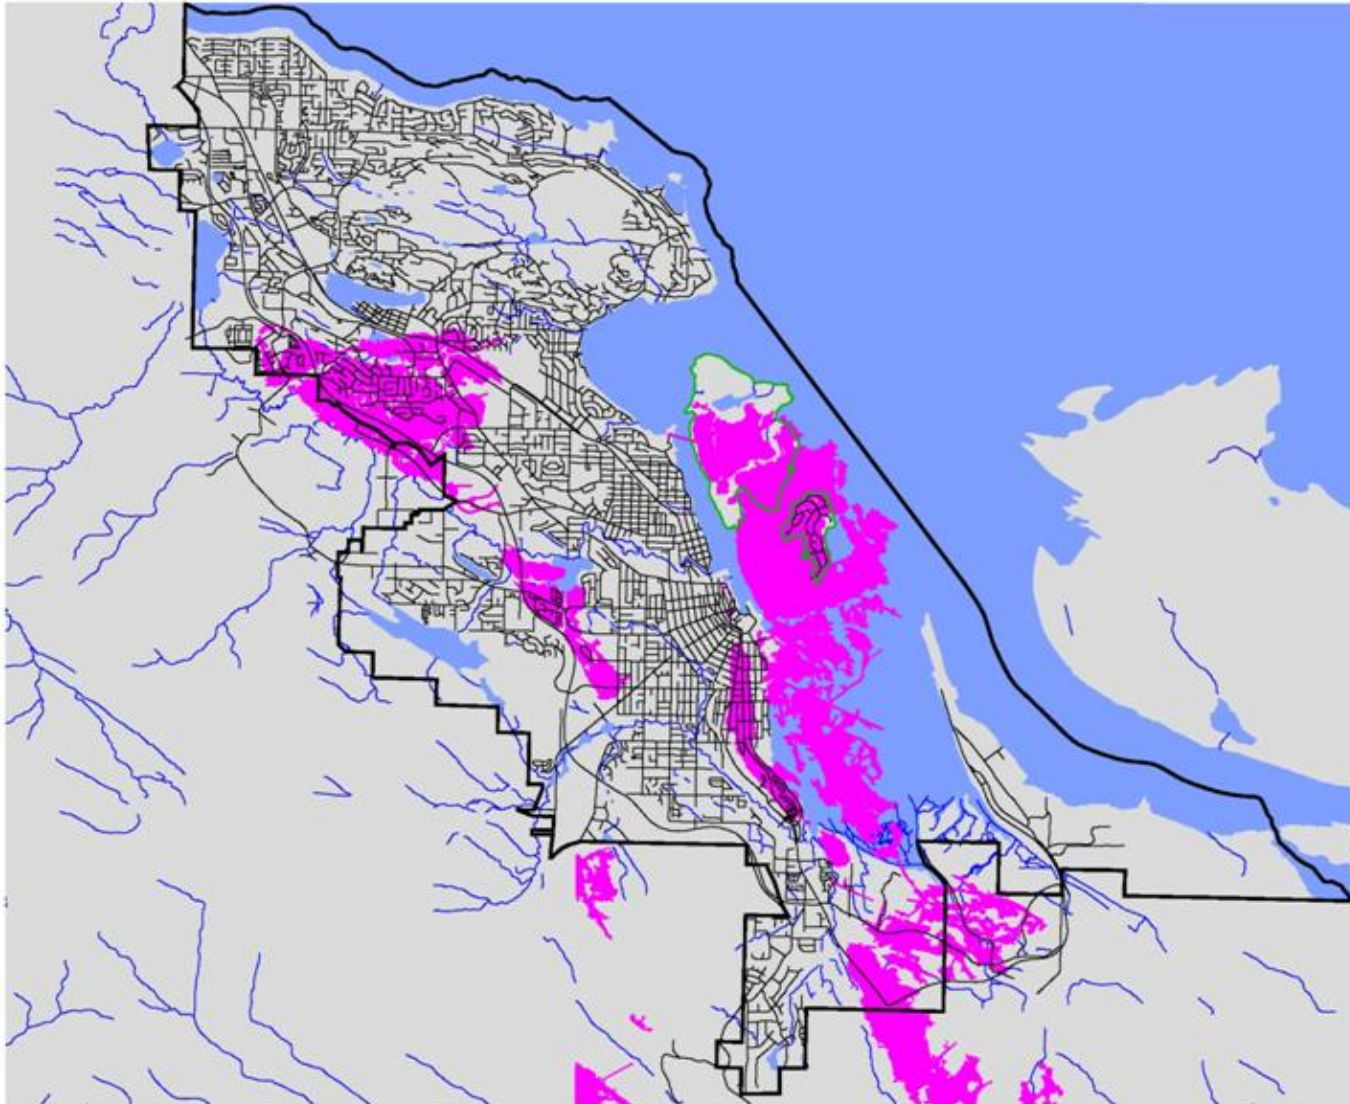

City of Nanaimo

Coal Mines

City of Nanaimo

pink areas indicate historic coal mines

Cross Section Sketch at Victoria and Pine St.

Cross Section on Victoria Road between Rainer and Needham

Video Screen Shot Near Pine and Victoria