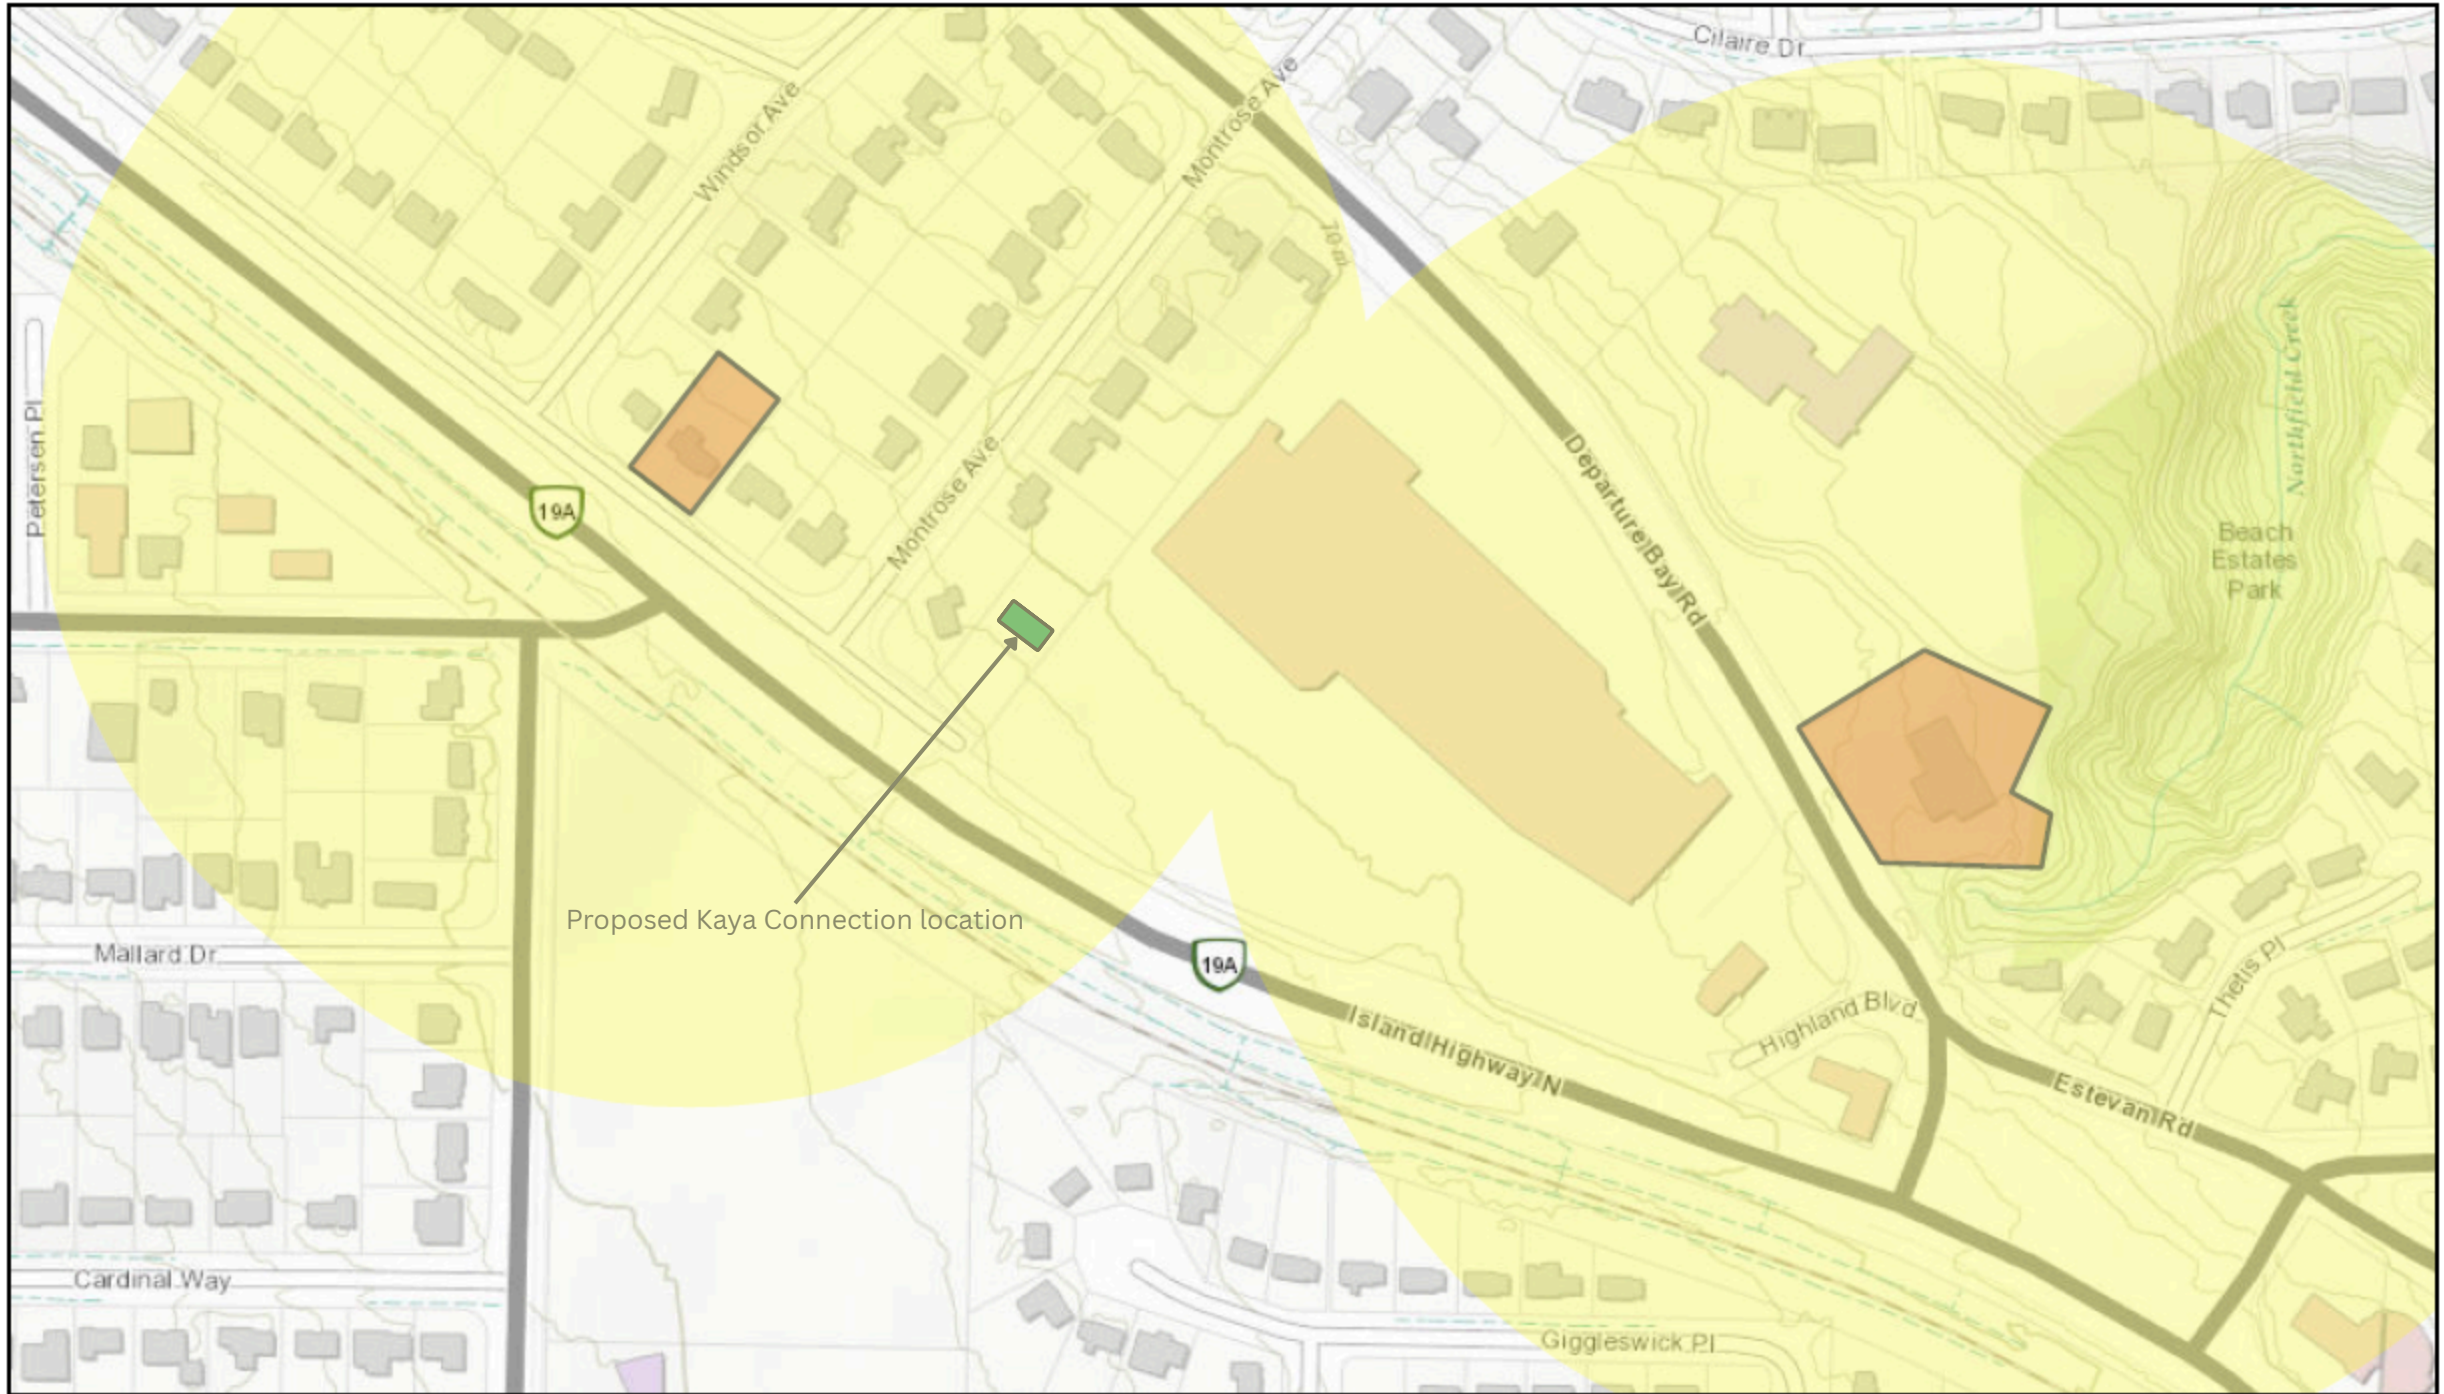

School Location and Buffer

June 27, 2025

-  School Location
-  School Buffer

RECEIVED
RA536
2025-NOV-24
Current Planning

Daycare Locations and Buffer

June 27, 2025

-  Daycare Location
-  Daycare Buffer

1:4,514
0 0.03 0.05 0.1 mi
0 0.04 0.08 0.16 km
City of Nanaimo, Regional District of Nanaimo, Bureau of Land Management,
Province of British Columbia, Esri Canada, Esri, HERE, Garmin, USGS, EPA,
USDA, AAFC, NRCAN