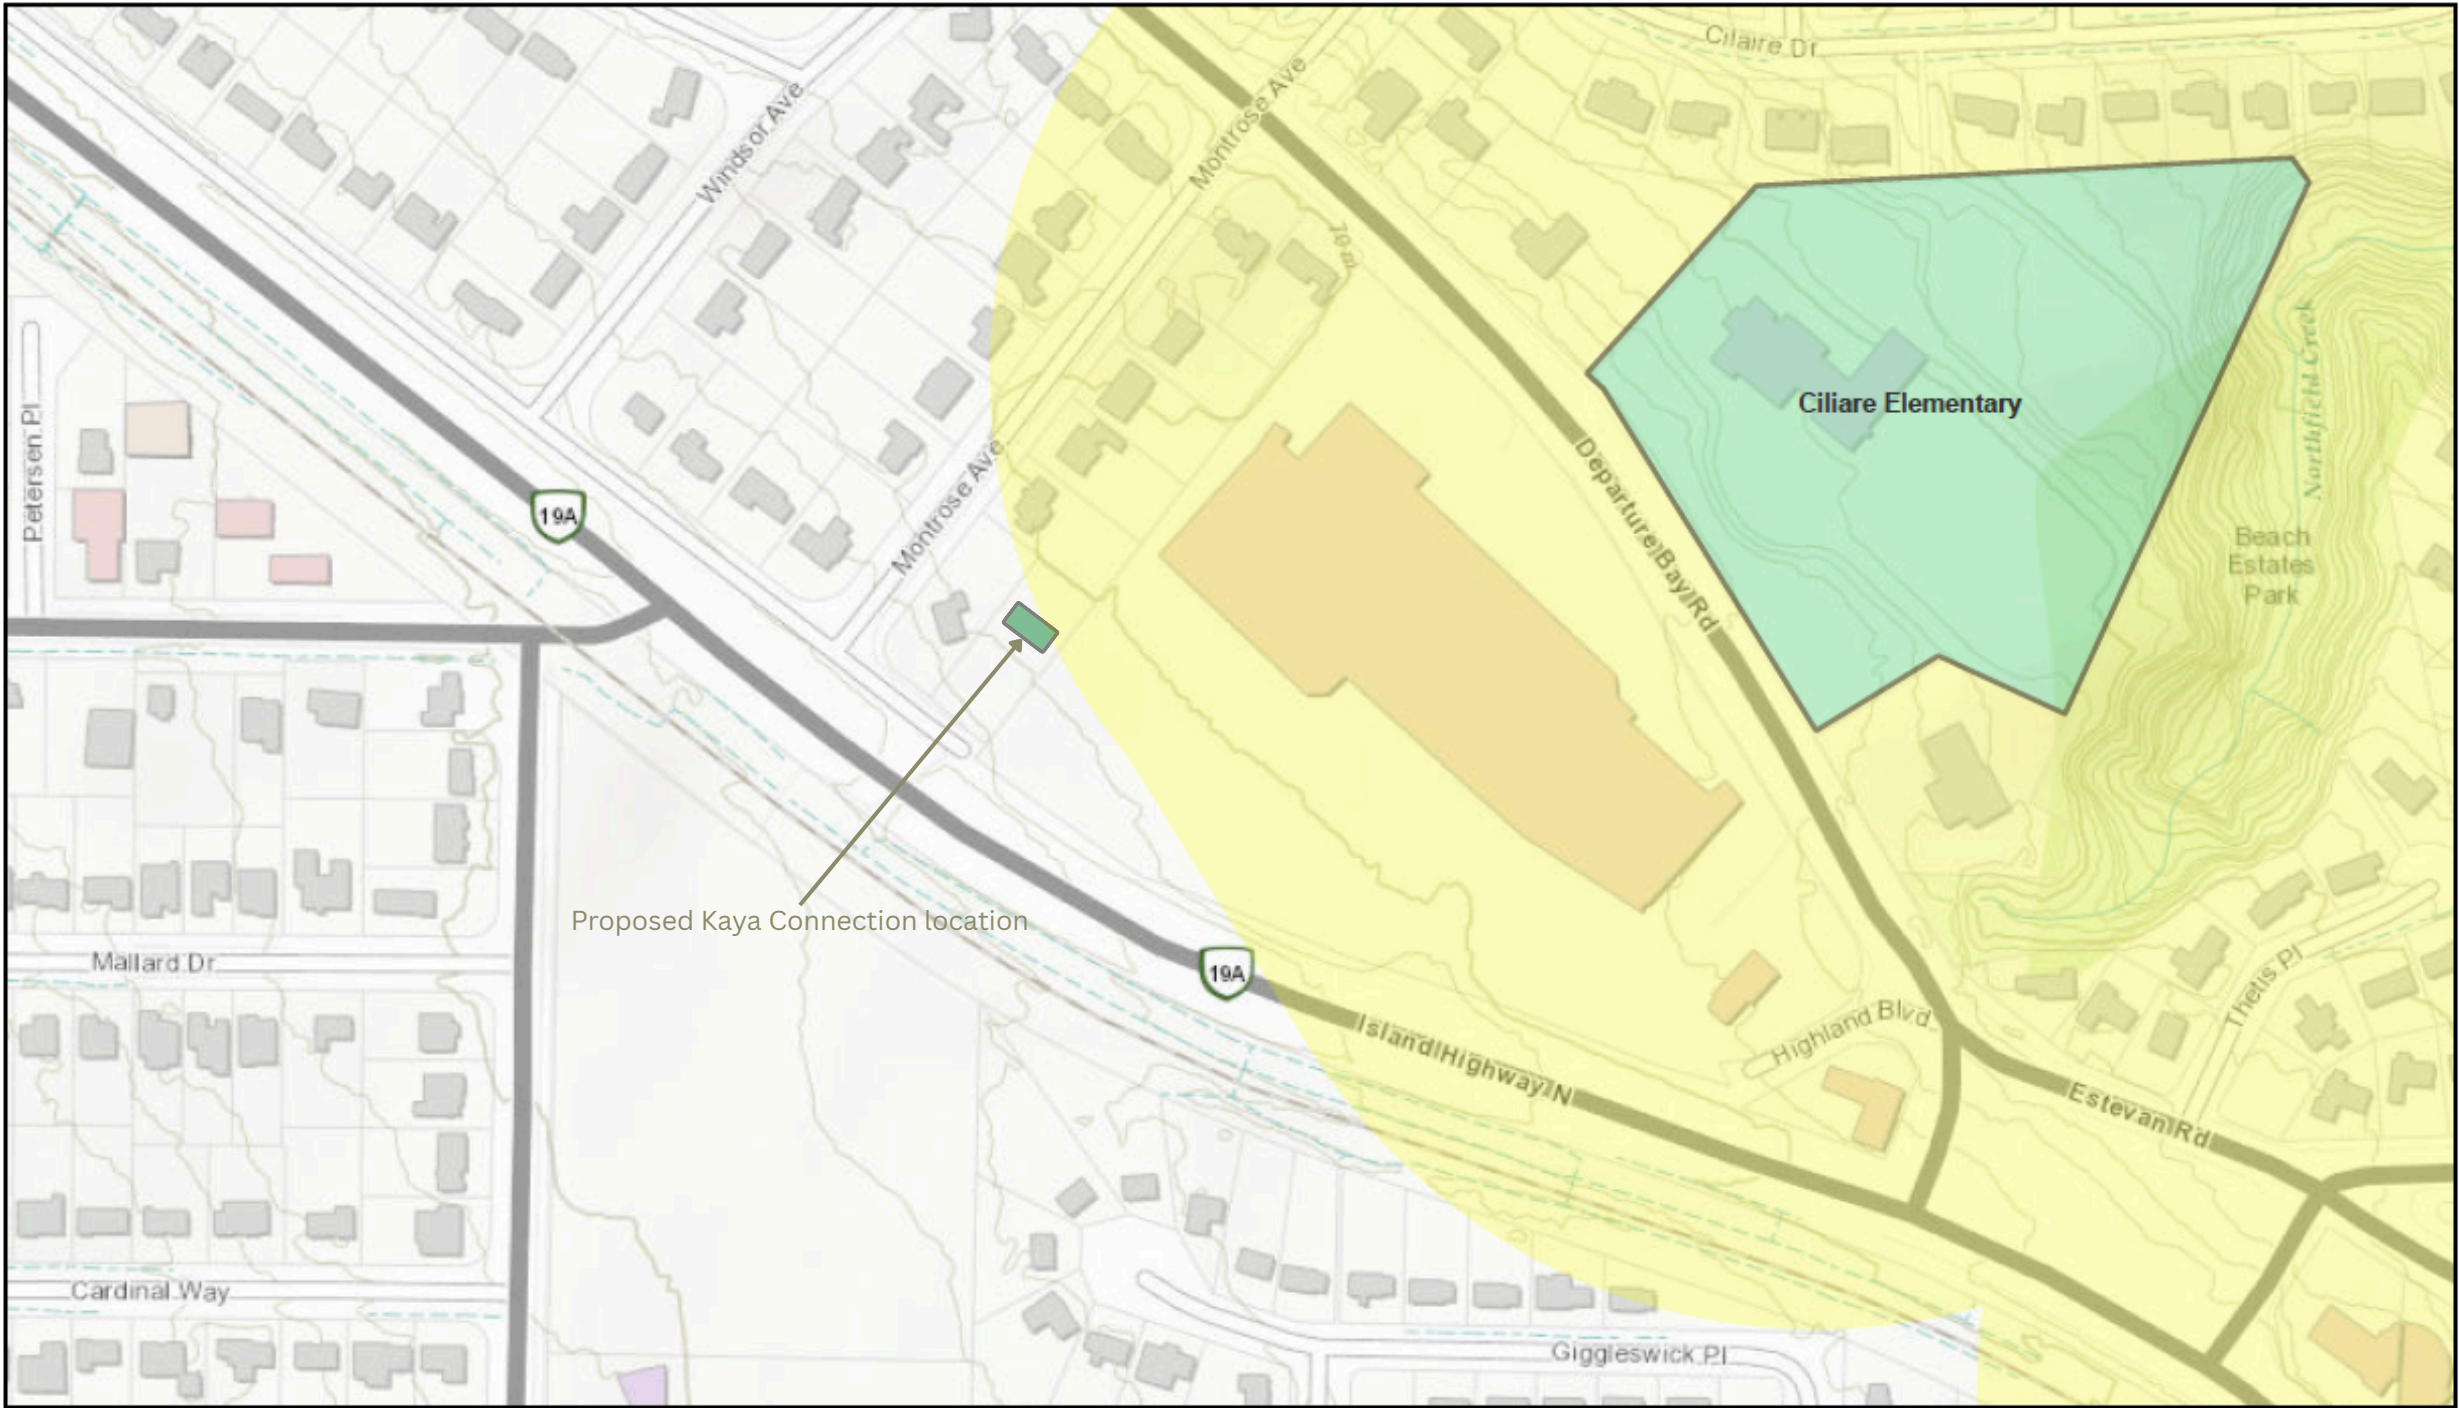

School Location and Buffer

June 27, 2025

-  School Location
-  School Buffer

RECEIVED
RA536
2025-NOV-24
Current Planning

Daycare Locations and Buffer

June 27, 2025

-  Daycare Location
-  Daycare Buffer

1:4,514
0 0.03 0.05 0.1 mi
0 0.04 0.08 0.16 km
City of Nanaimo, Regional District of Nanaimo, Bureau of Land Management,
Province of British Columbia, Esri Canada, Esri, HERE, Garmin, USGS, EPA,
USDA, AAFC, NRCAN