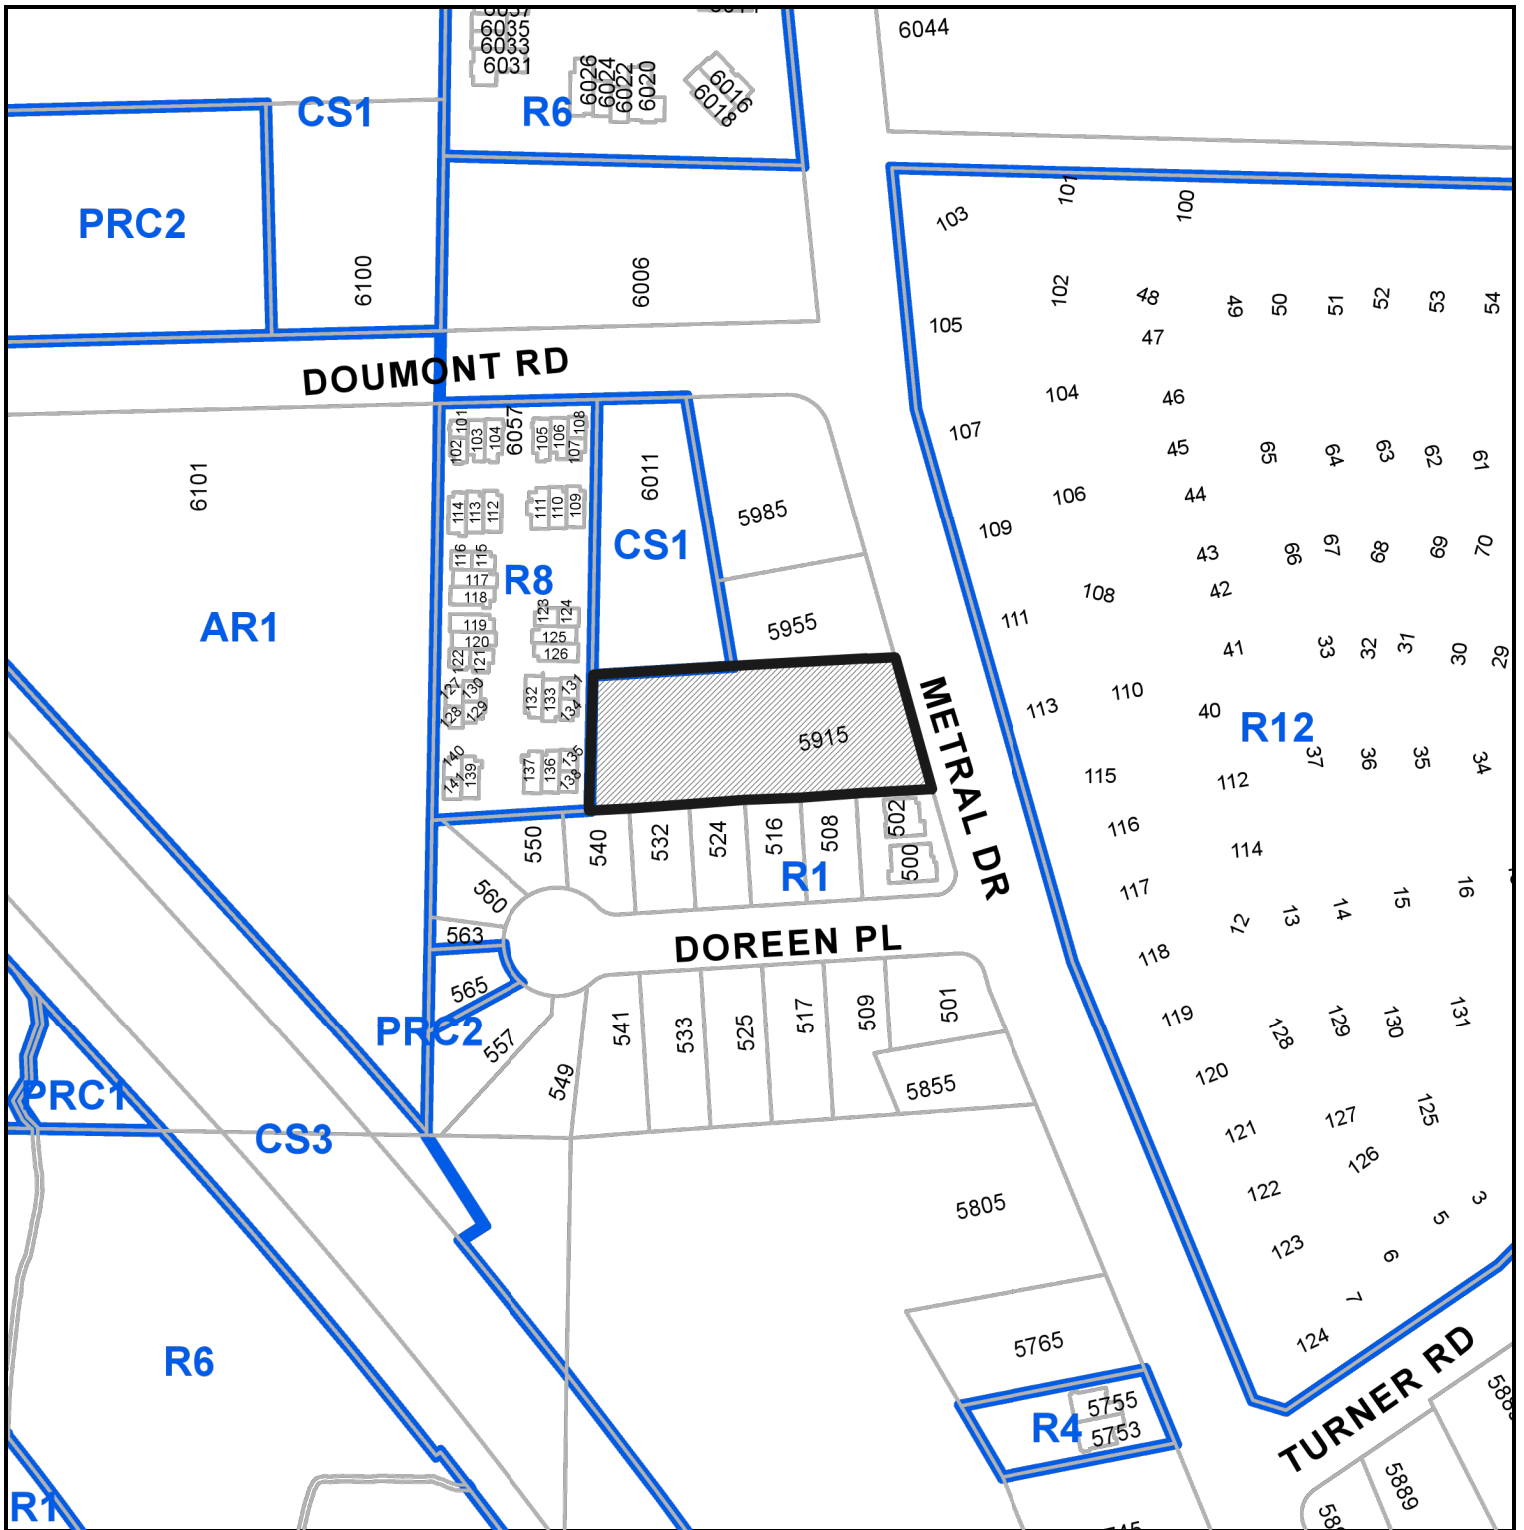

LOCATION PLAN

REZONING APPLICATION NO. RA000456

CIVIC: 5915 METRAL DRIVE

LEGAL: LOT 2, DISTRICT LOT 23G, WELLINGTON DISTRICT, PLAN 19319

Subject Property