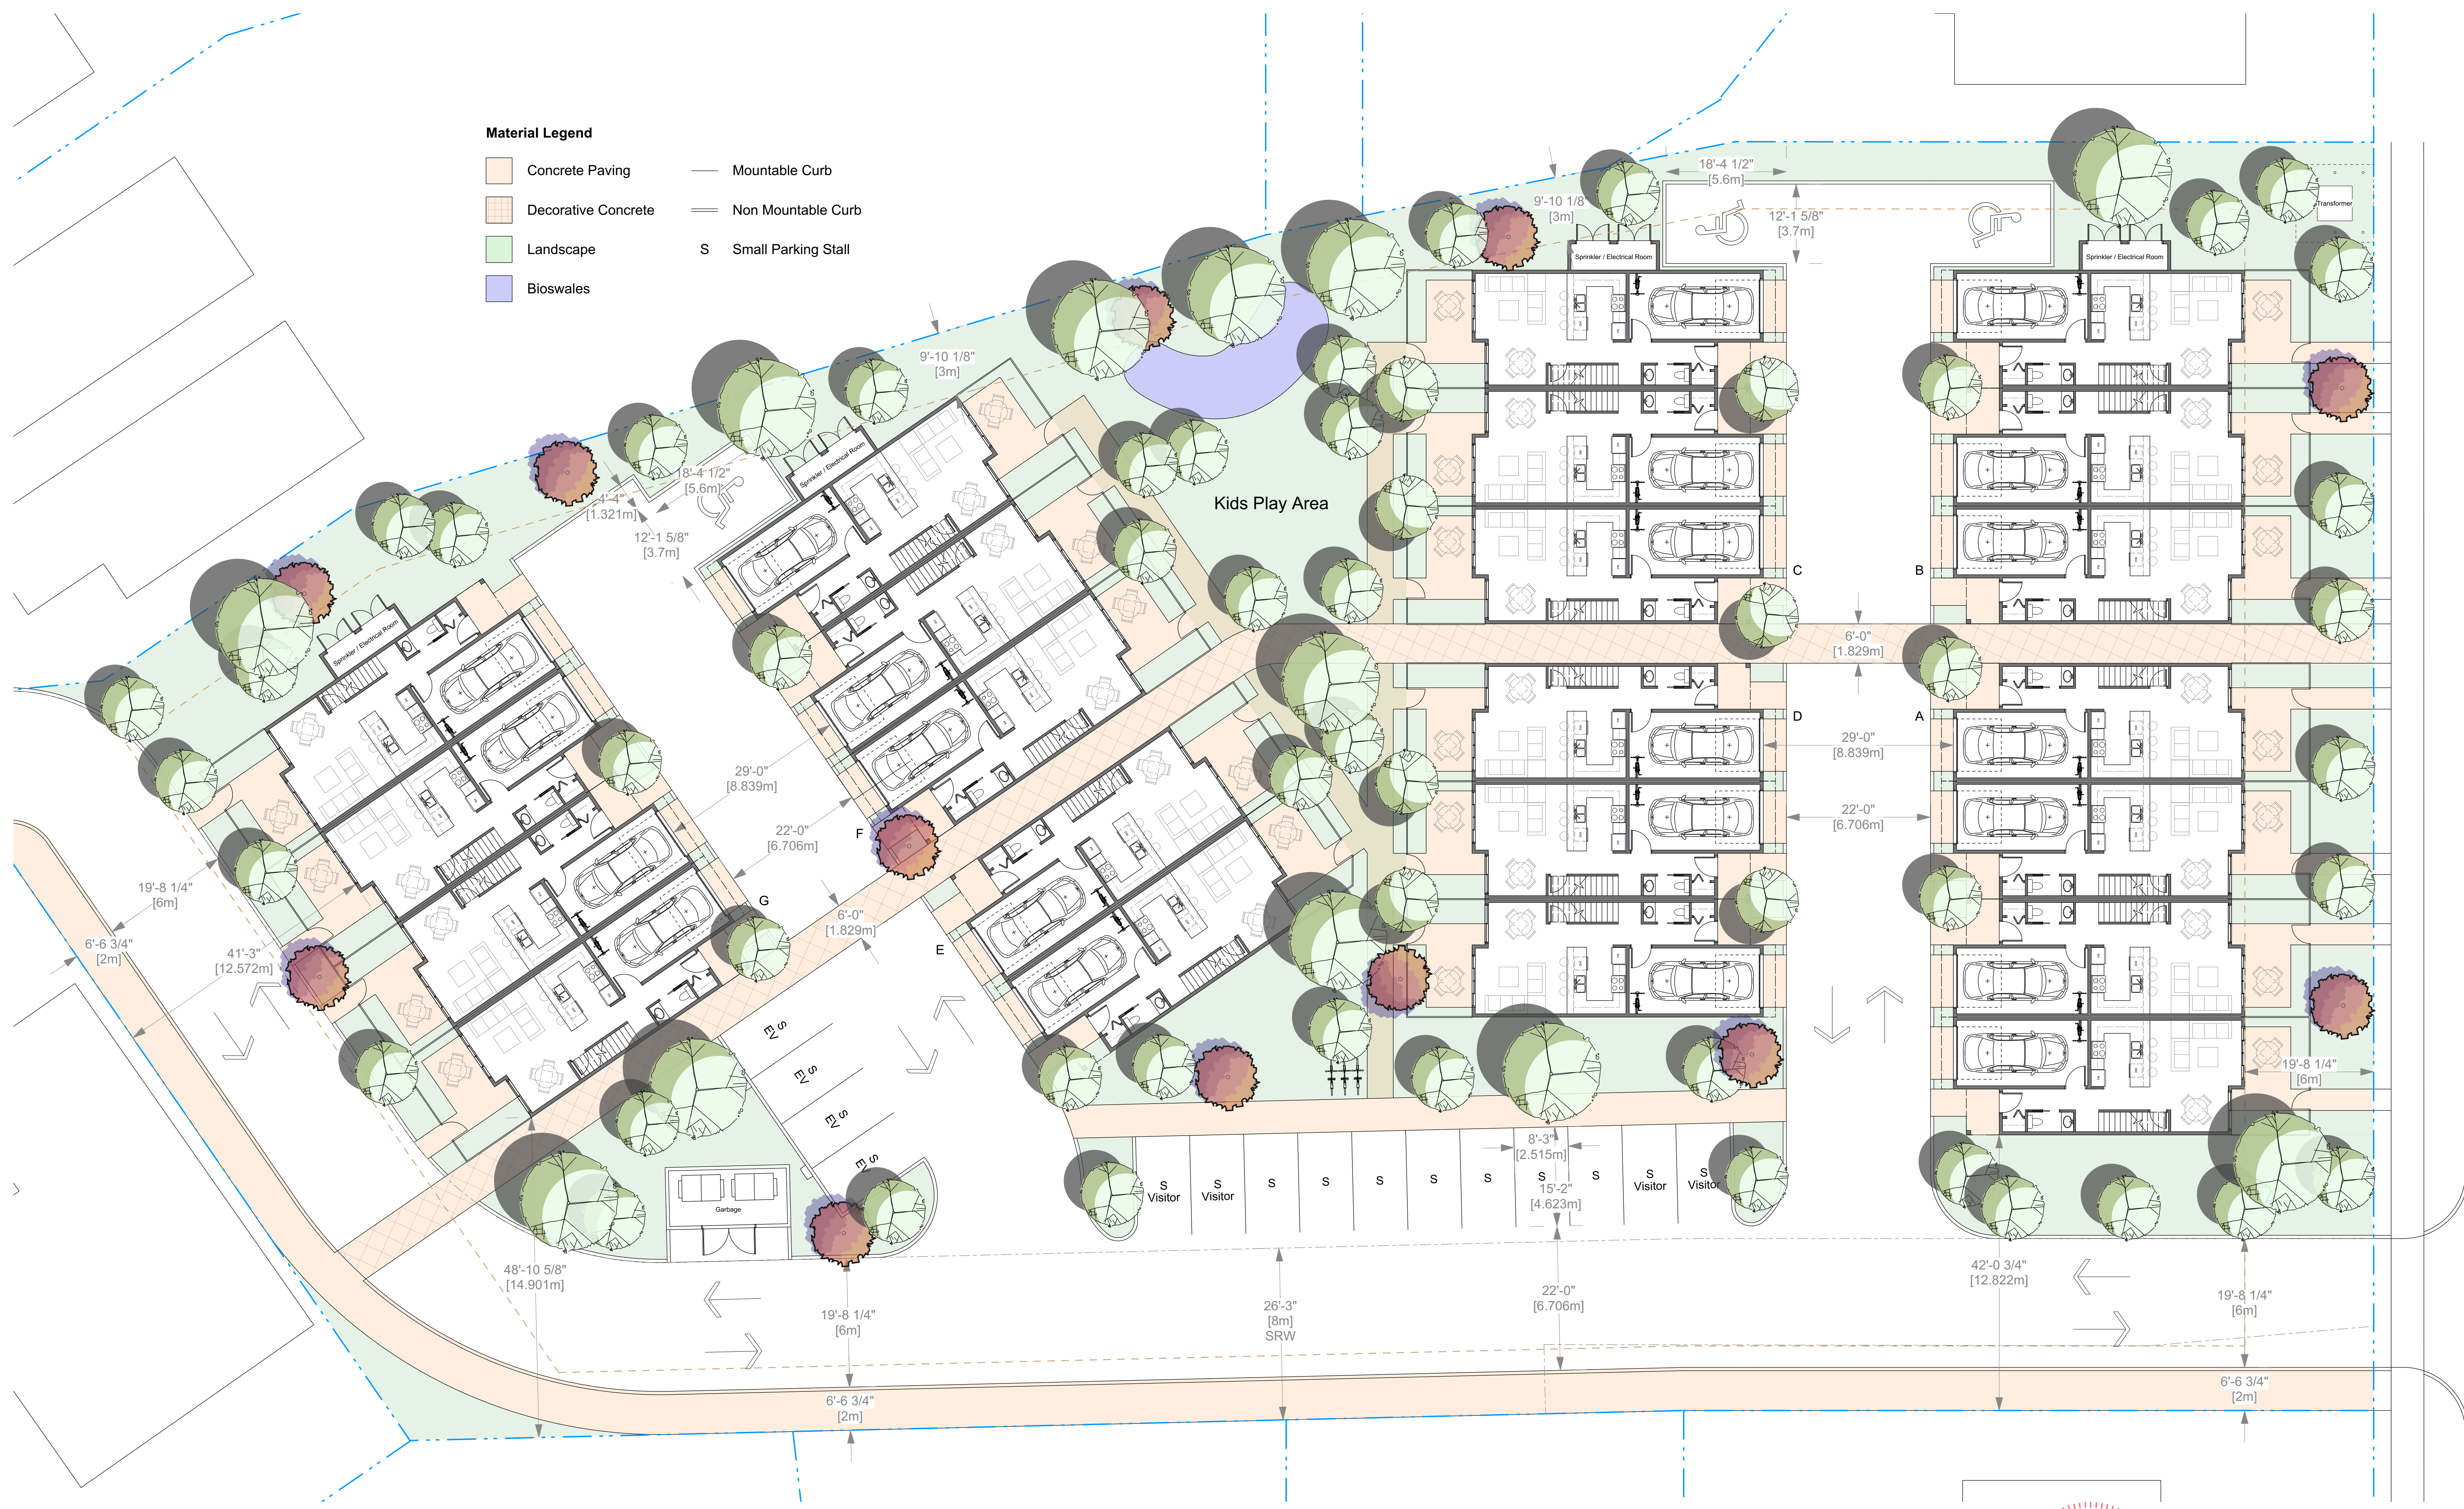

Material Legend

- Concrete Paving
- Decorative Concrete
- Landscape
- Bioswales
- Mountable Curb
- Non Mountable Curb
- S Small Parking Stall

1 Site Plan
Scale: 3/32" = 1'-0"