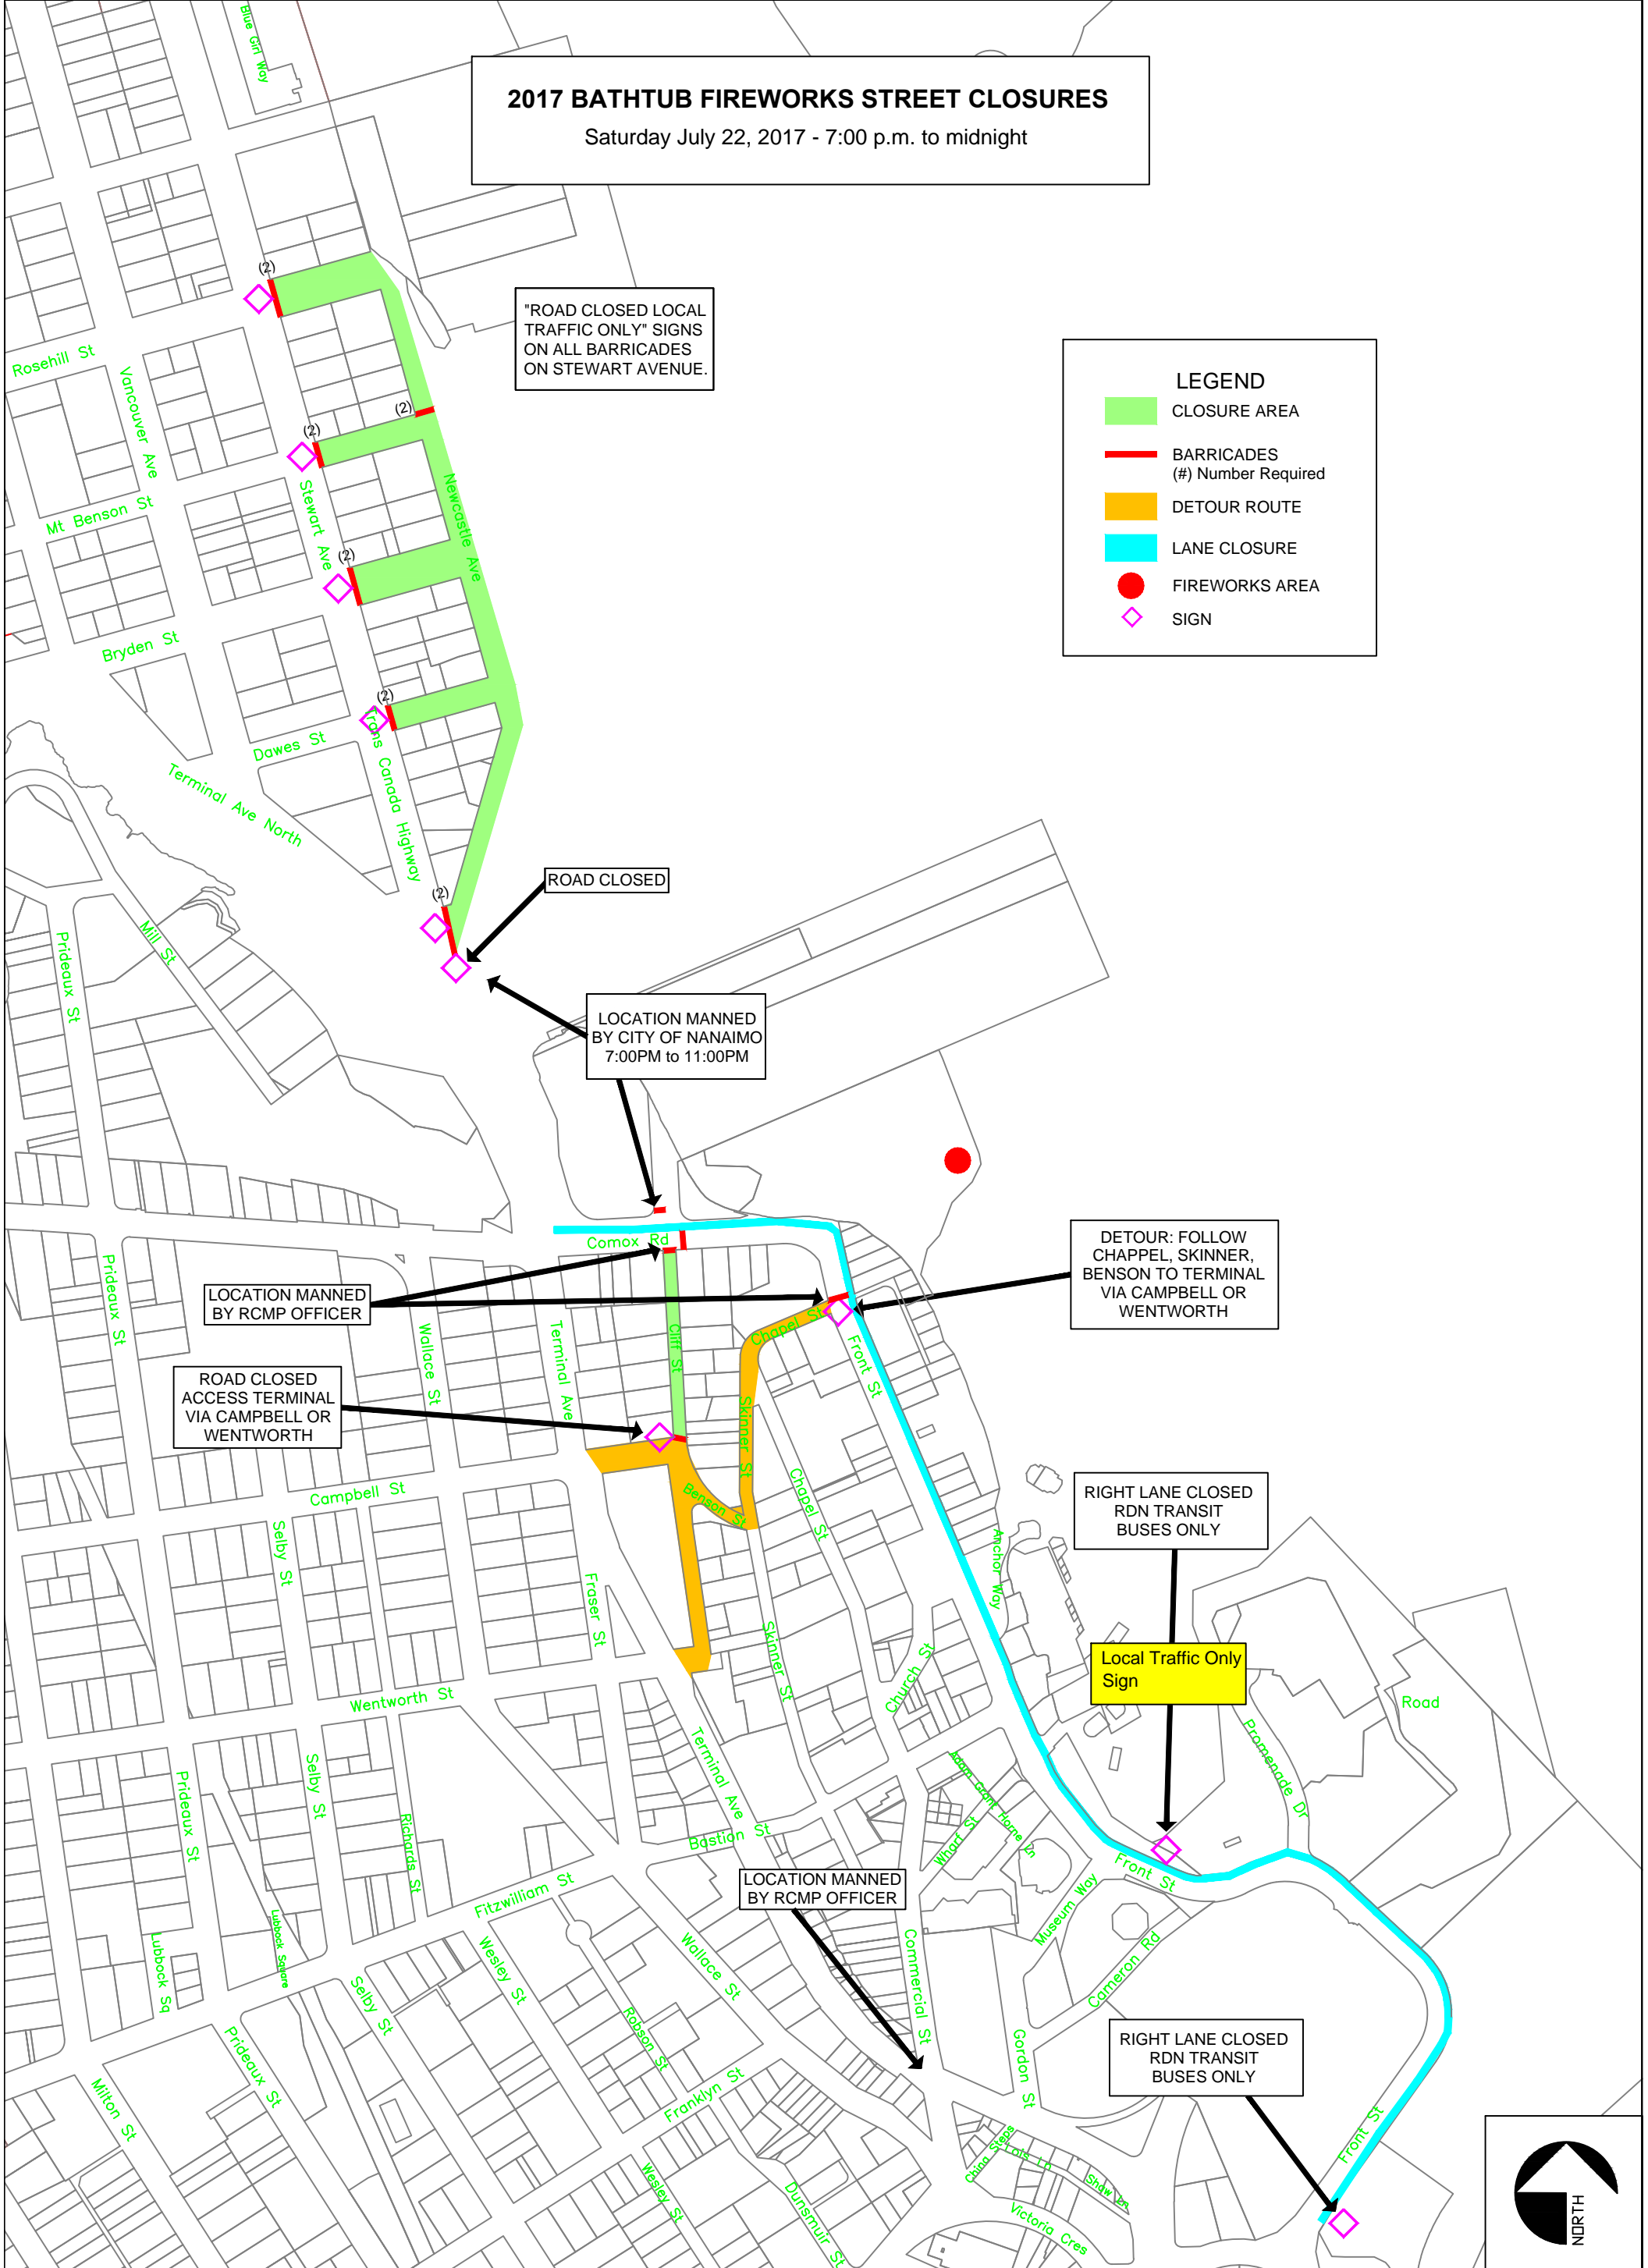

2017 BATHTUB FIREWORKS STREET CLOSURES

Saturday July 22, 2017 - 7:00 p.m. to midnight

"ROAD CLOSED LOCAL TRAFFIC ONLY" SIGNS ON ALL BARRICADES ON STEWART AVENUE.

LEGEND

- CLOSURE AREA
- BARRICADES (#) Number Required
- DETOUR ROUTE
- LANE CLOSURE
- FIREWORKS AREA
- SIGN

ROAD CLOSED

LOCATION MANNED BY CITY OF NANAIMO
7:00PM to 11:00PM

LOCATION MANNED BY RCMP OFFICER

ROAD CLOSED ACCESS TERMINAL VIA CAMPBELL OR WENTWORTH

DETOUR: FOLLOW CHAPPEL, SKINNER, BENSON TO TERMINAL VIA CAMPBELL OR WENTWORTH

RIGHT LANE CLOSED RDN TRANSIT BUSES ONLY

Local Traffic Only Sign

LOCATION MANNED BY RCMP OFFICER

RIGHT LANE CLOSED RDN TRANSIT BUSES ONLY