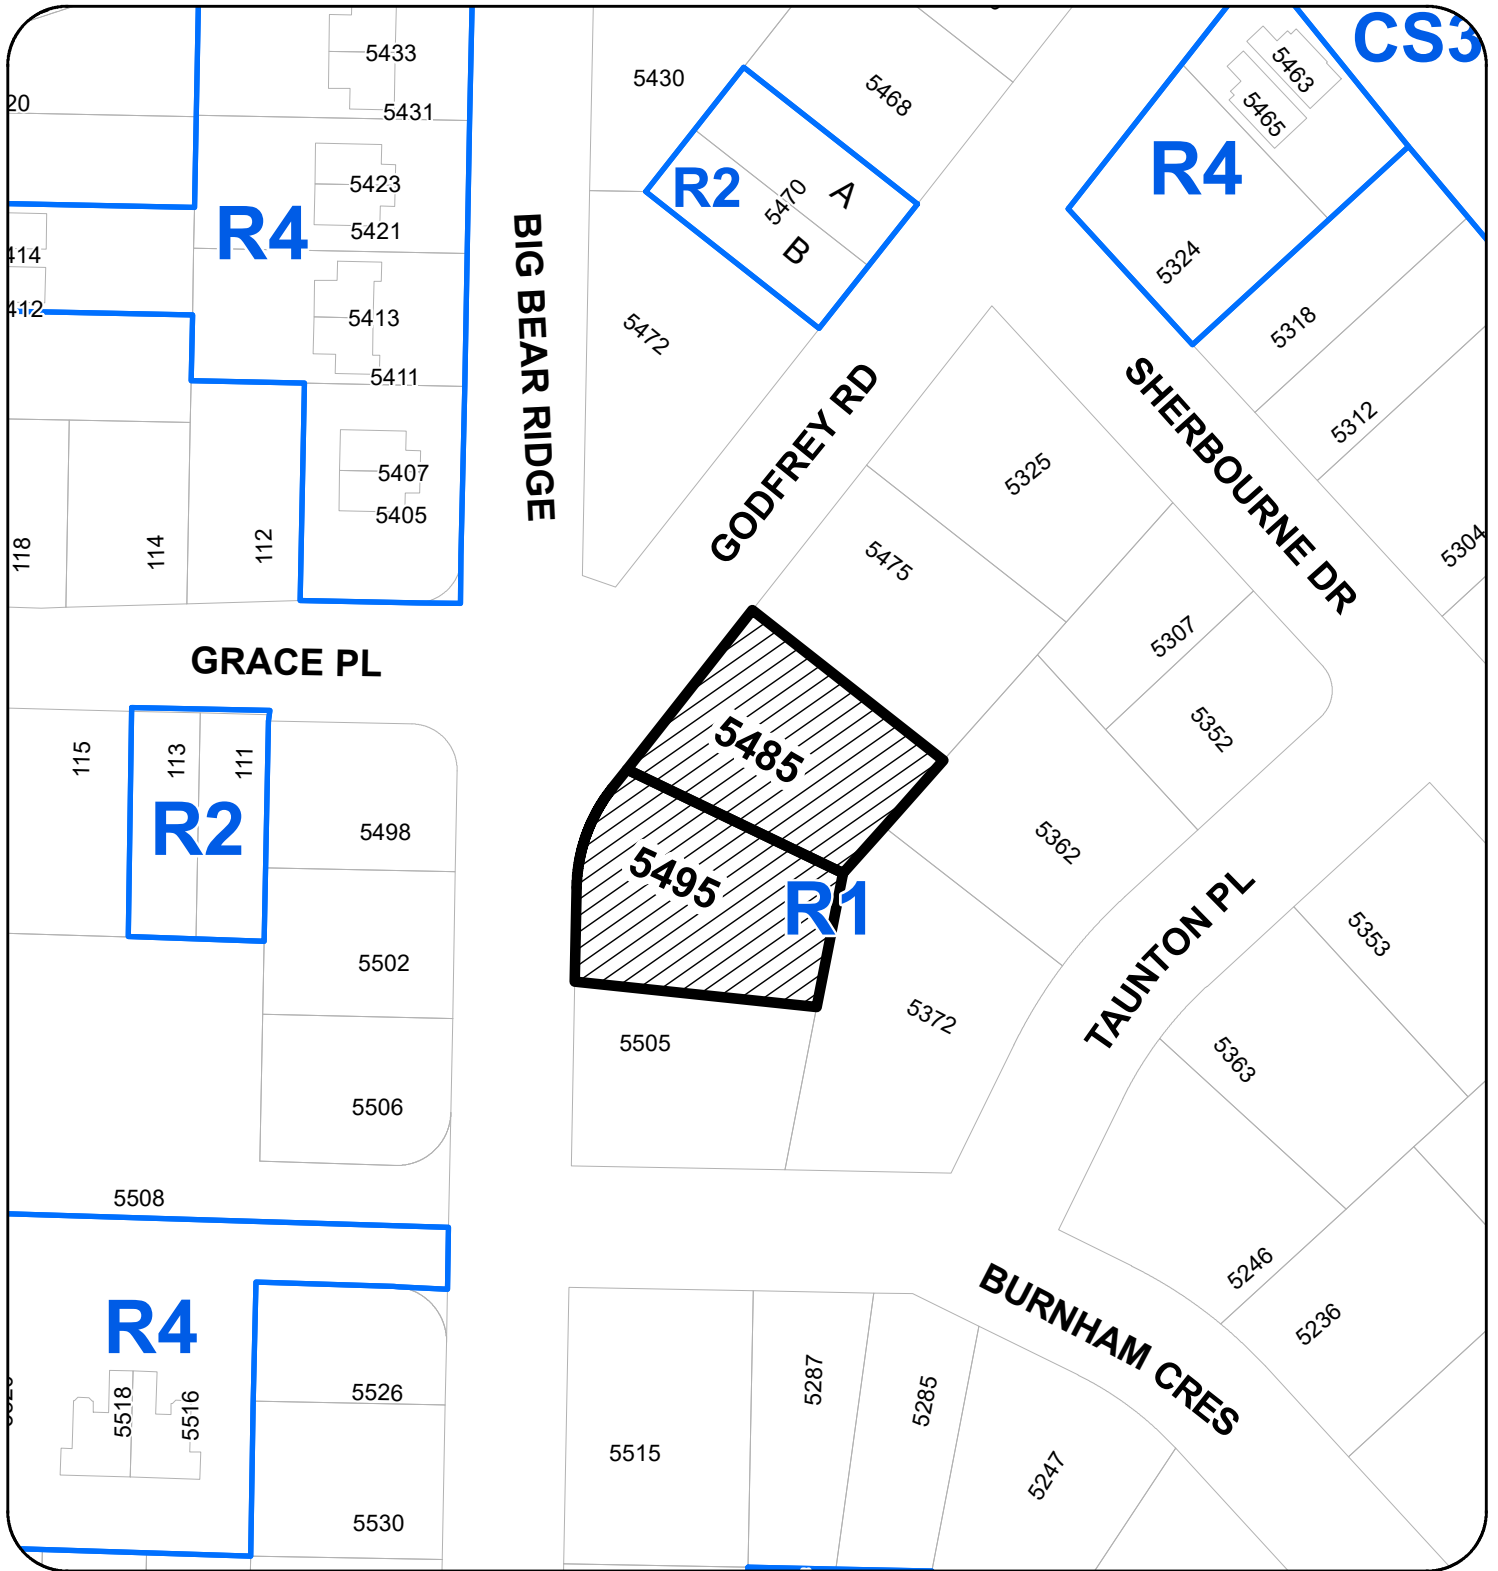

LOCATION PLAN

REZONING APPLICATION NO. RA000454

LOCATION PLAN

CIVIC: 5485 & 5495 GODFREY ROAD
 LEGAL: LOT 41 & 42, SECTION 4, RANGE 4
 WELLINGTON DISTRICT, PLAN 21691