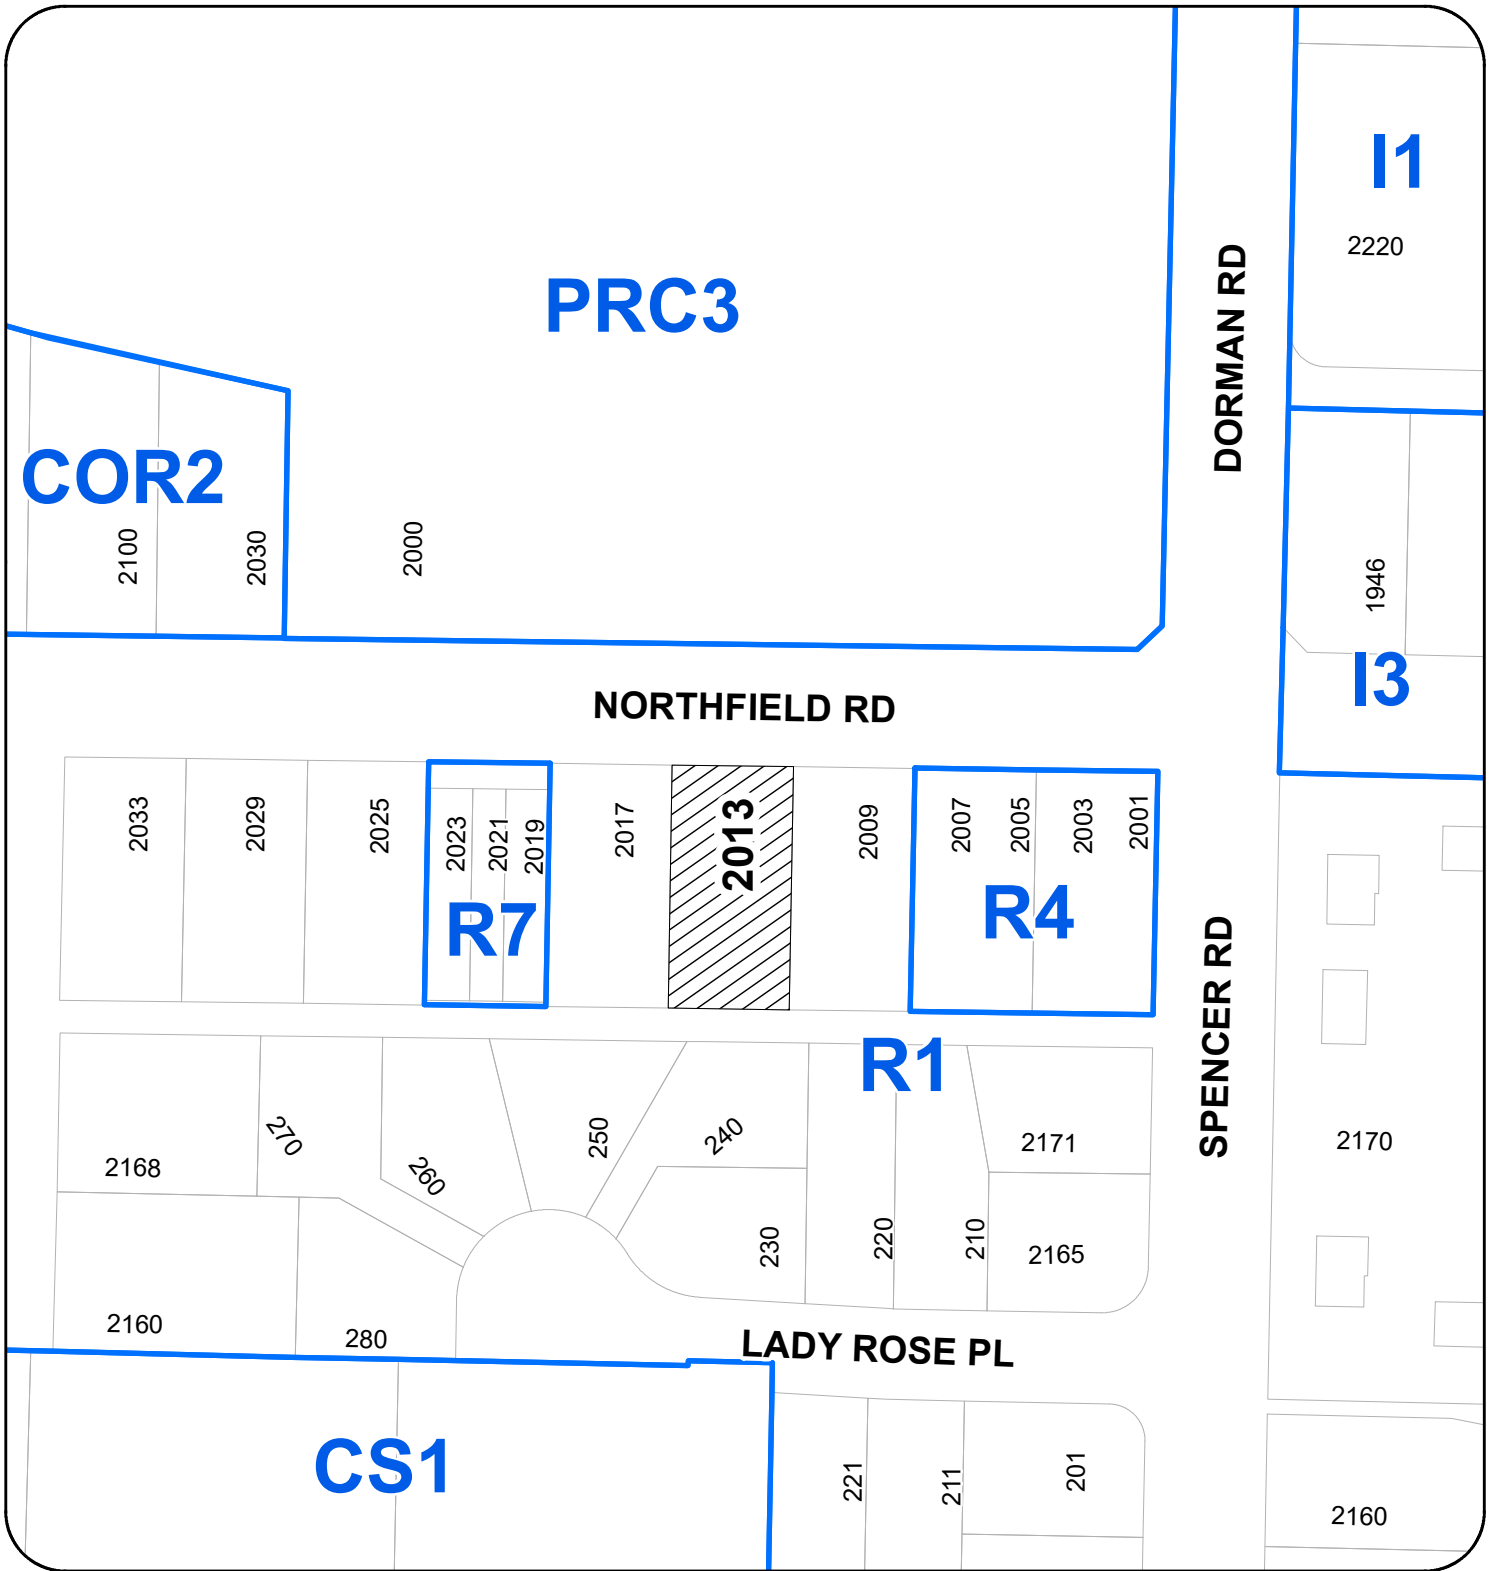

LOCATION PLAN

REZONING APPLICATION NO. RA000448

LOCATION PLAN

CIVIC: 2013 NORTHFIELD ROAD
LEGAL: LOT 14, BLOCK 3, SECTION 17, RANGE 7
MOUNTAIN DISTRICT, PLAN 526