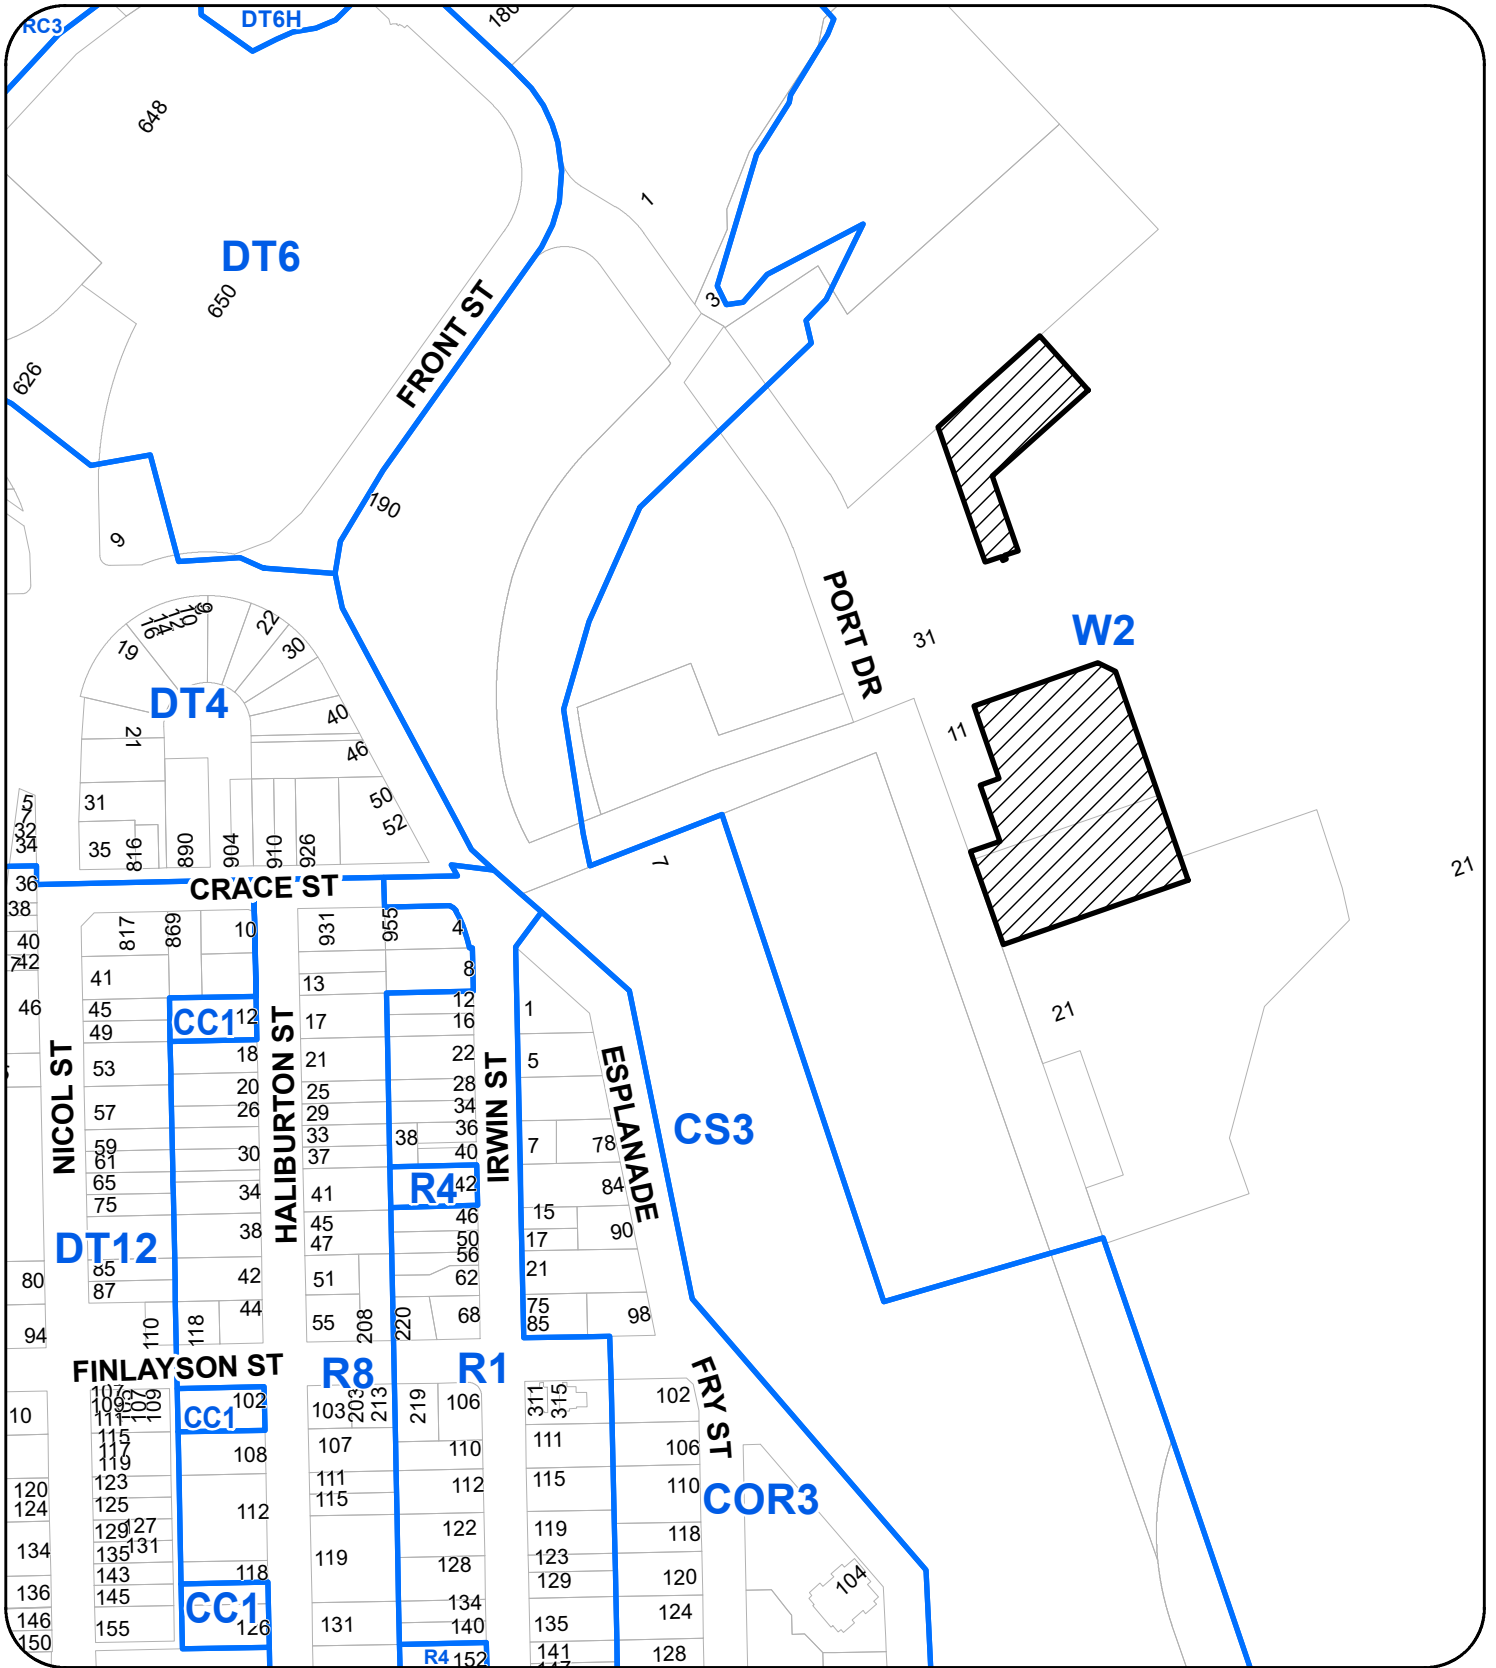

LOCATION PLAN

N

SUBJECT
PROPERTY

**WESTERN CANADA
MARINE RESPONSE CORPORATION
LEASE AREA**