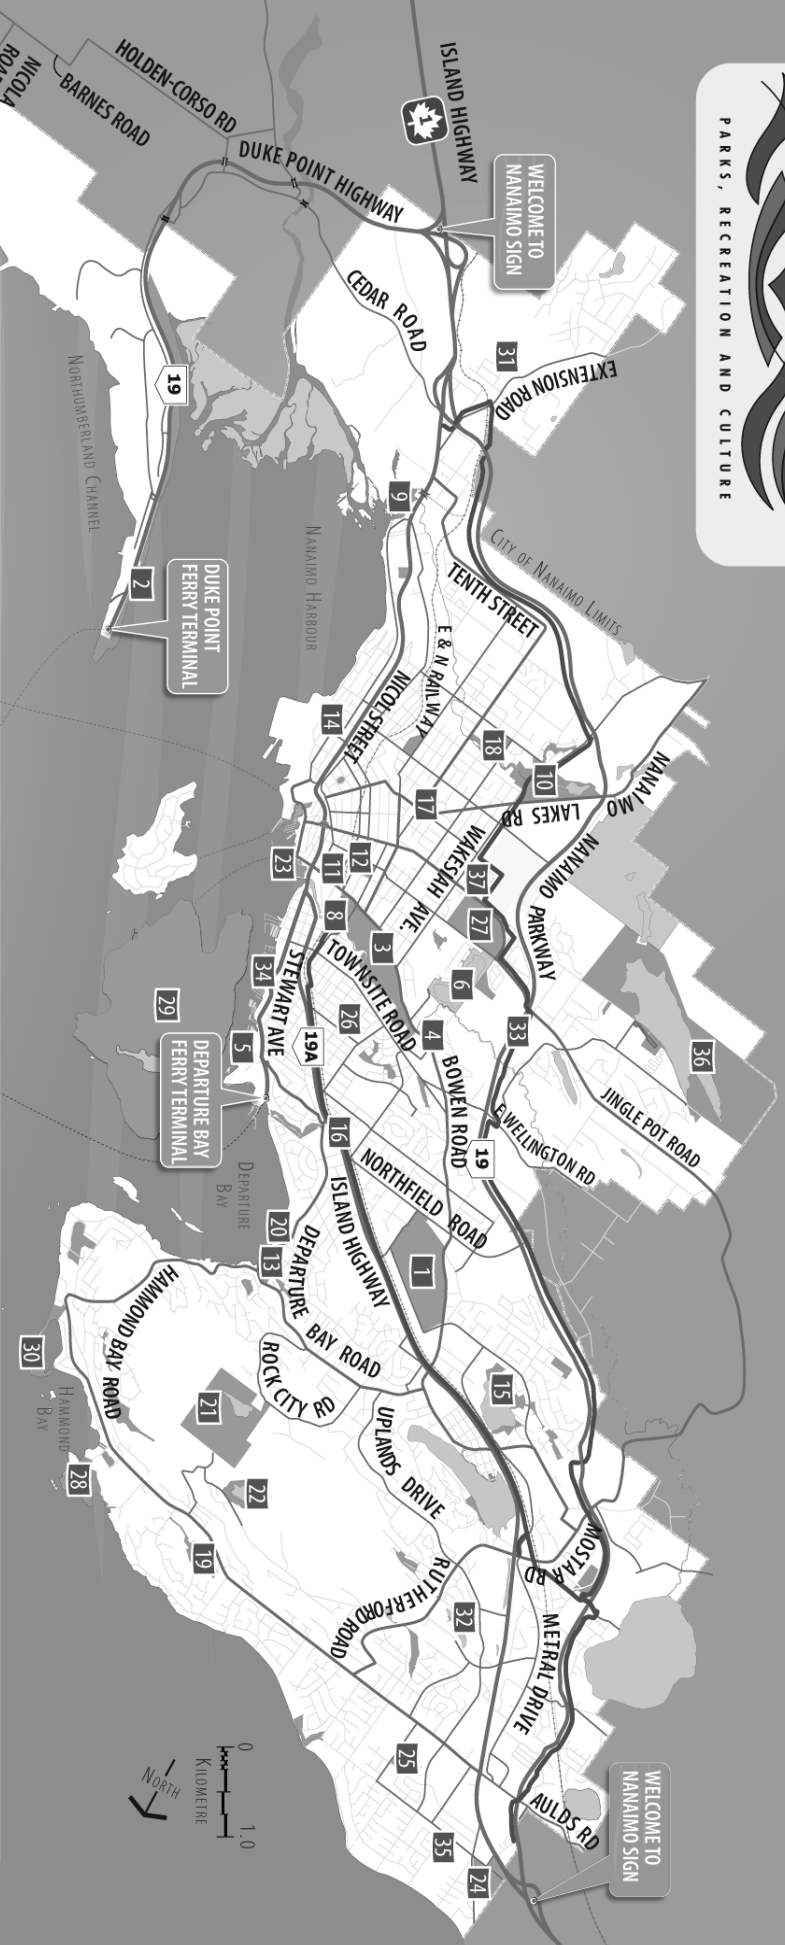

*Nanaimo's Parks and Facilities Map*

- 1 Beban Park 2300 Bowen Rd
- 1 Beban Park Pool 2300 Bowen Rd
- 1 Beban Fitness Gym 2300 Bowen Rd
- 1 Beban Gyro Fields 2300 Bowen Rd
- 2 Biggs Park 507 Duke Point Hwy
- 3 Bowen Park 500 Bowen Rd
- 4 Bowen West Park 400 McKay Ave
- 5 Brechin Boat Ramp 1890 Otter Way
- 6 Buttertubs Marsh 1780 Jingle Pot Rd
- 7 Cable Bay Trail Nicola Rd
- 8 Caledonia Park 110 Wall St
- 9 Chase River Estuary Park Island Hwy S
- 1 Cliff McNabb Arena 2300 Bowen Rd
- 10 Colliery Dam Park 635 Wakesiah Ave
- 11 Comox Park Comox Rd
- 12 Community Services Awd. 285 Pridoux St
- 13 Departure Bay Act. Centre 1415 Wingrove St
- 13 Departure Bay Park Wingrove St
- 14 Deerhill Square Park 200 Irwin St
- 15 Diver Lake Park 2430 Black Frank Dr
- 16 E8N Trail Caledonia to Wellington Rts
- 1 Frank Crane Arena 2300 Bowen Rd
- 17 Harewood Act. Centre 195 Fourth St
- 18 Harewood Centennial Park 740 Howard Ave
- 19 Harry Whipper Park 5050 Hammond Bay Rd
- 2 Jack Point Park 507 Duke Point Hwy
- 20 Kin Hut Act. Centre 2730 Departure Bay Rd
- 21 Linley Valley (Cottle Lake) Park 3669 Rock City Rd
- 22 Lost Lake Park 4877 Lost Lake Rd
- 23 Maffeo Sutton Park / Swy-a-Lana Arena St
- 24 May Richards Bennett Pioneer Park 6700 Dover Rd
- 25 McGill Sports Field 6175 McGill Rd
- 26 Mansfield Park 800 St. Andrew's St
- 27 Nanaimo Ice Centre 750 Third St
- 37 Nanaimo Aquatic Centre 741 Third St
- 28 Neck Point Park 1055 Morningside Dr
- 29 Newcastle Island Park
- 30 Piper's Lagoon Park 3600 Place Rd
- 27 Third Street Park Jingle Pot & Third St
- 31 Elaine Hamilton Park 1631 Naylor Cr
- 32 Oliver Woods Community Centre 6000 Oliver Rd
- 33 Parkway Trail Along the Parkway Hwy
- 34 Queen Elizabeth Promenade Newcastle Ave
- 35 Saxer Park 6500 Dover Rd
- 36 Westwood Lake Park 381 Westwood Rd