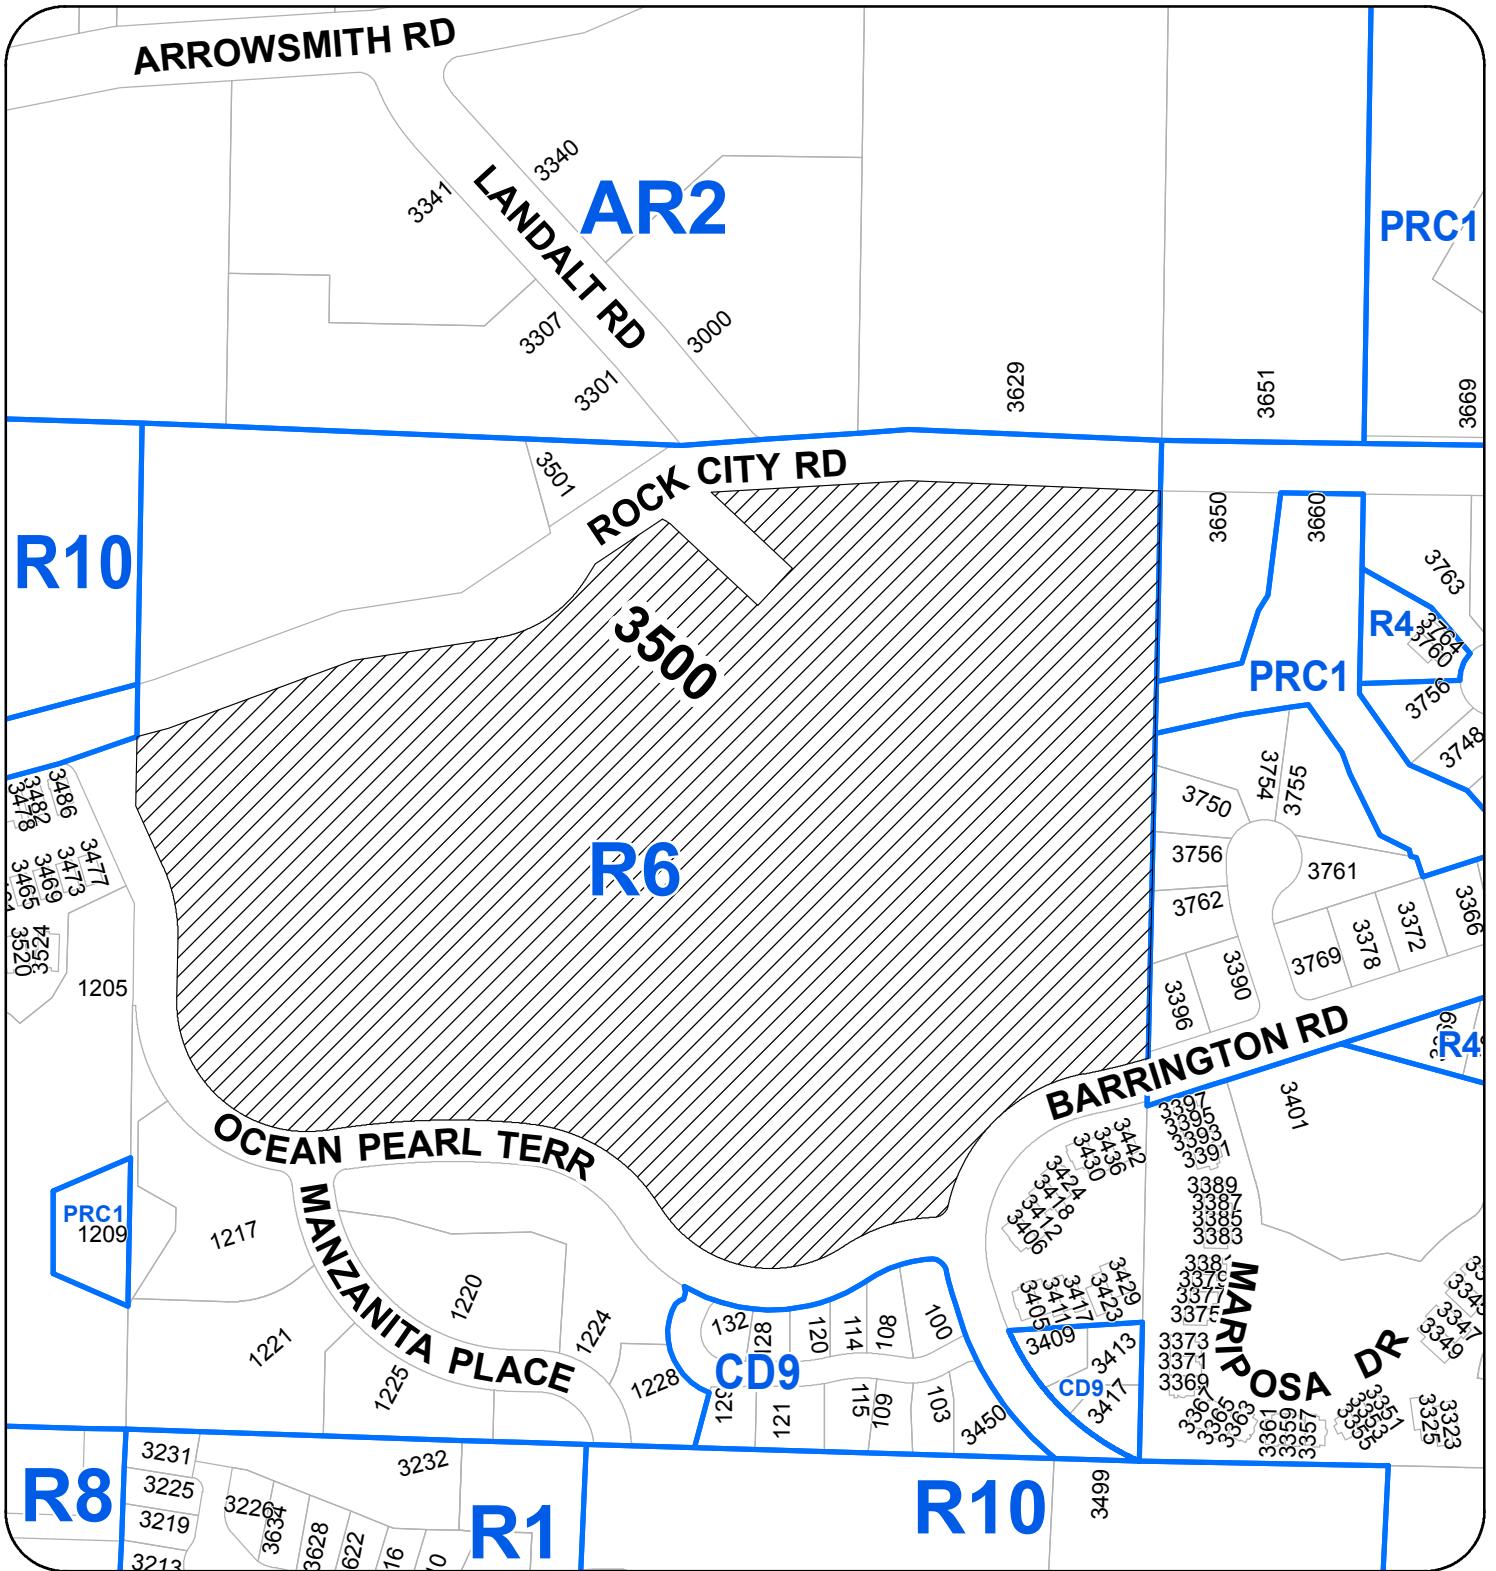

LOCATION PLAN

REZONING APPLICATION NO. RA000434

LOCATION PLAN

CIVIC: 3500 ROCK CITY ROAD

LEGAL: LOT 2, DISTRICT LOT 18, WELLINGTON DISTRICT

PLAN VIP86869 EXCEPT PART IN PLANS VIP86995, EPP33878

EPP36299 AND EPP67988

SUBJECT PROPERTY