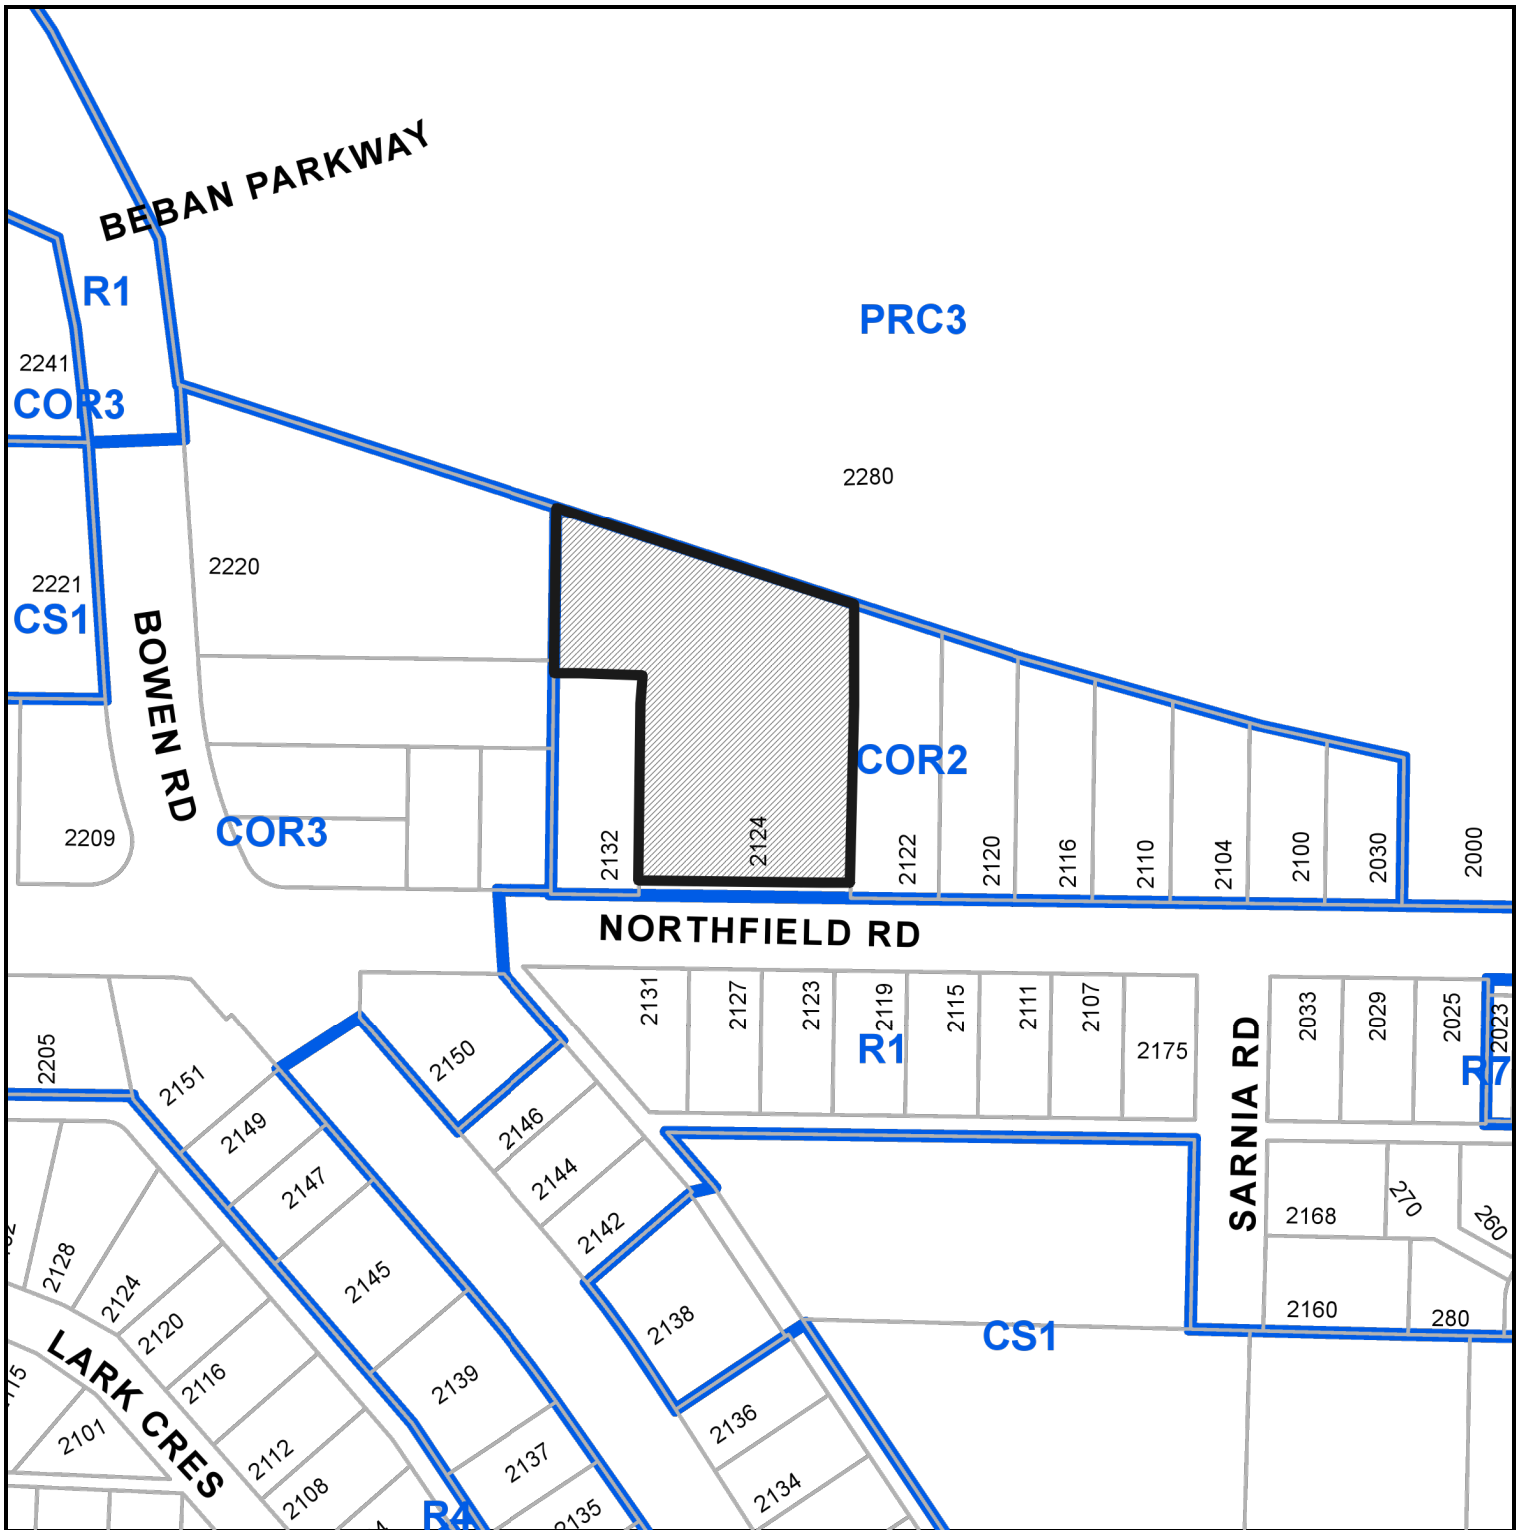

# LOCATION PLAN

## DEVELOPMENT PERMIT NO. DP001183

**Subject Property**

CIVIC: 2124 NORTHFIELD ROAD

LEGAL: LOT 1, SECTION 18, RANGE 7, MOUNTAIN DISTRICT, PLAN EPP5401